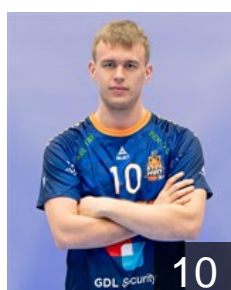

 LUX

Schlessler Jean

Position: Right Wing
Place of birth: Liège
Date of birth: 21.05.2004
Height: 175 cm
Weight: 66 kg

 LUX

Steffen Luka

Position: Line Player
Place of birth: Esch-sur-Alzette
Date of birth: 08.03.2002
Height: 186 cm
Weight: 114 kg

 LUX

Steichen Maximilien

Position: Right Back
Place of birth: Luxembourg
Date of birth: 25.04.2005
Height: 198 cm
Weight: 107 kg

 LUX

Zekan Aldin

Position: Left Wing
Place of birth: Mrkonjic
Date of birth: 06.01.1992
Height: 180 cm
Weight: 76 kg