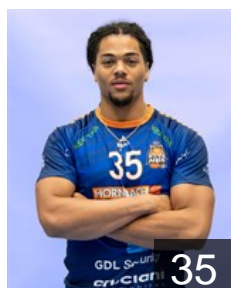

EHF Club Competition – Delegation list

EHF European Cup Men 2025/26

 LUX HB Dudelange - Players

 LUX

Etute David Ojié

Position: Left Back
Place of birth: Luxembourg
Date of birth: 12.08.2001
Height: 189 cm
Weight: 107 kg

 LUX

Etute Samuel Itua

Position: Back
Place of birth: Esch-sur-Alzette
Date of birth: 02.08.2004
Height: 186 cm
Weight: 92 kg

 LUX

Goergen Olivier

Position: Centre Back
Place of birth: Luxembourg
Date of birth: 19.02.2004
Height: 181 cm
Weight: 78 kg

 LUX

Hippert Frank

Position: Centre Back
Place of birth: Dudelange
Date of birth: 29.06.1995
Height: 181 cm
Weight: 91 kg

 LUX

Hippert Yann

Position: Centre Back
Place of birth: Dudelange
Date of birth: 22.04.1999
Height: 175 cm
Weight: 83 kg