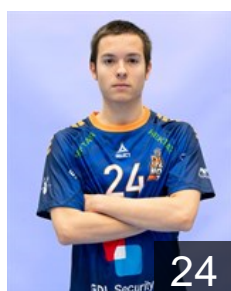

 LUX

Lallemand Yakub

Position: Left Back
Place of birth: Niederkorn
Date of birth: 27.08.2000
Height: 198 cm
Weight: 97 kg

EHF Club Competition – Delegation list

EHF European Cup Men 2025/26

 LUX HB Dudelange - Players

 LUX

Neuberg H.

Position: Centre Back
Place of birth: Luxembourg
Date of birth: 19.07.2005
Height: 174 cm
Weight: 82 kg

 POR

Rebimbas Mendonca Diogo

Position: Line Player
Place of birth: Santa Maria Da
Date of birth: 16.10.2005
Height: 186 cm
Weight: 88 kg

 LUX

Schlessler Jean

Position: Right Wing
Place of birth: Liège
Date of birth: 21.05.2004
Height: 175 cm
Weight: 66 kg

 LUX

Steffen Luka

Position: Line Player
Place of birth: Esch-sur-Alzette
Date of birth: 08.03.2002
Height: 186 cm
Weight: 114 kg