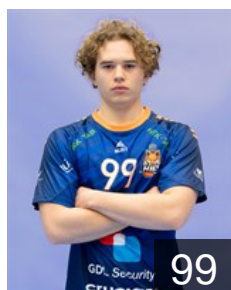

 LUX

Lallemand Yakub

Position: Left Back
Place of birth: Niederkorn
Date of birth: 27.08.2000
Height: 198 cm
Weight: 97 kg

EHF Club Competition – Delegation list

EHF European Cup Men 2025/26

 LUX HB Dudelange - Players

 LUX

Neuberg H.

Position: Centre Back
Place of birth: Luxembourg
Date of birth: 19.07.2005
Height: 174 cm
Weight: 82 kg

 POR

Rebimbas Mendonca Diogo

Position: Line Player
Place of birth: Santa Maria Da
Date of birth: 16.10.2005
Height: 186 cm
Weight: 88 kg