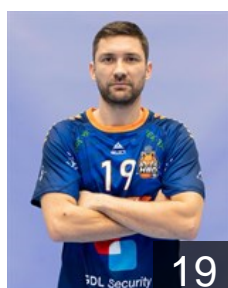

 LUX

Hensen Thierry

Position: Goalkeeper
Place of birth: Esch-sur-Azette
Date of birth: 29.06.1989
Height: 182 cm
Weight: 91 kg

 LUX

Herrmann Mika

Position: Goalkeeper
Place of birth: Dudelange
Date of birth: 14.10.1996
Height: 183 cm
Weight: 129 kg

 LUX

Hippert Frank

Position: Centre Back
Place of birth: Dudelange
Date of birth: 29.06.1995
Height: 181 cm
Weight: 91 kg

 LUX

Hippert Yann

Position: Centre Back
Place of birth: Dudelange
Date of birth: 22.04.1999
Height: 175 cm
Weight: 83 kg

 LUX

Ilic Josip

Position: Right Back
Place of birth: Metkovic
Date of birth: 27.01.1989
Height: 192 cm
Weight: 93 kg

 LUX

Köller Fynn

Position: Right Wing
Place of birth: Esch/Alzette
Date of birth: 12.12.2003
Height: 186 cm
Weight: 86 kg