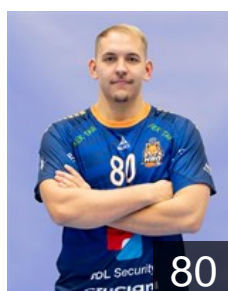

 LUX

Neuberg H.

Position: Centre Back
Place of birth: Luxembourg
Date of birth: 19.07.2005
Height: 174 cm
Weight: 82 kg

 POR

Rebimbas Mendonca Diogo

Position: Line Player
Place of birth: Santa Maria Da
Date of birth: 16.10.2005
Height: 186 cm
Weight: 88 kg

 LUX

Schlessler Jean

Position: Right Wing
Place of birth: Liège
Date of birth: 21.05.2004
Height: 175 cm
Weight: 66 kg

 LUX

Steffen Luka

Position: Line Player
Place of birth: Esch-sur-Alzette
Date of birth: 08.03.2002
Height: 186 cm
Weight: 114 kg