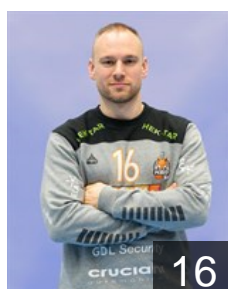

 LUX

Etute Samuel Itua

Position: Back
Place of birth: Esch-sur-Alzette
Date of birth: 02.08.2004
Height: 186 cm
Weight: 92 kg

 LUX

Goergen Olivier

Position: Centre Back
Place of birth: Luxembourg
Date of birth: 19.02.2004
Height: 181 cm
Weight: 78 kg

 LUX

Hippert Frank

Position: Centre Back
Place of birth: Dudelange
Date of birth: 29.06.1995
Height: 181 cm
Weight: 91 kg

 LUX

Hippert Yann

Position: Centre Back
Place of birth: Dudelange
Date of birth: 22.04.1999
Height: 175 cm
Weight: 83 kg