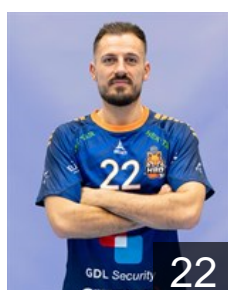

 LUX

Neuberg H.

Position: Centre Back
Place of birth: Luxembourg
Date of birth: 19.07.2005
Height: 174 cm
Weight: 82 kg

 POR

Rebimbas Mendonca Diogo

Position: Line Player
Place of birth: Santa Maria Da
Date of birth: 16.10.2005
Height: 186 cm
Weight: 88 kg

 LUX

Schlessler Jean

Position: Right Wing
Place of birth: Liège
Date of birth: 21.05.2004
Height: 175 cm
Weight: 66 kg

 LUX

Steffen Luka

Position: Line Player
Place of birth: Esch-sur-Alzette
Date of birth: 08.03.2002
Height: 186 cm
Weight: 114 kg

 LUX

Steichen Maximilien

Position: Right Back
Place of birth: Luxembourg
Date of birth: 25.04.2005
Height: 198 cm
Weight: 107 kg

 LUX

Zekan Aldin

Position: Left Wing
Place of birth: Mrkonjic
Date of birth: 06.01.1992
Height: 180 cm
Weight: 76 kg