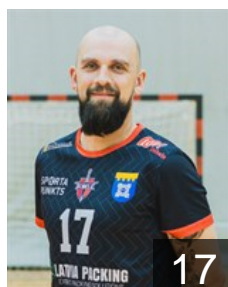

 LAT

Jomants Intars

Position: Line Player
Place of birth: Dobele
Date of birth: 04.02.1999
Height: 191 cm
Weight: 104 kg

 LAT

Juzups Ricards

Position: Left Wing
Place of birth: Priekule
Date of birth: 15.04.2003
Height: 181 cm
Weight: 83 kg