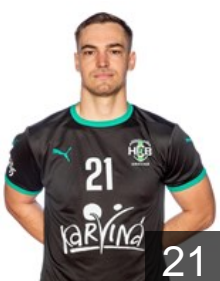

EHF Club Competition – Delegation list

EHF European Cup Men 2025/26

 CZE HCB Karvina - Players

 CZE

Bajer Pavel

Position: Right Wing
Place of birth: Prerov
Date of birth: 02.05.2002
Height: 186 cm
Weight: 82 kg

 UKR

Blyzniuk Illia

Position: Right Back
Place of birth: Zaporizhzhia
Date of birth: 19.02.2001
Height: 185 cm
Weight: 90 kg

 CZE

Franc Vaclav

Position: Line Player
Place of birth: Litomerice
Date of birth: 10.08.1996
Height: 201 cm
Weight: 125 kg

 CZE

Fulnek Patrik

Position: Centre Back
Place of birth: Koprivnice
Date of birth: 23.05.1995
Height: 186 cm
Weight: 87 kg

 SVK

Hajko Marian

Position: Left Back
Place of birth:
Date of birth: 29.09.1997
Height: 188 cm
Weight: 88 kg