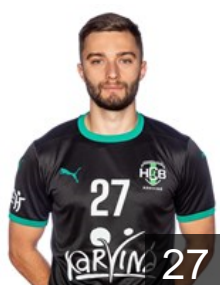

 UKR

Blyzniuk Illia

Position: Right Back
Place of birth: Zaporizhzhia
Date of birth: 19.02.2001
Height: 185 cm
Weight: 90 kg

 CZE

Franc Vaclav

Position: Line Player
Place of birth: Litomerice
Date of birth: 10.08.1996
Height: 201 cm
Weight: 125 kg

 CZE

Fulnek Patrik

Position: Centre Back
Place of birth: Koprivnice
Date of birth: 23.05.1995
Height: 186 cm
Weight: 87 kg

 SVK

Hajko Marian

Position: Left Back
Place of birth:
Date of birth: 29.09.1997
Height: 188 cm
Weight: 88 kg