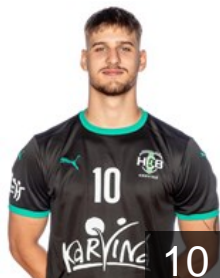

 CZE

Fulnek Patrik

Position: Centre Back
Place of birth: Koprivnice
Date of birth: 23.05.1995
Height: 186 cm
Weight: 87 kg

 SVK

Hajko Marian

Position: Left Back
Place of birth:
Date of birth: 29.09.1997
Height: 188 cm
Weight: 88 kg

 CZE

Harabis Denis

Position: Right Wing
Place of birth: Ostrava
Date of birth: 26.05.1999
Height: 181 cm
Weight: 79 kg

 CZE

Hlousek Tomas

Position: Line Player
Place of birth: Olomouc
Date of birth: 23.01.2008
Height: 200 cm
Weight: 105 kg

 CZE

Kostalek Vaclav

Position: Left Back
Place of birth: Ostrava
Date of birth: 07.04.2005
Height: 186 cm
Weight: 86 kg

 CZE

Kostalek Vojtech

Position: Goalkeeper
Place of birth: Ostrava
Date of birth: 07.04.2005
Height: 186 cm
Weight: 86 kg

 CZE

Kristek Daniel

Position: Left Back
Place of birth: Ostrava
Date of birth: 22.07.1998
Height: 195 cm
Weight: 94 kg

 SVK

Marek Dominik

Position: Goalkeeper
Place of birth: Malacky
Date of birth: 19.02.2007
Height: 202 cm
Weight: 78 kg