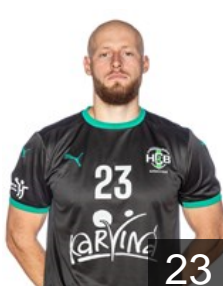

CZE

Uzek Jan

Position: Line Player
Place of birth: Karviná
Date of birth: 11.10.1993
Height: 194 cm
Weight: 104 kg