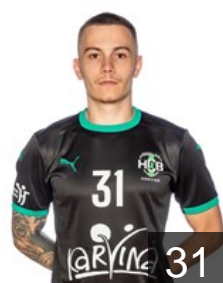

 CZE

Nantl Matej

Position: Line Player
Place of birth: Litovel
Date of birth: 15.07.1998
Height: 195 cm
Weight: 100 kg

 CZE

Patzel Jonas

Position: Centre Back
Place of birth: Praha
Date of birth: 14.02.2002
Height: 190 cm
Weight: 83 kg

 CZE

Patzel Vojtech

Position: Left Back
Place of birth: Praha
Date of birth: 23.09.1998
Height: 190 cm
Weight: 90 kg

 CZE

Prasivka Vojtech

Position: Centre Back
Place of birth: Ostrava
Date of birth: 08.01.2005
Height: 190 cm
Weight: 90 kg

 CZE

Siroky Petr

Position: Left Wing
Place of birth: Karviná
Date of birth: 08.12.2002
Height: 186 cm
Weight: 85 kg

 CZE

Skalicky Ondrej

Position: Left Wing
Place of birth: Pardubice
Date of birth: 19.11.1998
Height: 175 cm
Weight: 72 kg