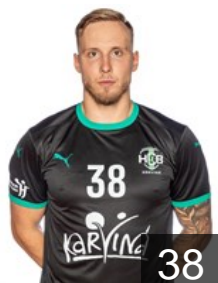

 CZE

Kostalek Vaclav

Position: Left Back
Place of birth: Ostrava
Date of birth: 07.04.2005
Height: 186 cm
Weight: 86 kg

 CZE

Kostalek Vojtech

Position: Goalkeeper
Place of birth: Ostrava
Date of birth: 07.04.2005
Height: 186 cm
Weight: 86 kg

 CZE

Kristek Daniel

Position: Left Back
Place of birth: Ostrava
Date of birth: 22.07.1998
Height: 195 cm
Weight: 94 kg

 SVK

Marek Dominik

Position: Goalkeeper
Place of birth: Malacky
Date of birth: 19.02.2007
Height: 202 cm
Weight: 78 kg

 CZE

Mokros Petr

Position: Goalkeeper
Place of birth: Havírov
Date of birth: 08.08.1997
Height: 188 cm
Weight: 84 kg

EHF Club Competition – Delegation list

EHF European Cup Men 2025/26

 CZE HCB Karvina - Players

 CZE

Nantl Matej

Position: Line Player
Place of birth: Litovel
Date of birth: 15.07.1998
Height: 195 cm
Weight: 100 kg

 CZE

Patzel Jonas

Position: Centre Back
Place of birth: Praha
Date of birth: 14.02.2002
Height: 190 cm
Weight: 83 kg