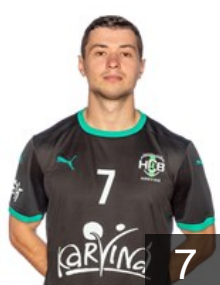

EHF Club Competition – Delegation list

EHF European Cup Men 2025/26

 CZE HCB Karvina - Players

 CZE

Bajer Pavel

Position: Right Wing
Place of birth: Prerov
Date of birth: 02.05.2002
Height: 186 cm
Weight: 82 kg

 UKR

Blyzniuk Illia

Position: Right Back
Place of birth: Zaporizhzhia
Date of birth: 19.02.2001
Height: 185 cm
Weight: 90 kg

 CZE

Franc Vaclav

Position: Line Player
Place of birth: Litomerice
Date of birth: 10.08.1996
Height: 201 cm
Weight: 125 kg