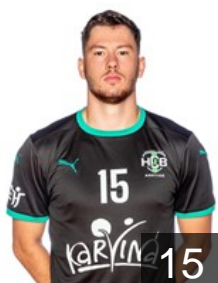

 CZE

Mokros Petr

Position: Goalkeeper
Place of birth: Havírov
Date of birth: 08.08.1997
Height: 188 cm
Weight: 84 kg

EHF Club Competition – Delegation list

EHF European Cup Men 2025/26

 CZE HCB Karvina - Players

 CZE

Nantl Matej

Position: Line Player
Place of birth: Litovel
Date of birth: 15.07.1998
Height: 195 cm
Weight: 100 kg

 CZE

Patzel Jonas

Position: Centre Back
Place of birth: Praha
Date of birth: 14.02.2002
Height: 190 cm
Weight: 83 kg

 CZE

Patzel Vojtech

Position: Left Back
Place of birth: Praha
Date of birth: 23.09.1998
Height: 190 cm
Weight: 90 kg

 CZE

Prasivka Vojtech

Position: Centre Back
Place of birth: Ostrava
Date of birth: 08.01.2005
Height: 190 cm
Weight: 90 kg

 CZE

Siroky Petr

Position: Left Wing
Place of birth: Karviná
Date of birth: 08.12.2002
Height: 186 cm
Weight: 85 kg

 CZE

Skalicky Ondrej

Position: Left Wing
Place of birth: Pardubice
Date of birth: 19.11.1998
Height: 175 cm
Weight: 72 kg