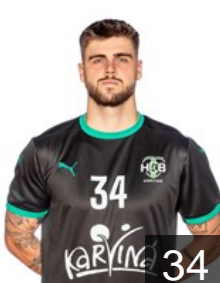

 CZE

Kostalek Vaclav

Position: Left Back
Place of birth: Ostrava
Date of birth: 07.04.2005
Height: 186 cm
Weight: 86 kg

 CZE

Kostalek Vojtech

Position: Goalkeeper
Place of birth: Ostrava
Date of birth: 07.04.2005
Height: 186 cm
Weight: 86 kg

 CZE

Kristek Daniel

Position: Left Back
Place of birth: Ostrava
Date of birth: 22.07.1998
Height: 195 cm
Weight: 94 kg

 SVK

Marek Dominik

Position: Goalkeeper
Place of birth: Malacky
Date of birth: 19.02.2007
Height: 202 cm
Weight: 78 kg