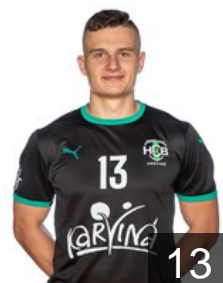

 CZE

Mokros Petr

Position: Goalkeeper
Place of birth: Havírov
Date of birth: 08.08.1997
Height: 188 cm
Weight: 84 kg

EHF Club Competition – Delegation list

EHF European Cup Men 2025/26

 CZE HCB Karvina - Players

 CZE

Nantl Matej

Position: Line Player
Place of birth: Litovel
Date of birth: 15.07.1998
Height: 195 cm
Weight: 100 kg

 CZE

Patzel Jonas

Position: Centre Back
Place of birth: Praha
Date of birth: 14.02.2002
Height: 190 cm
Weight: 83 kg

 CZE

Patzel Vojtech

Position: Left Back
Place of birth: Praha
Date of birth: 23.09.1998
Height: 190 cm
Weight: 90 kg

 CZE

Prasivka Vojtech

Position: Centre Back
Place of birth: Ostrava
Date of birth: 08.01.2005
Height: 190 cm
Weight: 90 kg

 CZE

Siroky Petr

Position: Left Wing
Place of birth: Karviná
Date of birth: 08.12.2002
Height: 186 cm
Weight: 85 kg

 CZE

Skalicky Ondrej

Position: Left Wing
Place of birth: Pardubice
Date of birth: 19.11.1998
Height: 175 cm
Weight: 72 kg