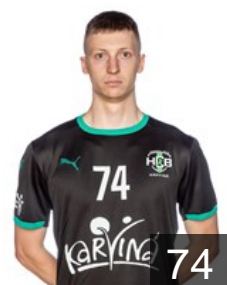

EHF Club Competition – Delegation list

EHF European Cup Men 2025/26

 CZE HCB Karvina - Players

 CZE

Bajer Pavel

Position: Right Wing
Place of birth: Prerov
Date of birth: 02.05.2002
Height: 186 cm
Weight: 82 kg

 UKR

Blyzniuk Illia

Position: Right Back
Place of birth: Zaporizhzhia
Date of birth: 19.02.2001
Height: 185 cm
Weight: 90 kg

 CZE

Franc Vaclav

Position: Line Player
Place of birth: Litomerice
Date of birth: 10.08.1996
Height: 201 cm
Weight: 125 kg

 CZE

Fulnek Patrik

Position: Centre Back
Place of birth: Koprivnice
Date of birth: 23.05.1995
Height: 186 cm
Weight: 87 kg

 SVK

Hajko Marian

Position: Left Back
Place of birth:
Date of birth: 29.09.1997
Height: 188 cm
Weight: 88 kg