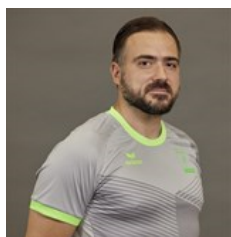

# EHF Club Competition – Delegation list

EHF European Cup Men 2025/26

 LUX HC Berchem - Team Officials

---

 LUX  
**Peters Marc**  
Physiotherapist  
Date of birth: 06.08.1975

 LUX  
**Stein Cedric**  
Assistant Coach  
Date of birth: 16.01.1989