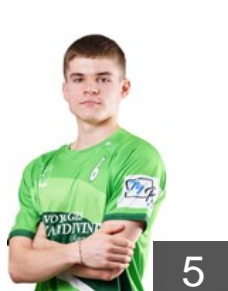

## Brittner Ben

Position: Left Wing  
Place of birth: Luxembourg  
Date of birth: 04.04.2000  
Height: 174 cm  
Weight: 75 kg

 LUX

## Brittner Charel

Position: Left Wing  
Place of birth: Luxembourg  
Date of birth: 18.02.2003  
Height: 174 cm  
Weight: 65 kg

 LUX