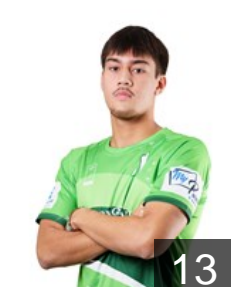

 LUX

Brittner Ben

Position: Left Wing
Place of birth: Luxembourg
Date of birth: 04.04.2000
Height: 174 cm
Weight: 75 kg

 LUX

Brittner Charel

Position: Left Wing
Place of birth: Luxembourg
Date of birth: 18.02.2003
Height: 174 cm
Weight: 65 kg

 LUX

Castilla-Cipriani Rafael

Position: Centre Back
Place of birth: Luxembourg
Date of birth: 22.11.2007
Height: 182 cm
Weight: 77 kg

 LUX

Ciota Ruben

Position: Line Player
Place of birth: Luxembourg
Date of birth: 30.06.2007
Height: 185 cm
Weight: 82 kg