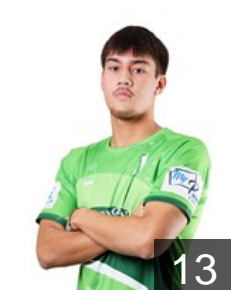

LUX

Ciota Ruben

Position: Line Player
Place of birth: Luxembourg
Date of birth: 30.06.2007
Height: 185 cm
Weight: 82 kg