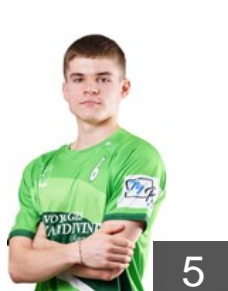

 LUX

Brittner Ben

Position: Left Wing
Place of birth: Luxembourg
Date of birth: 04.04.2000
Height: 174 cm
Weight: 75 kg

 LUX

Brittner Charel

Position: Left Wing
Place of birth: Luxembourg
Date of birth: 18.02.2003
Height: 174 cm
Weight: 65 kg

 LUX

Castilla-Cipriani Rafael

Position: Centre Back
Place of birth: Luxembourg
Date of birth: 22.11.2007
Height: 182 cm
Weight: 77 kg

 LUX

Ciota Ruben

Position: Line Player
Place of birth: Luxembourg
Date of birth: 30.06.2007
Height: 185 cm
Weight: 82 kg

 POL

Czapiewski Grzegorz

Position: Goalkeeper
Place of birth: Chojnice
Date of birth: 08.08.2002
Height: 190 cm
Weight: 85 kg

 LUX

Dufour Valentin

Position: Goalkeeper
Place of birth: Luxembourg
Date of birth: 22.08.1998
Height: 190 cm
Weight: 83 kg