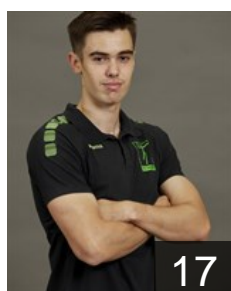

## Biel Léon

Position: Centre Back  
Place of birth: Luxembourg  
Date of birth: 30.01.1997  
Height: 194 cm  
Weight: 102 kg

 LUX

## Brittner Ben

Position: Left Wing  
Place of birth: Luxembourg  
Date of birth: 04.04.2000  
Height: 174 cm  
Weight: 75 kg

 LUX