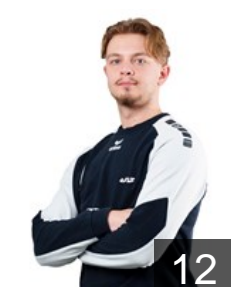

FRA

Miltgen Hugo

Position: Goalkeeper
Place of birth: Thionville
Date of birth: 24.01.2004
Height: 182 cm
Weight: 90 kg