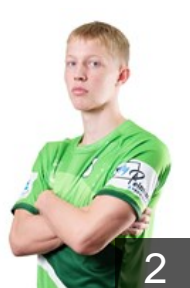

LUX

Meyers Tim

Position: Left Back
Place of birth: Luxembourg
Date of birth: 23.05.2007
Height: 192 cm
Weight: 88 kg