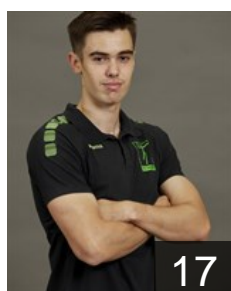

LUX

Brittner Charel

Position: Left Wing
Place of birth: Luxembourg
Date of birth: 18.02.2003
Height: 174 cm
Weight: 65 kg