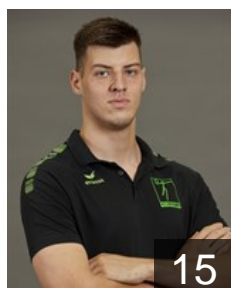

LUX HC Berchem - Players

LUX

Majerus Ben

Position: Left Back
Place of birth: Luxembourg
Date of birth: 12.05.2001
Height: 195 cm
Weight: 85 kg