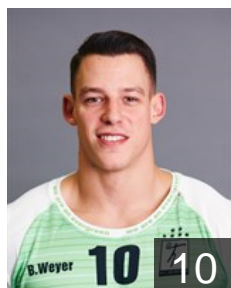

LUX

Weyer Ben

Position: Line Player
Place of birth: Noertzange
Date of birth: 03.01.1997
Height: 196 cm
Weight: 95 kg