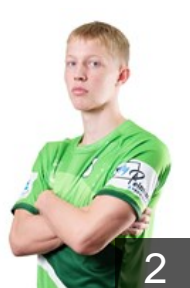

LUX

Meyers Tim

Position: Left Back
Place of birth:
Date of birth: 23.05.2007
Height: -
Weight: -