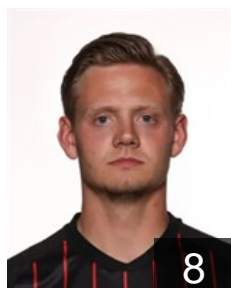

ISL

Harðarson Leonharð Þorgeir

Position: Right Wing
Place of birth: Reykjavik
Date of birth: 03.04.1996
Height: 186 cm
Weight: 86 kg

ISL

Jóhannsson Bjarki

Position: Left Back
Place of birth: Akureyri
Date of birth: 13.11.2005
Height: 188 cm
Weight: 85 kg