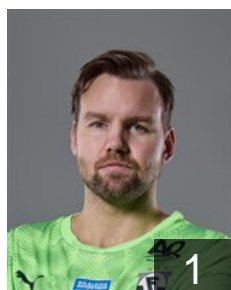

EHF Club Competition – Delegation list

EHF European Cup Men 2025/26

 ISL FH Hafnarfjordur - Players

 ISL

Andr sson Dan el Freyr

Position: Goalkeeper
Place of birth: Reykjavik
Date of birth: 20.04.1989
Height: 191 cm
Weight: 94 kg