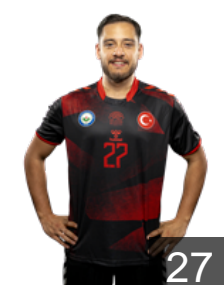

TUR

Soycan Eren

Position: Line Player
Place of birth: gaziantep
Date of birth: 13.01.2002
Height: 195 cm
Weight: 110 kg