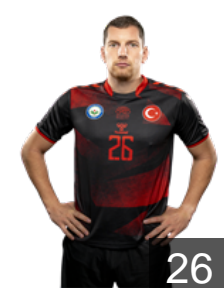

## Pehlivan Ömür

Position: Right Back  
Place of birth: trabzon  
Date of birth: 12.08.1997  
Height: 190 cm  
Weight: 92 kg

 TUR

## Polater Mehmet Furkan

Position: Left Wing  
Place of birth: van  
Date of birth: 07.04.2004  
Height: 179 cm  
Weight: 77 kg

 BIH