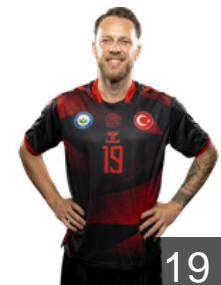

## Kenaryol Mertcan

Position: Right Back  
Place of birth: bursa  
Date of birth: 20.05.2001  
Height: 183 cm  
Weight: 87 kg

 TUR

## Mutlu Durmus

Position: Right Wing  
Place of birth: kircaali  
Date of birth: 09.03.1984  
Height: 180 cm  
Weight: 87 kg

 TUR