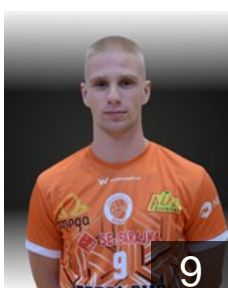

TUN

Berry Mehdi

Position: Left Wing
Place of birth:
Date of birth: 17.02.1995
Height: -
Weight: -

BIH

Cajic Renato

Position: Centre Back
Place of birth: Tuzla
Date of birth: 10.07.2004
Height: -
Weight: -

BIH

Dautovic Sead

Position: Right Wing
Place of birth: Sarajevo
Date of birth: 26.08.2000
Height: 188 cm
Weight: 81 kg

BIH

Džan Celjo

Position: Goalkeeper
Place of birth: Zenica
Date of birth: 15.01.2005
Height: -
Weight: -

BIH

Hadžiavdic Kenan

Position: Left Wing
Place of birth: TUZLA
Date of birth: 16.08.2005
Height: 192 cm
Weight: 80 kg

BIH

Hadžic Muamer

Position: Line Player
Place of birth: Tuzla
Date of birth: 27.01.2005
Height: 187 cm
Weight: 90 kg