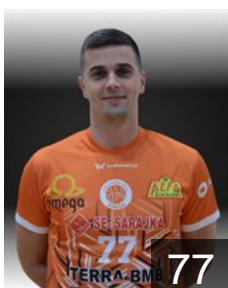

EHF Club Competition – Delegation list

EHF European Cup Men 2025/26

BIH RK Konjuh Zivinice - Players

BIH

Becic Anes

Position: Right Wing
Place of birth: Zenica
Date of birth: 16.03.1993
Height: 190 cm
Weight: -

TUN

Berry Mehdi

Position: Left Wing
Place of birth:
Date of birth: 17.02.1995
Height: -
Weight: -

BIH

Cajic Renato

Position: Centre Back
Place of birth: Tuzla
Date of birth: 10.07.2004
Height: -
Weight: -

BIH

Dautovic Sead

Position: Right Wing
Place of birth: Sarajevo
Date of birth: 26.08.2000
Height: 188 cm
Weight: 81 kg

BIH

Džan Celjo

Position: Goalkeeper
Place of birth: Zenica
Date of birth: 15.01.2005
Height: -
Weight: -