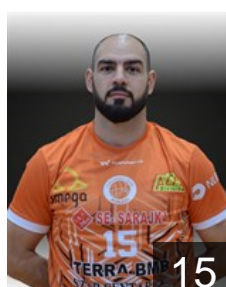

BIH

Hadžiavdic Kenan

Position: Left Wing
Place of birth: TUZLA
Date of birth: 16.08.2005
Height: 192 cm
Weight: 80 kg

BIH

Hadžic Muamer

Position: Line Player
Place of birth: Tuzla
Date of birth: 27.01.2005
Height: 187 cm
Weight: 90 kg

BIH

Hadziomerovic Gafar

Position: Line Player
Place of birth: Bijeljina
Date of birth: 13.02.1990
Height: 197 cm
Weight: 115 kg

BIH

Hajdarevic Mak

Position: Left Wing
Place of birth: TUZLA
Date of birth: 21.06.2008
Height: 190 cm
Weight: 80 kg

BIH

Halilkovic Damir

Position: Line Player
Place of birth: BOSNIA
Date of birth: 10.05.1992
Height: 190 cm
Weight: 102 kg

BIH

Hamzic Kemal

Position: Centre Back
Place of birth: Tuzla
Date of birth: 27.02.1998
Height: -
Weight: -