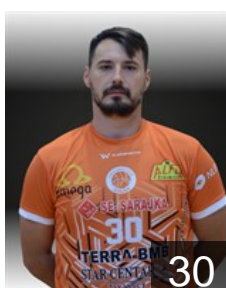

BIH

Mulavdic Amel

Position: Goalkeeper
Place of birth: Tuzla
Date of birth: 04.07.2006
Height: 180 cm
Weight: 80 kg

BIH

Pejkusic Sulejman

Position: Left Wing
Place of birth: Tuzla
Date of birth: 13.06.1993
Height: 175 cm
Weight: 70 kg

BIH

Sinanovic Rijad

Position: Left Back
Place of birth: TUZLA
Date of birth: 02.11.2005
Height: -
Weight: -

BIH

Smajic Nermin

Position: Left Back
Place of birth: Tuzla
Date of birth: 01.05.1990
Height: 185 cm
Weight: 83 kg

UKR

Veremchuk Dmytro

Position: Goalkeeper
Place of birth:
Date of birth: 10.05.1992
Height: 190 cm
Weight: 94 kg

SRB

Živanov Dušan

Position: Right Back
Place of birth: Pancevo
Date of birth: 09.09.1995
Height: 195 cm
Weight: 105 kg

Left Club

SRB

Blagojevic Miloš

Position: Right Back
Place of birth: Smederevo
Date of birth: 01.10.2000
Height: -
Weight: -
Left Club on 30.12.2025

BIH

Botic Boris

Position: Centre Back
Place of birth: Doboij
Date of birth: 09.03.1995
Height: 187 cm
Weight: -
Left Club on 02.02.2026