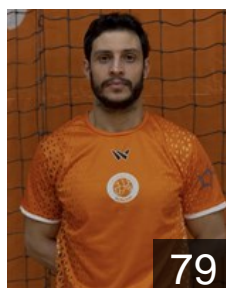

EHF Club Competition – Delegation list

EHF European Cup Men 2025/26

BIH RK Konjuh Zivinice - Players

BIH

Becic Anes

Position: Right Wing
Place of birth: Zenica
Date of birth: 16.03.1993
Height: 190 cm
Weight: -

TUN

Berry Mehdi

Position: Left Wing
Place of birth:
Date of birth: 17.02.1995
Height: -
Weight: -

BIH

Cajic Renato

Position: Centre Back
Place of birth: Tuzla
Date of birth: 10.07.2004
Height: -
Weight: -

BIH

Dautovic Sead

Position: Right Wing
Place of birth: Sarajevo
Date of birth: 26.08.2000
Height: 188 cm
Weight: 81 kg

BIH

Džan Celjo

Position: Goalkeeper
Place of birth: Zenica
Date of birth: 15.01.2005
Height: -
Weight: -