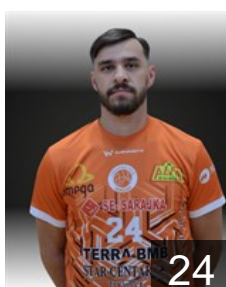

BIH

Sinanovic Rijad

Position: Left Back
Place of birth: TUZLA
Date of birth: 02.11.2005
Height: -
Weight: -

BIH

Smajic Nermin

Position: Left Back
Place of birth: Tuzla
Date of birth: 01.05.1990
Height: 185 cm
Weight: 83 kg

UKR

Veremchuk Dmytro

Position: Goalkeeper
Place of birth:
Date of birth: 10.05.1992
Height: 190 cm
Weight: 94 kg

SRB

Živanov Dušan

Position: Right Back
Place of birth: Pancevo
Date of birth: 09.09.1995
Height: 195 cm
Weight: 105 kg

Left Club

SRB

Blagojevic Miloš

Position: Right Back
Place of birth: Smederevo
Date of birth: 01.10.2000
Height: -
Weight: -
Left Club on 30.12.2025

BIH

Botic Boris

Position: Centre Back
Place of birth: Doboij
Date of birth: 09.03.1995
Height: 187 cm
Weight: -
Left Club on 02.02.2026