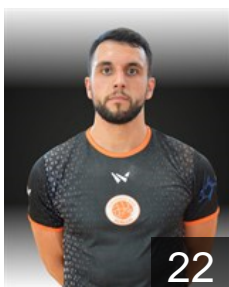

BIH

Sinanovic Rijad

Position: Left Back
Place of birth: TUZLA
Date of birth: 02.11.2005
Height: -
Weight: -

BIH

Smajic Nermin

Position: Left Back
Place of birth: Tuzla
Date of birth: 01.05.1990
Height: 185 cm
Weight: 83 kg

UKR

Veremchuk Dmytro

Position: Goalkeeper
Place of birth:
Date of birth: 10.05.1992
Height: 190 cm
Weight: 94 kg

SRB

Živanov Dušan

Position: Right Back
Place of birth: Pancevo
Date of birth: 09.09.1995
Height: 195 cm
Weight: 105 kg

Left Club

SRB

Blagojevic Miloš

Position: Right Back
Place of birth: Smederevo
Date of birth: 01.10.2000
Height: -
Weight: -
Left Club on 30.12.2025

BIH

Botic Boris

Position: Centre Back
Place of birth: Doboij
Date of birth: 09.03.1995
Height: 187 cm
Weight: -
Left Club on 02.02.2026