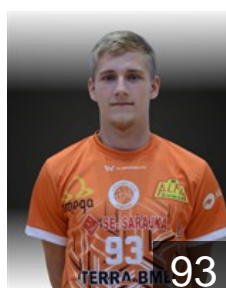

BIH

Hadziomerovic Gafar

Position: Line Player
Place of birth: Bijeljina
Date of birth: 13.02.1990
Height: 197 cm
Weight: 115 kg

BIH

Hajdarevic Mak

Position: Left Wing
Place of birth: TUZLA
Date of birth: 21.06.2008
Height: 190 cm
Weight: 80 kg

BIH

Halilkovic Damir

Position: Line Player
Place of birth: BOSNIA
Date of birth: 10.05.1992
Height: 190 cm
Weight: 102 kg

BIH

Hamzic Kemal

Position: Centre Back
Place of birth: Tuzla
Date of birth: 27.02.1998
Height: -
Weight: -

BIH

Lugavic Aden

Position: Centre Back
Place of birth: Tuzla
Date of birth: 13.01.2006
Height: 177 cm
Weight: 67 kg

EHF Club Competition – Delegation list

EHF European Cup Men 2025/26

BIH RK Konjuh Zivinice - Players