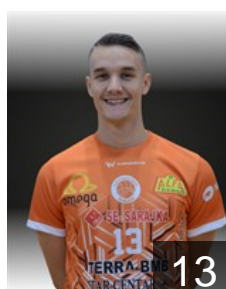

EHF Club Competition – Delegation list

EHF European Cup Men 2025/26

BIH RK Konjuh Zivinice - Players

BIH

Becic Anes

Position: Right Wing
Place of birth: Zenica
Date of birth: 16.03.1993
Height: 190 cm
Weight: -

TUN

Berry Mehdi

Position: Left Wing
Place of birth:
Date of birth: 17.02.1995
Height: -
Weight: -

BIH

Cajic Renato

Position: Centre Back
Place of birth: Tuzla
Date of birth: 10.07.2004
Height: -
Weight: -

BIH

Dautovic Sead

Position: Right Wing
Place of birth: Sarajevo
Date of birth: 26.08.2000
Height: 188 cm
Weight: 81 kg

BIH

Džan Celjo

Position: Goalkeeper
Place of birth: Zenica
Date of birth: 15.01.2005
Height: -
Weight: -

BIH

Hadžiavdic Kenan

Position: Left Wing
Place of birth: TUZLA
Date of birth: 16.08.2005
Height: 192 cm
Weight: 80 kg

BIH

Hadžic Muamer

Position: Line Player
Place of birth: Tuzla
Date of birth: 27.01.2005
Height: 187 cm
Weight: 90 kg