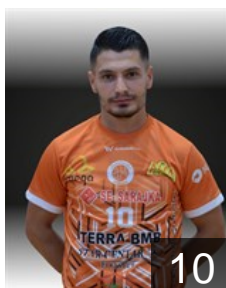

BIH

Lugavic Aden

Position: Centre Back
Place of birth: Tuzla
Date of birth: 13.01.2006
Height: 177 cm
Weight: 67 kg

EHF Club Competition – Delegation list

EHF European Cup Men 2025/26

BIH RK Konjuh Zivinice - Players

BIH

Milkunic Muharem

Position: Left Wing
Place of birth: Tuzla
Date of birth: 23.09.2004
Height: -
Weight: -

BIH

Modric Mirza

Position: Line Player
Place of birth: Tuzla
Date of birth: 06.01.1992
Height: 190 cm
Weight: 103 kg

BIH

Mulavdic Amel

Position: Goalkeeper
Place of birth: Tuzla
Date of birth: 04.07.2006
Height: 180 cm
Weight: 80 kg

BIH

Pejkusic Sulejman

Position: Left Wing
Place of birth: Tuzla
Date of birth: 13.06.1993
Height: 175 cm
Weight: 70 kg

BIH

Sinanovic Rijad

Position: Left Back
Place of birth: TUZLA
Date of birth: 02.11.2005
Height: -
Weight: -

BIH

Smajic Nermin

Position: Left Back
Place of birth: Tuzla
Date of birth: 01.05.1990
Height: 185 cm
Weight: 83 kg