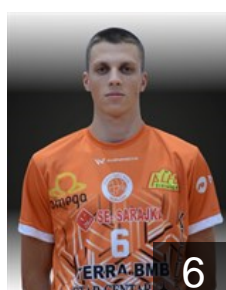

TUN

Berry Mehdi

Position: Left Wing
Place of birth:
Date of birth: 17.02.1995
Height: -
Weight: -

BIH

Cajic Renato

Position: Centre Back
Place of birth: Tuzla
Date of birth: 10.07.2004
Height: -
Weight: -

BIH

Dautovic Sead

Position: Right Wing
Place of birth: Sarajevo
Date of birth: 26.08.2000
Height: 188 cm
Weight: 81 kg

BIH

Džan Celjo

Position: Goalkeeper
Place of birth: Zenica
Date of birth: 15.01.2005
Height: -
Weight: -

BIH

Hadžiavdic Kenan

Position: Left Wing
Place of birth: TUZLA
Date of birth: 16.08.2005
Height: 192 cm
Weight: 80 kg

BIH

Hadžic Muamer

Position: Line Player
Place of birth: Tuzla
Date of birth: 27.01.2005
Height: 187 cm
Weight: 90 kg

BIH

Hadziomerovic Gafar

Position: Line Player
Place of birth: Bijeljina
Date of birth: 13.02.1990
Height: 197 cm
Weight: 115 kg

BIH

Hajdarevic Mak

Position: Left Wing
Place of birth: TUZLA
Date of birth: 21.06.2008
Height: 190 cm
Weight: 80 kg