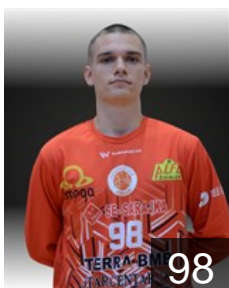

BIH

Lugavic Aden

Position: Centre Back
Place of birth: Tuzla
Date of birth: 13.01.2006
Height: 177 cm
Weight: 67 kg

EHF Club Competition – Delegation list

EHF European Cup Men 2025/26

BIH RK Konjuh Zivinice - Players

BIH

Milkunic Muharem

Position: Left Wing
Place of birth: Tuzla
Date of birth: 23.09.2004
Height: -
Weight: -

BIH

Modric Mirza

Position: Line Player
Place of birth: Tuzla
Date of birth: 06.01.1992
Height: 190 cm
Weight: 103 kg

BIH

Mulavdic Amel

Position: Goalkeeper
Place of birth: Tuzla
Date of birth: 04.07.2006
Height: 180 cm
Weight: 80 kg

BIH

Pejkusic Sulejman

Position: Left Wing
Place of birth: Tuzla
Date of birth: 13.06.1993
Height: 175 cm
Weight: 70 kg

BIH

Sinanovic Rijad

Position: Left Back
Place of birth: TUZLA
Date of birth: 02.11.2005
Height: -
Weight: -

BIH

Smajic Nermin

Position: Left Back
Place of birth: Tuzla
Date of birth: 01.05.1990
Height: 185 cm
Weight: 83 kg