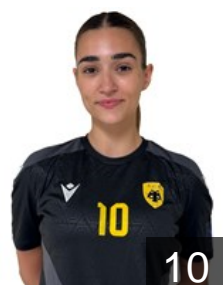

## Katsika Charikleia

Position: Right Wing  
Place of birth: Athens  
Date of birth: 11.09.2004  
Height: 164 cm

BRA

## Longo Bavaresco Eduarda

Position: Goalkeeper  
Place of birth: CONCORDIA/SC  
Date of birth: 04.04.2001  
Height: 175 cm

GRE

## Mania Aikaterini

Position: Right Back  
Place of birth: Athens  
Date of birth: 28.09.1998  
Height: 173 cm

GRE

## Panagiotarakou Vasiliki

Position: Left Back  
Place of birth: Athens  
Date of birth: 19.11.2001  
Height: 182 cm

GRE