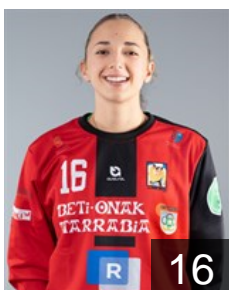

## Gil Muñoz Silvia

Position: Centre Back  
Place of birth: Pamplona  
Date of birth: 02.06.2006  
Height: 175 cm

 ESP

## Gutiérrez Mora Almudena

Position: Line Player  
Place of birth: Gerena  
Date of birth: 11.09.2002  
Height: 180 cm

# EHF Club Competition – Delegation list

EHF European Cup Women 2025/26

 ESP Replasa Beti-Onak - Players

 ESP  
**Luzuriaga Gonzalez Olaia**  
Position: Goalkeeper  
Place of birth: Pamplona  
Date of birth: 12.09.2001  
Height: 181 cm

 ESP  
**Orbañanos Manterola M.**  
Position: Left Back  
Place of birth: Orio  
Date of birth: 03.10.2005  
Height: 174 cm

 ESP  
**Ripa Sarries Aileen**  
Position: Right Back  
Place of birth: Villava-Atarrabia  
Date of birth: 29.04.2003  
Height: 177 cm