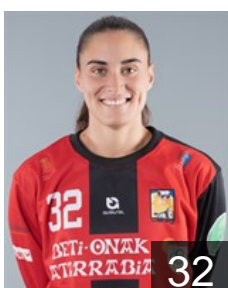

## Brasil Pereira Maria Grasielly

Position: Left Back  
Place of birth: Recife  
Date of birth: 12.03.2001  
Height: 170 cm

 ESP

## Canas Cadenas Nerea

Position: Centre Back  
Place of birth: San Sebastián de  
Date of birth: 21.10.2002  
Height: 168 cm

 ARG

## Casasola Micaela

Position: Left Back  
Place of birth: Buenos Aires  
Date of birth: 17.03.1997  
Height: 174 cm

 BRA

## Costa Mariana

Position: Right Back  
Place of birth: Sao Paulo  
Date of birth: 14.10.1992  
Height: 166 cm

 ESP