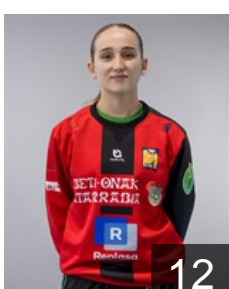

 ESP  
**Orbañanos Manterola M.**  
Position: Left Back  
Place of birth: Orio  
Date of birth: 03.10.2005  
Height: 174 cm

 ESP  
**Ripa Sarries Aileen**  
Position: Right Back  
Place of birth: Villava-Atarrabia  
Date of birth: 29.04.2003  
Height: 177 cm

 ESP  
**Ripa Sarriés Alaitz**  
Position: Line Player  
Place of birth: Pamplona  
Date of birth: 17.11.2006  
Height: 169 cm

 ESP  
**Rodriguez Sarasola Estitxu**  
Position: Right Back  
Place of birth: PAMPLONA  
Date of birth: 02.01.2006  
Height: 172 cm

 ARG  
**Sans Macarena**  
Position: Centre Back  
Place of birth: Mendoza  
Date of birth: 20.11.1996  
Height: 165 cm

 ESP  
**Tardío Saldise Sara**  
Position: Right Wing  
Place of birth: Pamplona  
Date of birth: 09.11.2007  
Height: 173 cm

 ESP  
**Urbitarte Arrillaga Laida**  
Position: Left Wing  
Place of birth: Orio  
Date of birth: 17.01.2002  
Height: 168 cm

 ESP  
**Vallés Bonafonte Miren**  
Position: Goalkeeper  
Place of birth: Murillo el Fruto  
Date of birth: 24.10.2009  
Height: 163 cm