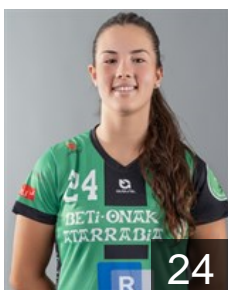

# EHF Club Competition – Delegation list

EHF European Cup Women 2025/26

 ESP *Replasa Beti-Onak - Players*

 ESP

## Arruabarrena Gaztañazpi L.

Position: Line Player  
Place of birth: ORIO  
Date of birth: 10.10.2006  
Height: 173 cm

 ARG

## Ayelen Garcia Graciela

Position: Right Wing  
Place of birth: Mendoza  
Date of birth: 13.12.1999  
Height: 166 cm

 BRA

## Brasil Pereira Maria Grasielly

Position: Left Back  
Place of birth: Recife  
Date of birth: 12.03.2001  
Height: 170 cm

 ESP