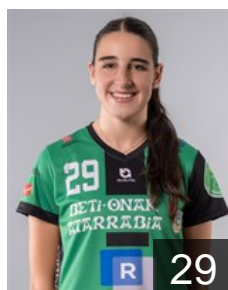

## Gutiérrez Mora Almudena

Position: Line Player  
Place of birth: Gerena  
Date of birth: 11.09.2002  
Height: 180 cm

# EHF Club Competition – Delegation list

EHF European Cup Women 2025/26

 ESP Replasa Beti-Onak - Players

 ESP  
**Luzuriaga Gonzalez Olaia**  
Position: Goalkeeper  
Place of birth: Pamplona  
Date of birth: 12.09.2001  
Height: 181 cm

 ESP  
**Orbañanos Manterola M.**  
Position: Left Back  
Place of birth: Orio  
Date of birth: 03.10.2005  
Height: 174 cm

 ESP  
**Ripa Sarries Aileen**  
Position: Right Back  
Place of birth: Villava-Atarrabia  
Date of birth: 29.04.2003  
Height: 177 cm