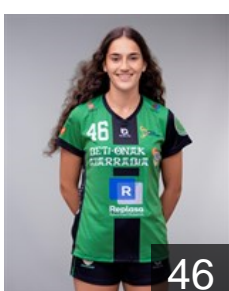

ESP
Tardío Saldise Sara
Position: Right Wing
Place of birth: Pamplona
Date of birth: 09.11.2007
Height: 173 cm