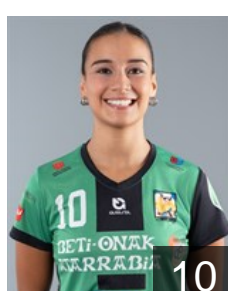

ESP
Zamora Rodriguez Lucia
Position: Right Wing
Place of birth: Villava-Atarrabia
Date of birth: 10.10.2001
Height: 167 cm