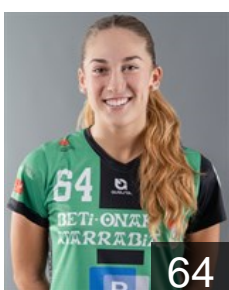

ESP
Rodriguez Sarasola Estitxu
Position: Right Back
Place of birth: PAMPLONA
Date of birth: 02.01.2006
Height: 172 cm