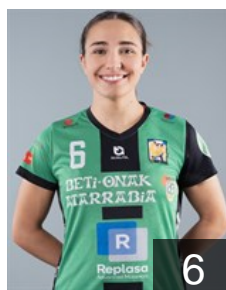

# EHF Club Competition – Delegation list

EHF European Cup Women 2025/26

 ESP *Replasa Beti-Onak - Players*

 ESP

## Arruabarrena Gaztañazpi L.

Position: Line Player  
Place of birth: ORIO  
Date of birth: 10.10.2006  
Height: 173 cm

 ARG

## Ayelen Garcia Graciela

Position: Right Wing  
Place of birth: Mendoza  
Date of birth: 13.12.1999  
Height: 166 cm

 BRA

## Brasil Pereira Maria Grasielly

Position: Left Back  
Place of birth: Recife  
Date of birth: 12.03.2001  
Height: 170 cm

 ESP