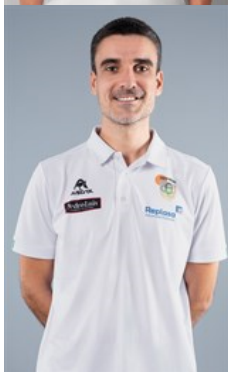

## Domeño Lerga L.

Goalkeeper Trainer  
Date of birth: 28.12.1965

 **ESP**