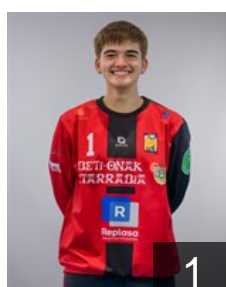

ESP

García Montavez Saioa

Position: Goalkeeper
Place of birth: Huarte (Navarra)
Date of birth: 31.01.2008
Height: 171 cm