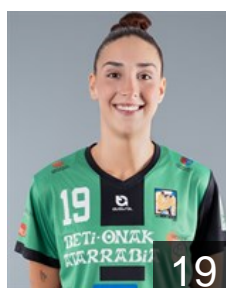

## Fernandez Agusti Martinez

Position: Left Wing  
Place of birth: Oviedo  
Date of birth: 13.05.2001  
Height: 179 cm

 ESP

## García Montavez Saioa

Position: Goalkeeper  
Place of birth: Huarte (Navarra)  
Date of birth: 31.01.2008  
Height: 171 cm

 ESP

## Gil Muñoz Silvia

Position: Centre Back  
Place of birth: Pamplona  
Date of birth: 02.06.2006  
Height: 175 cm

 ESP