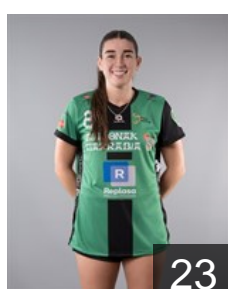

 ESP  
**Orbañanos Manterola M.**  
Position: Left Back  
Place of birth: Orio  
Date of birth: 03.10.2005  
Height: 174 cm

 ESP  
**Ripa Sarries Aileen**  
Position: Right Back  
Place of birth: Villava-Atarrabia  
Date of birth: 29.04.2003  
Height: 177 cm

 ESP  
**Ripa Sarriés Alaitz**  
Position: Line Player  
Place of birth: Pamplona  
Date of birth: 17.11.2006  
Height: 169 cm

 ESP  
**Rodriguez Sarasola Estitxu**  
Position: Right Back  
Place of birth: PAMPLONA  
Date of birth: 02.01.2006  
Height: 172 cm

 ARG  
**Sans Macarena**  
Position: Centre Back  
Place of birth: Mendoza  
Date of birth: 20.11.1996  
Height: 165 cm

 ESP  
**Tardío Saldise Sara**  
Position: Right Wing  
Place of birth: Pamplona  
Date of birth: 09.11.2007  
Height: 173 cm

 ESP  
**Urbitarte Arrillaga Laida**  
Position: Left Wing  
Place of birth: Orio  
Date of birth: 17.01.2002  
Height: 168 cm

 ESP  
**Vallés Bonafonte Miren**  
Position: Goalkeeper  
Place of birth: Murillo el Fruto  
Date of birth: 24.10.2009  
Height: 163 cm