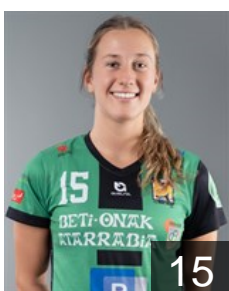

## Gutiérrez Mora Almudena

Position: Line Player  
Place of birth: Gerena  
Date of birth: 11.09.2002  
Height: 180 cm

# EHF Club Competition – Delegation list

EHF European Cup Women 2025/26

 ESP Replasa Beti-Onak - Players

 ESP  
**Luzuriaga Gonzalez Olaia**  
Position: Goalkeeper  
Place of birth: Pamplona  
Date of birth: 12.09.2001  
Height: 181 cm

 ESP  
**Orbañanos Manterola M.**  
Position: Left Back  
Place of birth: Orio  
Date of birth: 03.10.2005  
Height: 174 cm

 ESP  
**Ripa Sarries Aileen**  
Position: Right Back  
Place of birth: Villava-Atarrabia  
Date of birth: 29.04.2003  
Height: 177 cm