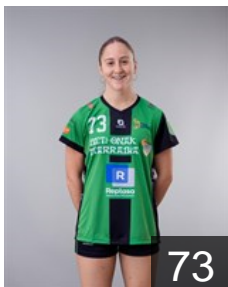

ESP Replasa Beti-Onak - Players

ESP

Zarranz Arraiza Leire

Position: Right Back
Place of birth: Arre (Navarra)
Date of birth: 31.05.2008
Height: 170 cm