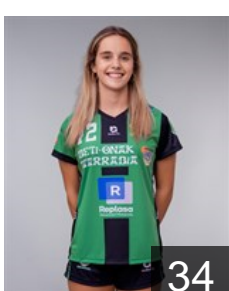

ESP
Zalguizuri García Ane
Position: Left Wing
Place of birth: Villava-Atarrabia
Date of birth: 23.09.2006
Height: 170 cm