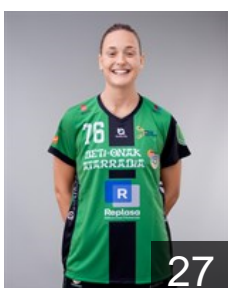

## Costa Mariana

Position: Right Back  
Place of birth: Sao Paulo  
Date of birth: 14.10.1992  
Height: 166 cm

 ESP

## Fernandez Agusti Martinez

Position: Left Wing  
Place of birth: Oviedo  
Date of birth: 13.05.2001  
Height: 179 cm

 ESP

## Fonkeng Mfotiog K.

Position: Line Player  
Place of birth: PAMPLONA  
Date of birth: 01.09.2006  
Height: 186 cm

 ESP

## García Montavez Saioa

Position: Goalkeeper  
Place of birth: Huarte (Navarra)  
Date of birth: 31.01.2008  
Height: 171 cm

 ESP