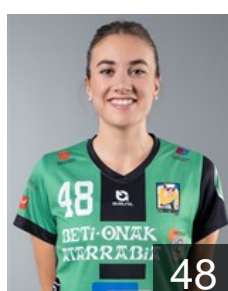

 ESP  
**Orbañanos Manterola M.**  
Position: Left Back  
Place of birth: Orio  
Date of birth: 03.10.2005  
Height: 174 cm

 ESP  
**Ripa Sarries Aileen**  
Position: Right Back  
Place of birth: Villava-Atarrabia  
Date of birth: 29.04.2003  
Height: 177 cm

 ESP  
**Ripa Sarriés Alaitz**  
Position: Line Player  
Place of birth: Pamplona  
Date of birth: 17.11.2006  
Height: 169 cm

 ESP  
**Rodriguez Sarasola Estitxu**  
Position: Right Back  
Place of birth: PAMPLONA  
Date of birth: 02.01.2006  
Height: 172 cm

 ARG  
**Sans Macarena**  
Position: Centre Back  
Place of birth: Mendoza  
Date of birth: 20.11.1996  
Height: 165 cm

 ESP  
**Tardío Saldise Sara**  
Position: Right Wing  
Place of birth: Pamplona  
Date of birth: 09.11.2007  
Height: 173 cm

 ESP  
**Urbitarte Arrillaga Laida**  
Position: Left Wing  
Place of birth: Orio  
Date of birth: 17.01.2002  
Height: 168 cm

 ESP  
**Vallés Bonafonte Miren**  
Position: Goalkeeper  
Place of birth: Murillo el Fruto  
Date of birth: 24.10.2009  
Height: 163 cm