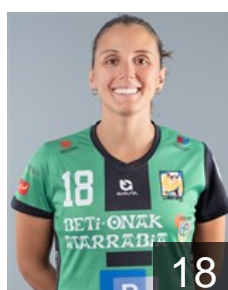

# EHF Club Competition – Delegation list

EHF European Cup Women 2025/26

 ESP Replasa Beti-Onak - Players

 ESP  
**Luzuriaga Gonzalez Olaia**  
Position: Goalkeeper  
Place of birth: Pamplona  
Date of birth: 12.09.2001  
Height: 181 cm

 ESP  
**Orbañanos Manterola M.**  
Position: Left Back  
Place of birth: Orio  
Date of birth: 03.10.2005  
Height: 174 cm

 ESP  
**Ripa Sarries Aileen**  
Position: Right Back  
Place of birth: Villava-Atarrabia  
Date of birth: 29.04.2003  
Height: 177 cm

 ESP  
**Ripa Sarriés Alaitz**  
Position: Line Player  
Place of birth: Pamplona  
Date of birth: 17.11.2006  
Height: 169 cm

 ESP  
**Rodriguez Sarasola Estitxu**  
Position: Right Back  
Place of birth: PAMPLONA  
Date of birth: 02.01.2006  
Height: 172 cm