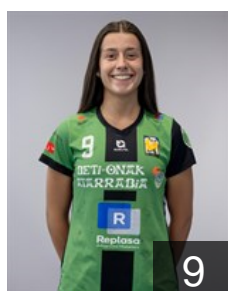

## Gutiérrez Mora Almudena

Position: Line Player  
Place of birth: Gerena  
Date of birth: 11.09.2002  
Height: 180 cm

# EHF Club Competition – Delegation list

EHF European Cup Women 2025/26

 ESP Replasa Beti-Onak - Players

 ESP  
**Luzuriaga Gonzalez Olaia**  
Position: Goalkeeper  
Place of birth: Pamplona  
Date of birth: 12.09.2001  
Height: 181 cm

 ESP  
**Orbañanos Manterola M.**  
Position: Left Back  
Place of birth: Orio  
Date of birth: 03.10.2005  
Height: 174 cm

 ESP  
**Ripa Sarries Aileen**  
Position: Right Back  
Place of birth: Villava-Atarrabia  
Date of birth: 29.04.2003  
Height: 177 cm