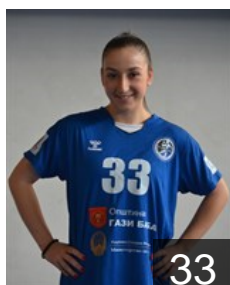

## Berovikj Taida

Position: Left Back  
Place of birth: Skopje  
Date of birth: 25.08.2008  
Height: 174 cm

 MKD

## Bozhinoska Iva

Position: Centre Back  
Place of birth: Skopje  
Date of birth: 21.01.1999  
Height: 173 cm

 MKD

## Cvetanovska Sara

Position: Line Player  
Place of birth: Kumanovo  
Date of birth: 19.08.2002  
Height: 165 cm

 MKD

## Dimoska Ivana

Position: Line Player  
Place of birth: Struga  
Date of birth: 28.07.2007  
Height: 170 cm

 MKD