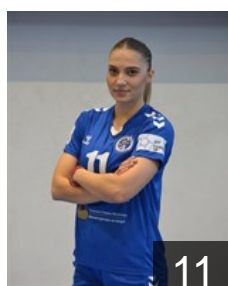

## Gjoshavska Jana

Position: Left Wing  
Place of birth: Skopje  
Date of birth: 05.02.2003  
Height: 162 cm

 MKD

## Gjurchevska Mina

Position: Right Wing  
Place of birth: Skopje  
Date of birth: 26.03.2010  
Height: 167 cm

 MKD

## Goshevska Sofi

Position: Goalkeeper  
Place of birth: Skopje  
Date of birth: 31.07.2006  
Height: 174 cm

 MKD