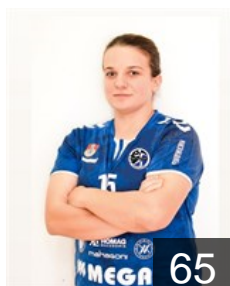

## Berovikj Taida

Position: Left Back  
Place of birth: Skopje  
Date of birth: 25.08.2008  
Height: 174 cm

 MKD

## Bozhinoska Iva

Position: Centre Back  
Place of birth: Skopje  
Date of birth: 21.01.1999  
Height: 173 cm

 MKD

## Cvetanovska Sara

Position: Line Player  
Place of birth: Kumanovo  
Date of birth: 19.08.2002  
Height: 165 cm

 MKD