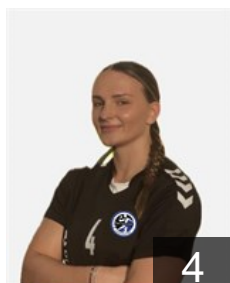

Left Club

CRO

Jeršek Petra

Position: Left Back
Place of birth: Osjek
Date of birth: 24.09.2000
Height: 175 cm

Left Club on 02.02.2026