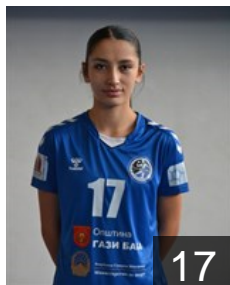

# EHF Club Competition – Delegation list

EHF European Cup Women 2025/26

 MKD WHC Metalurg Avtokomanda - Players

 MKD

## Berovikj Taida

Position: Left Back  
Place of birth: Skopje  
Date of birth: 25.08.2008  
Height: 174 cm

 MKD

## Bozhinoska Iva

Position: Centre Back  
Place of birth: Skopje  
Date of birth: 21.01.1999  
Height: 173 cm

 MKD