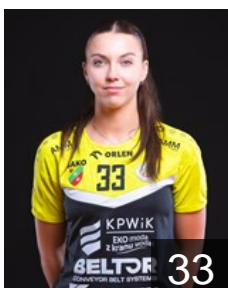

EHF Club Competition – Delegation list

EHF European Cup Women 2025/26

 POL KPR Gminy Kobierzyce - Players

LTU

Arciševskaja Aušra

Position: Left Back
Place of birth: Ryga
Date of birth: 06.06.2001
Height: 184 cm

POL

Buklarewicz Malgorzata

Position: Centre Back
Place of birth: Jelenia Góra
Date of birth: 18.05.1989
Height: 165 cm

POL

Chojnacka Patrycja

Position: Goalkeeper
Place of birth: Lubin
Date of birth: 20.06.1994
Height: 178 cm

MKD

Despodovska Zorica

Position: Left Back
Place of birth: Skopje
Date of birth: 20.12.1991
Height: 181 cm

POL

Drazyk Magdalena

Position: Centre Back
Place of birth: Swietochlowice
Date of birth: 23.02.1997
Height: 169 cm

MKD

Gakidova Ivana

Position: Line Player
Place of birth: Skopje
Date of birth: 27.02.1995
Height: 180 cm

UKR

Holinska Sofiiia

Position: Centre Back
Place of birth: Lviv
Date of birth: 10.04.2002
Height: 173 cm