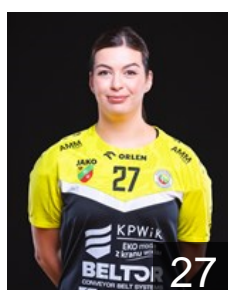

POL

Buklarewicz Malgorzata

Position: Centre Back
Place of birth: Jelenia Góra
Date of birth: 18.05.1989
Height: 165 cm

POL

Chojnacka Patrycja

Position: Goalkeeper
Place of birth: Lubin
Date of birth: 20.06.1994
Height: 178 cm

MKD

Despodovska Zorica

Position: Left Back
Place of birth: Skopje
Date of birth: 20.12.1991
Height: 181 cm

POL

Drazyk Magdalena

Position: Centre Back
Place of birth: Swietochlowice
Date of birth: 23.02.1997
Height: 169 cm

MKD

Gakidova Ivana

Position: Line Player
Place of birth: Skopje
Date of birth: 27.02.1995
Height: 180 cm

UKR

Holinska Sofiiia

Position: Centre Back
Place of birth: Lviv
Date of birth: 10.04.2002
Height: 173 cm

POL

Kostuch Wiktoria

Position: Left Wing
Place of birth:
Date of birth: 18.02.2000
Height: 162 cm

POL

Koziol Patrycja

Position: Right Wing
Place of birth: Wroclaw
Date of birth: 21.07.2002
Height: 163 cm

POL