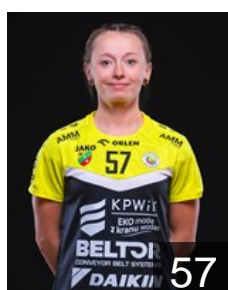

 POL

Pawelek Justyna

Position: Centre Back
Place of birth: Klodzko
Date of birth: 12.04.2005
Height: 168 cm

 UKR

Saltaniuk Viktoriia

Position: Goalkeeper
Place of birth: Kyiv region
Date of birth: 08.10.2000
Height: 179 cm

 UKR

Shukal Milana

Position: Right Back
Place of birth: Uzgorod
Date of birth: 16.08.2001
Height: 171 cm

 POL

Stapurewicz Paulina

Position: Right Back
Place of birth: Elblag
Date of birth: 05.06.2000
Height: 194 cm

 POL

Swierczek Justyna

Position: Left Back
Place of birth: Kwidzyn
Date of birth: 17.02.1998
Height: 180 cm

 POL

Szajek-Ostrówka Karolina

Position: Left Wing
Place of birth: Nowy Tomysl
Date of birth: 08.11.1998
Height: 159 cm

 POL

Wazna Zuzanna

Position: Line Player
Place of birth: Stargard
Date of birth: 22.03.1994
Height: 184 cm

 POL

Wiertelak Mariola

Position: Left Wing
Place of birth: Wroclaw
Date of birth: 08.10.1991
Height: 162 cm