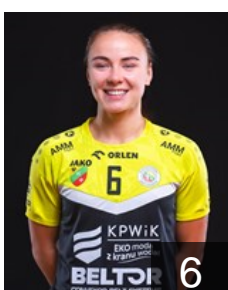

EHF Club Competition – Delegation list

EHF European Cup Women 2025/26

 POL KPR Gminy Kobierzyce - Players

LTU

Arciševskaja Aušra

Position: Left Back
Place of birth: Ryga
Date of birth: 06.06.2001
Height: 184 cm

POL

Buklarewicz Malgorzata

Position: Centre Back
Place of birth: Jelenia Góra
Date of birth: 18.05.1989
Height: 165 cm

POL

Chojnacka Patrycja

Position: Goalkeeper
Place of birth: Lubin
Date of birth: 20.06.1994
Height: 178 cm

MKD

Despodovska Zorica

Position: Left Back
Place of birth: Skopje
Date of birth: 20.12.1991
Height: 181 cm

POL

Drazyk Magdalena

Position: Centre Back
Place of birth: Swietochlowice
Date of birth: 23.02.1997
Height: 169 cm

MKD

Gakidova Ivana

Position: Line Player
Place of birth: Skopje
Date of birth: 27.02.1995
Height: 180 cm

UKR

Holinska Sofiiia

Position: Centre Back
Place of birth: Lviv
Date of birth: 10.04.2002
Height: 173 cm