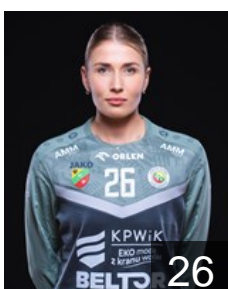

EHF Club Competition – Delegation list

EHF European Cup Women 2025/26

 POL KPR Gminy Kobierzyce - Players

LTU

Arciševskaja Aušra

Position: Left Back
Place of birth: Ryga
Date of birth: 06.06.2001
Height: 184 cm

POL

Buklarewicz Malgorzata

Position: Centre Back
Place of birth: Jelenia Góra
Date of birth: 18.05.1989
Height: 165 cm

POL

Chojnacka Patrycja

Position: Goalkeeper
Place of birth: Lubin
Date of birth: 20.06.1994
Height: 178 cm

MKD

Despodovska Zorica

Position: Left Back
Place of birth: Skopje
Date of birth: 20.12.1991
Height: 181 cm

POL

Drazyk Magdalena

Position: Centre Back
Place of birth: Swietochlowice
Date of birth: 23.02.1997
Height: 169 cm

MKD

Gakidova Ivana

Position: Line Player
Place of birth: Skopje
Date of birth: 27.02.1995
Height: 180 cm

UKR

Holinska Sofiiia

Position: Centre Back
Place of birth: Lviv
Date of birth: 10.04.2002
Height: 173 cm