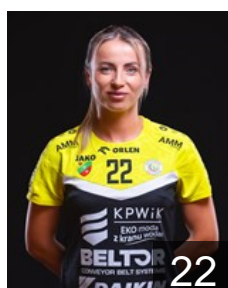

 UKR

Shukal Milana

Position: Right Back
Place of birth: Uzgorod
Date of birth: 16.08.2001
Height: 171 cm

 POL

Stapurewicz Paulina

Position: Right Back
Place of birth: Elblag
Date of birth: 05.06.2000
Height: 194 cm

 POL

Swierczek Justyna

Position: Left Back
Place of birth: Kwidzyn
Date of birth: 17.02.1998
Height: 180 cm

 POL

Szajek-Ostrówka Karolina

Position: Left Wing
Place of birth: Nowy Tomysl
Date of birth: 08.11.1998
Height: 159 cm

 POL

Wazna Zuzanna

Position: Line Player
Place of birth: Stargard
Date of birth: 22.03.1994
Height: 184 cm

 POL

Wiertelak Mariola

Position: Left Wing
Place of birth: Wroclaw
Date of birth: 08.10.1991
Height: 162 cm

 POL

Wisniewska Patrycja

Position: Right Wing
Place of birth: Ilawa
Date of birth: 19.09.1995
Height: 170 cm

 POL

Zimnicka Zuzanna

Position: Left Back
Place of birth: Szczecin
Date of birth: 18.11.2006
Height: 174 cm