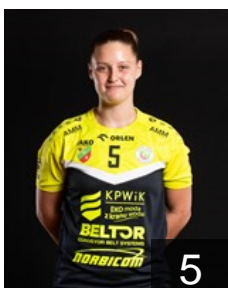

Kucharska Aleksandra

Position: Centre Back
Place of birth: Gryfino
Date of birth: 31.12.1989
Height: 175 cm

POL

Maczka Anna

Position: Centre Back
Place of birth: Lublin
Date of birth: 27.09.1993
Height: 175 cm

UKR

Melekestseva Anastasiia

Position: Line Player
Place of birth: Uzhgorod
Date of birth: 23.05.1998
Height: 171 cm

EHF Club Competition – Delegation list

EHF European Cup Women 2025/26

 POL KPR Gminy Kobierzyce - Players

 POL

Pawelek Justyna

Position: Centre Back
Place of birth: Klodzko
Date of birth: 12.04.2005
Height: 168 cm

 UKR

Saltaniuk Viktoriia

Position: Goalkeeper
Place of birth: Kyiv region
Date of birth: 08.10.2000
Height: 179 cm

 UKR

Shukal Milana

Position: Right Back
Place of birth: Uzgorod
Date of birth: 16.08.2001
Height: 171 cm

 POL

Stapurewicz Paulina

Position: Right Back
Place of birth: Elblag
Date of birth: 05.06.2000
Height: 194 cm