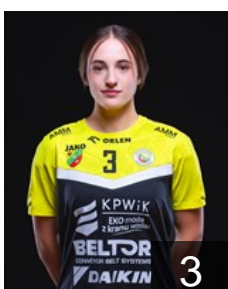

Kucharska Aleksandra

Position: Centre Back
Place of birth: Gryfino
Date of birth: 31.12.1989
Height: 175 cm

POL

Maczka Anna

Position: Centre Back
Place of birth: Lublin
Date of birth: 27.09.1993
Height: 175 cm

UKR

Melekestseva Anastasiia

Position: Line Player
Place of birth: Uzhgorod
Date of birth: 23.05.1998
Height: 171 cm

EHF Club Competition – Delegation list

EHF European Cup Women 2025/26

 POL KPR Gminy Kobierzyce - Players

 POL

Pawelek Justyna

Position: Centre Back
Place of birth: Klodzko
Date of birth: 12.04.2005
Height: 168 cm

 UKR

Saltaniuk Viktoriia

Position: Goalkeeper
Place of birth: Kyiv region
Date of birth: 08.10.2000
Height: 179 cm

 UKR

Shukal Milana

Position: Right Back
Place of birth: Uzgorod
Date of birth: 16.08.2001
Height: 171 cm

 POL

Stapurewicz Paulina

Position: Right Back
Place of birth: Elblag
Date of birth: 05.06.2000
Height: 194 cm