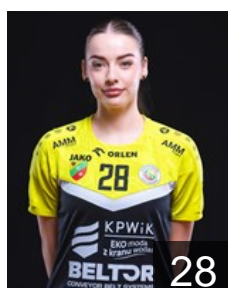

MKD

Despodovska Zorica

Position: Left Back
Place of birth: Skopje
Date of birth: 20.12.1991
Height: 181 cm

POL

Drazyk Magdalena

Position: Centre Back
Place of birth: Swietochlowice
Date of birth: 23.02.1997
Height: 169 cm

MKD

Gakidova Ivana

Position: Line Player
Place of birth: Skopje
Date of birth: 27.02.1995
Height: 180 cm

UKR

Holinska Sofiiia

Position: Centre Back
Place of birth: Lviv
Date of birth: 10.04.2002
Height: 173 cm

POL

Kostuch Wiktoria

Position: Left Wing
Place of birth:
Date of birth: 18.02.2000
Height: 162 cm

POL

Koziol Patrycja

Position: Right Wing
Place of birth: Wroclaw
Date of birth: 21.07.2002
Height: 163 cm

POL

Kucharska Aleksandra

Position: Centre Back
Place of birth: Gryfino
Date of birth: 31.12.1989
Height: 175 cm

POL

Maczka Anna

Position: Centre Back
Place of birth: Lublin
Date of birth: 27.09.1993
Height: 175 cm