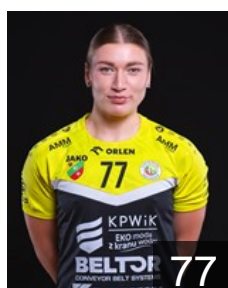

MKD

Gakidova Ivana

Position: Line Player
Place of birth: Skopje
Date of birth: 27.02.1995
Height: 180 cm

UKR

Holinska Sofiiia

Position: Centre Back
Place of birth: Lviv
Date of birth: 10.04.2002
Height: 173 cm

POL

Kostuch Wiktoria

Position: Left Wing
Place of birth:
Date of birth: 18.02.2000
Height: 162 cm

POL

Koziol Patrycja

Position: Right Wing
Place of birth: Wroclaw
Date of birth: 21.07.2002
Height: 163 cm

POL

Kucharska Aleksandra

Position: Centre Back
Place of birth: Gryfino
Date of birth: 31.12.1989
Height: 175 cm

POL

Maczka Anna

Position: Centre Back
Place of birth: Lublin
Date of birth: 27.09.1993
Height: 175 cm

UKR

Melekestseva Anastasiia

Position: Line Player
Place of birth: Uzhgorod
Date of birth: 23.05.1998
Height: 171 cm

EHF Club Competition – Delegation list

EHF European Cup Women 2025/26

 POL KPR Gminy Kobierzyce - Players