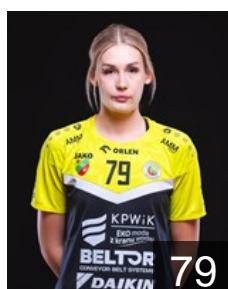

Kucharska Aleksandra

Position: Centre Back
Place of birth: Gryfino
Date of birth: 31.12.1989
Height: 175 cm

POL

Maczka Anna

Position: Centre Back
Place of birth: Lublin
Date of birth: 27.09.1993
Height: 175 cm

UKR

Melekestseva Anastasiia

Position: Line Player
Place of birth: Uzhgorod
Date of birth: 23.05.1998
Height: 171 cm

EHF Club Competition – Delegation list

EHF European Cup Women 2025/26

 POL KPR Gminy Kobierzyce - Players

 POL

Pawelek Justyna

Position: Centre Back
Place of birth: Klodzko
Date of birth: 12.04.2005
Height: 168 cm

 UKR

Saltaniuk Viktoriia

Position: Goalkeeper
Place of birth: Kyiv region
Date of birth: 08.10.2000
Height: 179 cm

 UKR

Shukal Milana

Position: Right Back
Place of birth: Uzgorod
Date of birth: 16.08.2001
Height: 171 cm

 POL

Stapurewicz Paulina

Position: Right Back
Place of birth: Elblag
Date of birth: 05.06.2000
Height: 194 cm