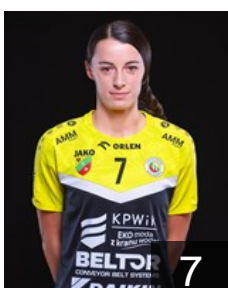

MKD

Despodovska Zorica

Position: Left Back
Place of birth: Skopje
Date of birth: 20.12.1991
Height: 181 cm

POL

Drazyk Magdalena

Position: Centre Back
Place of birth: Swietochlowice
Date of birth: 23.02.1997
Height: 169 cm

MKD

Gakidova Ivana

Position: Line Player
Place of birth: Skopje
Date of birth: 27.02.1995
Height: 180 cm

UKR

Holinska Sofiiia

Position: Centre Back
Place of birth: Lviv
Date of birth: 10.04.2002
Height: 173 cm

POL

Kostuch Wiktoria

Position: Left Wing
Place of birth:
Date of birth: 18.02.2000
Height: 162 cm

POL

Koziol Patrycja

Position: Right Wing
Place of birth: Wroclaw
Date of birth: 21.07.2002
Height: 163 cm

POL

Kucharska Aleksandra

Position: Centre Back
Place of birth: Gryfino
Date of birth: 31.12.1989
Height: 175 cm

POL

Maczka Anna

Position: Centre Back
Place of birth: Lublin
Date of birth: 27.09.1993
Height: 175 cm