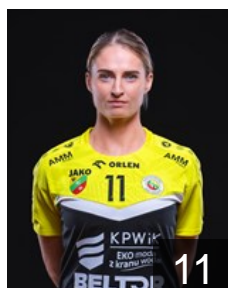

EHF Club Competition – Delegation list

EHF European Cup Women 2025/26

 POL KPR Gminy Kobierzyce - Players

LTU

Arciševskaja Aušra

Position: Left Back
Place of birth: Ryga
Date of birth: 06.06.2001
Height: 184 cm

POL

Buklarewicz Malgorzata

Position: Centre Back
Place of birth: Jelenia Góra
Date of birth: 18.05.1989
Height: 165 cm

POL

Chojnacka Patrycja

Position: Goalkeeper
Place of birth: Lubin
Date of birth: 20.06.1994
Height: 178 cm

MKD

Despodovska Zorica

Position: Left Back
Place of birth: Skopje
Date of birth: 20.12.1991
Height: 181 cm

POL

Drazyk Magdalena

Position: Centre Back
Place of birth: Swietochlowice
Date of birth: 23.02.1997
Height: 169 cm

MKD

Gakidova Ivana

Position: Line Player
Place of birth: Skopje
Date of birth: 27.02.1995
Height: 180 cm

UKR

Holinska Sofiiia

Position: Centre Back
Place of birth: Lviv
Date of birth: 10.04.2002
Height: 173 cm