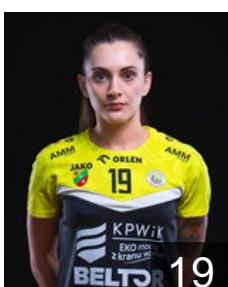

 UKR

Shukal Milana

Position: Right Back
Place of birth: Uzgorod
Date of birth: 16.08.2001
Height: 171 cm

 POL

Stapurewicz Paulina

Position: Right Back
Place of birth: Elblag
Date of birth: 05.06.2000
Height: 194 cm

 POL

Swierczek Justyna

Position: Left Back
Place of birth: Kwidzyn
Date of birth: 17.02.1998
Height: 180 cm

 POL

Szajek-Ostrówka Karolina

Position: Left Wing
Place of birth: Nowy Tomysl
Date of birth: 08.11.1998
Height: 159 cm

 POL

Wazna Zuzanna

Position: Line Player
Place of birth: Stargard
Date of birth: 22.03.1994
Height: 184 cm

 POL

Wiertelak Mariola

Position: Left Wing
Place of birth: Wroclaw
Date of birth: 08.10.1991
Height: 162 cm

 POL

Wisniewska Patrycja

Position: Right Wing
Place of birth: Ilawa
Date of birth: 19.09.1995
Height: 170 cm

 POL

Zimnicka Zuzanna

Position: Left Back
Place of birth: Szczecin
Date of birth: 18.11.2006
Height: 174 cm