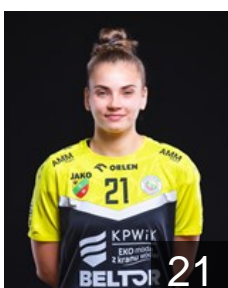

POL

Buklarewicz Malgorzata

Position: Centre Back
Place of birth: Jelenia Góra
Date of birth: 18.05.1989
Height: 165 cm

POL

Chojnacka Patrycja

Position: Goalkeeper
Place of birth: Lubin
Date of birth: 20.06.1994
Height: 178 cm

MKD

Despodovska Zorica

Position: Left Back
Place of birth: Skopje
Date of birth: 20.12.1991
Height: 181 cm

POL

Drazyk Magdalena

Position: Centre Back
Place of birth: Swietochlowice
Date of birth: 23.02.1997
Height: 169 cm

MKD

Gakidova Ivana

Position: Line Player
Place of birth: Skopje
Date of birth: 27.02.1995
Height: 180 cm

UKR

Holinska Sofiiia

Position: Centre Back
Place of birth: Lviv
Date of birth: 10.04.2002
Height: 173 cm

POL

Kostuch Wiktoria

Position: Left Wing
Place of birth:
Date of birth: 18.02.2000
Height: 162 cm

POL

Koziol Patrycja

Position: Right Wing
Place of birth: Wroclaw
Date of birth: 21.07.2002
Height: 163 cm

POL