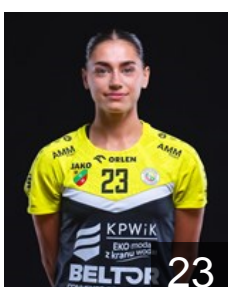

MKD

Despodovska Zorica

Position: Left Back
Place of birth: Skopje
Date of birth: 20.12.1991
Height: 181 cm

POL

Drazyk Magdalena

Position: Centre Back
Place of birth: Swietochlowice
Date of birth: 23.02.1997
Height: 169 cm

MKD

Gakidova Ivana

Position: Line Player
Place of birth: Skopje
Date of birth: 27.02.1995
Height: 180 cm

UKR

Holinska Sofiiia

Position: Centre Back
Place of birth: Lviv
Date of birth: 10.04.2002
Height: 173 cm

POL

Kostuch Wiktoria

Position: Left Wing
Place of birth:
Date of birth: 18.02.2000
Height: 162 cm

POL

Koziol Patrycja

Position: Right Wing
Place of birth: Wroclaw
Date of birth: 21.07.2002
Height: 163 cm

POL

Kucharska Aleksandra

Position: Centre Back
Place of birth: Gryfino
Date of birth: 31.12.1989
Height: 175 cm

POL

Maczka Anna

Position: Centre Back
Place of birth: Lublin
Date of birth: 27.09.1993
Height: 175 cm