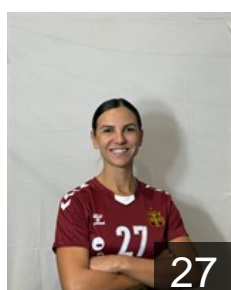

EHF Club Competition – Delegation list

EHF European Cup Women 2025/26

MKD HC Gjorche Petrov-WHC AD Skopje - Players

MKD
Damjanoska Katerina
Position: Line Player
Place of birth: Skopje
Date of birth: 19.05.2003
Height: 173 cm

MKD
Dukoska Teodora
Position: Right Back
Place of birth: Struga
Date of birth: 10.06.2004
Height: 170 cm

MKD
Gjorgjevska Stefanija
Position: Left Wing
Place of birth: Skopje
Date of birth: 27.03.2003
Height: 164 cm

MKD
Gjorgjjevska Mila
Position: Centre Back
Place of birth: Skopje
Date of birth: 31.01.2002
Height: 173 cm

BIH
Isic Armina
Position: Left Back
Place of birth: Mostar
Date of birth: 06.12.1995
Height: 180 cm