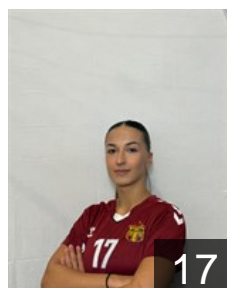

EHF Club Competition – Delegation list

EHF European Cup Women 2025/26

MKD HC Gjorche Petrov-WHC AD Skopje - Players

MKD
Damjanoska Katerina
Position: Line Player
Place of birth: Skopje
Date of birth: 19.05.2003
Height: 173 cm

MKD
Dukoska Teodora
Position: Right Back
Place of birth: Struga
Date of birth: 10.06.2004
Height: 170 cm

MKD
Gjorgjevska Stefanija
Position: Left Wing
Place of birth: Skopje
Date of birth: 27.03.2003
Height: 164 cm

MKD
Gjorgjjevska Mila
Position: Centre Back
Place of birth: Skopje
Date of birth: 31.01.2002
Height: 173 cm

BIH
Isic Armina
Position: Left Back
Place of birth: Mostar
Date of birth: 06.12.1995
Height: 180 cm