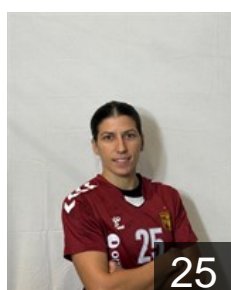

 MKD

Trpeska Anastasija

Position: Line Player
Place of birth: Skopje
Date of birth: 21.04.2006
Height: 176 cm

 MKD

Velkova Iva

Position: Line Player
Place of birth: Skopje
Date of birth: 05.02.2006
Height: 184 cm