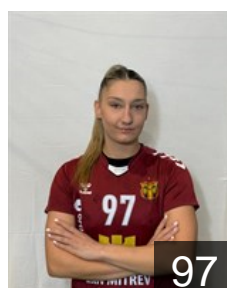

MKD
Gjorgjjevska Mila
Position: Centre Back
Place of birth: Skopje
Date of birth: 31.01.2002
Height: 173 cm

BIH
Isic Armina
Position: Left Back
Place of birth: Mostar
Date of birth: 06.12.1995
Height: 180 cm

POR
Joao Langa Sheila Cesaria
Position: Centre Back
Place of birth: Mocambique
Date of birth: 01.04.2004
Height: 168 cm

MKD
Jovanovska Marija
Position: Goalkeeper
Place of birth: Kumanovo
Date of birth: 30.08.2004
Height: 178 cm

GUI
Kadiatou Sankhon
Position: Right Wing
Place of birth: Conakry
Date of birth: 18.03.2005
Height: 165 cm

MKD
Koceva Bojana
Position: Left Back
Place of birth: Skopje
Date of birth: 29.06.2004
Height: 167 cm

MKD
Koceva Borjana
Position: Centre Back
Place of birth: Skopje
Date of birth: 29.06.2004
Height: 167 cm

MKD
Naumoska Darija
Position: Goalkeeper
Place of birth: Skopje
Date of birth: 02.02.2007
Height: 173 cm