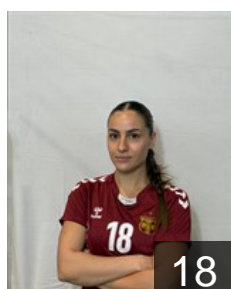

EHF Club Competition – Delegation list

EHF European Cup Women 2025/26

MKD HC Gjorche Petrov-WHC AD Skopje - Players

MKD
Damjanoska Katerina
Position: Line Player
Place of birth: Skopje
Date of birth: 19.05.2003
Height: 173 cm

MKD
Dukoska Teodora
Position: Right Back
Place of birth: Struga
Date of birth: 10.06.2004
Height: 170 cm

MKD
Gjorgjevska Stefanija
Position: Left Wing
Place of birth: Skopje
Date of birth: 27.03.2003
Height: 164 cm

MKD
Gjorgjjevska Mila
Position: Centre Back
Place of birth: Skopje
Date of birth: 31.01.2002
Height: 173 cm

BIH
Isic Armina
Position: Left Back
Place of birth: Mostar
Date of birth: 06.12.1995
Height: 180 cm