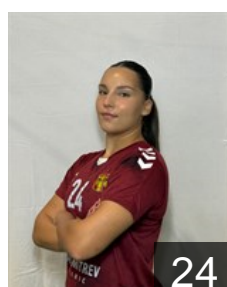

MKD
Gjorgjjevska Mila
Position: Centre Back
Place of birth: Skopje
Date of birth: 31.01.2002
Height: 173 cm

BIH
Isic Armina
Position: Left Back
Place of birth: Mostar
Date of birth: 06.12.1995
Height: 180 cm

POR
Joao Langa Sheila Cesaria
Position: Centre Back
Place of birth: Mocambique
Date of birth: 01.04.2004
Height: 168 cm

MKD
Jovanovska Marija
Position: Goalkeeper
Place of birth: Kumanovo
Date of birth: 30.08.2004
Height: 178 cm

GUI
Kadiatou Sankhon
Position: Right Wing
Place of birth: Conakry
Date of birth: 18.03.2005
Height: 165 cm

MKD
Koceva Bojana
Position: Left Back
Place of birth: Skopje
Date of birth: 29.06.2004
Height: 167 cm

MKD
Koceva Borjana
Position: Centre Back
Place of birth: Skopje
Date of birth: 29.06.2004
Height: 167 cm

MKD
Naumoska Darija
Position: Goalkeeper
Place of birth: Skopje
Date of birth: 02.02.2007
Height: 173 cm