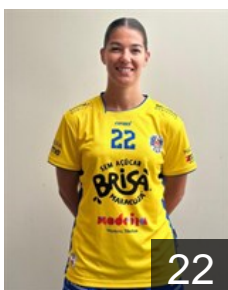

# EHF Club Competition – Delegation list

EHF European Cup Women 2025/26

 POR Madeira Andebol SAD - Players

 POR  
**Ascensão Catarina**  
Position: Right Wing  
Place of birth: Funchal  
Date of birth: 22.09.1992  
Height: 170 cm

 POR  
**Barros Beatriz**  
Position: Line Player  
Place of birth: Funchal  
Date of birth: 12.01.2008  
Height: 175 cm

 POR  
**Cabral Sofia**  
Position: Right Wing  
Place of birth: Funchal  
Date of birth: 07.08.2009  
Height: 160 cm

 POR  
**Jesus Nolasco Duarte Maria**  
Position: Centre Back  
Place of birth: Aveiro  
Date of birth: 22.03.1998  
Height: 163 cm

 POR  
**Jesus Nolasco Duarte N.**  
Position: Right Wing  
Place of birth: Aveiro  
Date of birth: 16.02.2000  
Height: 160 cm