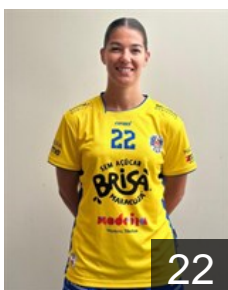

# EHF Club Competition – Delegation list

EHF European Cup Women 2025/26

 POR Madeira Andebol SAD - Players

 POR  
**Ascensão Catarina**  
Position: Right Wing  
Place of birth: Funchal  
Date of birth: 22.09.1992  
Height: 170 cm

 POR  
**Barros Beatriz**  
Position: Line Player  
Place of birth: Funchal  
Date of birth: 12.01.2008  
Height: 175 cm

 POR  
**Cabral Sofia**  
Position: Right Wing  
Place of birth: Funchal  
Date of birth: 07.08.2009  
Height: 160 cm

 POR  
**Jesus Nolasco Duarte Maria**  
Position: Centre Back  
Place of birth: Aveiro  
Date of birth: 22.03.1998  
Height: 163 cm

 POR  
**Ferreira Ana**  
Position: Goalkeeper  
Place of birth: São João da  
Date of birth: 26.08.1999  
Height: 166 cm

 POR  
**Jesus Nolasco Duarte N.**  
Position: Right Wing  
Place of birth: Aveiro  
Date of birth: 16.02.2000  
Height: 160 cm

 NOR  
**Marki Maren**  
Position: Right Back  
Place of birth: Stavanger  
Date of birth: 21.12.2003  
Height: 179 cm