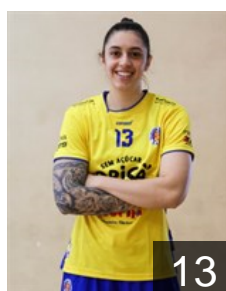

 POR  
**Jesus Nolasco Duarte N.**  
Position: Right Wing  
Place of birth: Aveiro  
Date of birth: 16.02.2000  
Height: 160 cm

 NOR  
**Marki Maren**  
Position: Right Back  
Place of birth: Stavanger  
Date of birth: 21.12.2003  
Height: 179 cm

 POR  
**Coelho Oliveira Joana Filipe**  
Position: Left Back  
Place of birth: Leiria  
Date of birth: 04.01.2002  
Height: 170 cm

 POR

**Rodrigues Barbara**

Position: Line Player  
Place of birth: Porto  
Date of birth: 08.05.1996  
Height: 167 cm

 BRA

**Souza Marilene**

Position: Left Wing  
Place of birth: Ituiutaba Minas  
Date of birth: 23.04.1996  
Height: 161 cm

 BRA

**Vicentini Campos M.**

Position: Line Player  
Place of birth: Barbaracena/MG  
Date of birth: 03.01.2000  
Height: 184 cm