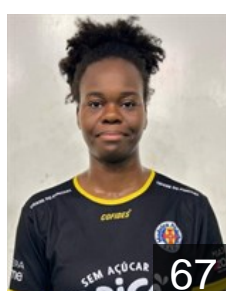

 POR  
**Barros Beatriz**  
Position: Line Player  
Place of birth: Funchal  
Date of birth: 12.01.2008  
Height: 175 cm

 POR  
**Cabral Sofia**  
Position: Right Wing  
Place of birth: Funchal  
Date of birth: 07.08.2009  
Height: 160 cm

 POR  
**Jesus Nolasco Duarte Maria**  
Position: Centre Back  
Place of birth: Aveiro  
Date of birth: 22.03.1998  
Height: 163 cm

 POR  
**Jesus Nolasco Duarte N.**  
Position: Right Wing  
Place of birth: Aveiro  
Date of birth: 16.02.2000  
Height: 160 cm

 POR  
**Ferreira Ana**  
Position: Goalkeeper  
Place of birth: São João da  
Date of birth: 26.08.1999  
Height: 166 cm

 POR  
**Góis Isabel**  
Position: Goalkeeper  
Place of birth: Valencia  
Date of birth: 10.10.1995  
Height: 182 cm

 CGO  
**Ingala Oboul-Handey Laura**  
Position: Left Back  
Place of birth: Epinay sur seine  
Date of birth: 26.09.2002  
Height: 177 cm

 NOR  
**Marki Maren**  
Position: Right Back  
Place of birth: Stavanger  
Date of birth: 21.12.2003  
Height: 179 cm