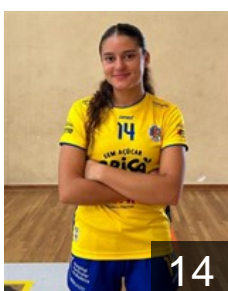

# EHF Club Competition – Delegation list

EHF European Cup Women 2025/26

 POR Madeira Andebol SAD - Players

 POR  
**Ascensão Catarina**  
Position: Right Wing  
Place of birth: Funchal  
Date of birth: 22.09.1992  
Height: 170 cm

 POR  
**Barros Beatriz**  
Position: Line Player  
Place of birth: Funchal  
Date of birth: 12.01.2008  
Height: 175 cm

 POR  
**Cabral Sofia**  
Position: Right Wing  
Place of birth: Funchal  
Date of birth: 07.08.2009  
Height: 160 cm

 POR  
**Jesus Nolasco Duarte Maria**  
Position: Centre Back  
Place of birth: Aveiro  
Date of birth: 22.03.1998  
Height: 163 cm

 POR  
**Ferreira Ana**  
Position: Goalkeeper  
Place of birth: São João da  
Date of birth: 26.08.1999  
Height: 166 cm

 POR  
**Jesus Nolasco Duarte N.**  
Position: Right Wing  
Place of birth: Aveiro  
Date of birth: 16.02.2000  
Height: 160 cm

 NOR  
**Marki Maren**  
Position: Right Back  
Place of birth: Stavanger  
Date of birth: 21.12.2003  
Height: 179 cm