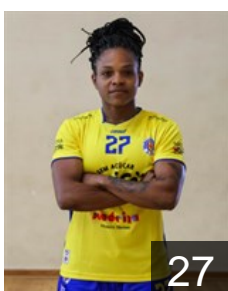

 POR  
**Coelho Oliveira Joana Filipe**  
Position: Left Back  
Place of birth: Leiria  
Date of birth: 04.01.2002  
Height: 170 cm

# EHF Club Competition – Delegation list

EHF European Cup Women 2025/26

 POR Madeira Andebol SAD - Players

 POR

**Ramos Sandra**

Position: Line Player  
Place of birth: Funchal  
Date of birth: 11.08.2001  
Height: 170 cm

 POR

**Rodrigues Barbara**

Position: Line Player  
Place of birth: Porto  
Date of birth: 08.05.1996  
Height: 167 cm

 BRA

**Souza Marilene**

Position: Left Wing  
Place of birth: Ituiutaba Minas  
Date of birth: 23.04.1996  
Height: 161 cm

 BRA

**Vicentini Campos M.**

Position: Line Player  
Place of birth: Barbaracena/MG  
Date of birth: 03.01.2000  
Height: 184 cm