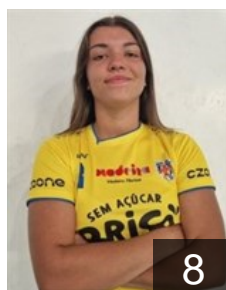

# EHF Club Competition – Delegation list

EHF European Cup Women 2025/26

 POR Madeira Andebol SAD - Players

 POR  
**Ascensão Catarina**  
Position: Right Wing  
Place of birth: Funchal  
Date of birth: 22.09.1992  
Height: 170 cm

 POR  
**Barros Beatriz**  
Position: Line Player  
Place of birth: Funchal  
Date of birth: 12.01.2008  
Height: 175 cm

 POR  
**Cabral Sofia**  
Position: Right Wing  
Place of birth: Funchal  
Date of birth: 07.08.2009  
Height: 160 cm