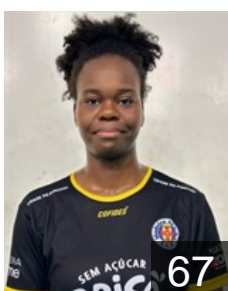

CGO
Ingala Oboul-Handey Laura
Position: Left Back
Place of birth: Epinay sur seine
Date of birth: 26.09.2002
Height: 177 cm