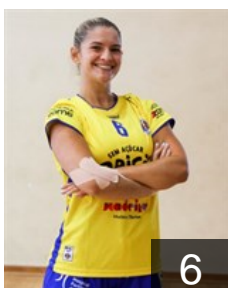

POR Madeira Andebol SAD - Players

POR

Ramos Sandra

Position: Line Player
Place of birth: Funchal
Date of birth: 11.08.2001
Height: 170 cm