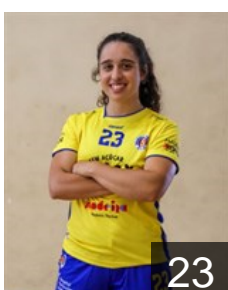

POR
Jesus Nolasco Duarte N.
Position: Right Wing
Place of birth: Aveiro
Date of birth: 16.02.2000
Height: 160 cm