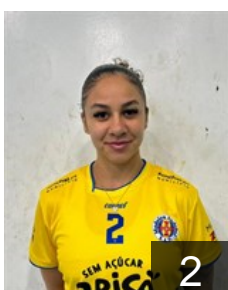

BRA
Nascimento Henrique H.
Position: Left Wing
Place of birth: São Jose Campos
Date of birth: 05.02.2002
Height: -