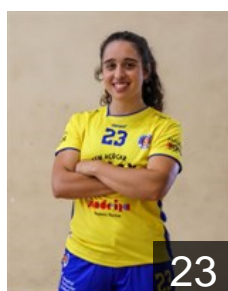

 POR  
**Barros Beatriz**  
Position: Line Player  
Place of birth: Funchal  
Date of birth: 12.01.2008  
Height: 175 cm

 POR  
**Cabral Sofia**  
Position: Right Wing  
Place of birth: Funchal  
Date of birth: 07.08.2009  
Height: 160 cm

 POR  
**Jesus Nolasco Duarte Maria**  
Position: Centre Back  
Place of birth: Aveiro  
Date of birth: 22.03.1998  
Height: 163 cm

 POR  
**Ferreira Ana**  
Position: Goalkeeper  
Place of birth: São João da  
Date of birth: 26.08.1999  
Height: 166 cm

 POR  
**Góis Isabel**  
Position: Goalkeeper  
Place of birth: Valencia  
Date of birth: 10.10.1995  
Height: 182 cm

 CGO  
**Ingala Oboul-Handey Laura**  
Position: Left Back  
Place of birth: Epinay sur seine  
Date of birth: 26.09.2002  
Height: 177 cm

 POR  
**Jesus Nolasco Duarte N.**  
Position: Right Wing  
Place of birth: Aveiro  
Date of birth: 16.02.2000  
Height: 160 cm

 NOR  
**Marki Maren**  
Position: Right Back  
Place of birth: Stavanger  
Date of birth: 21.12.2003  
Height: 179 cm