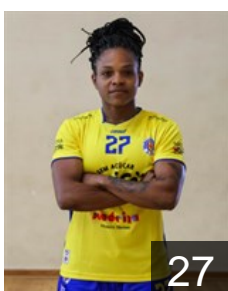

 POR  
**Jesus Nolasco Duarte N.**  
Position: Right Wing  
Place of birth: Aveiro  
Date of birth: 16.02.2000  
Height: 160 cm

 NOR  
**Marki Maren**  
Position: Right Back  
Place of birth: Stavanger  
Date of birth: 21.12.2003  
Height: 179 cm

 POR  
**Coelho Oliveira Joana Filipe**  
Position: Left Back  
Place of birth: Leiria  
Date of birth: 04.01.2002  
Height: 170 cm

# EHF Club Competition – Delegation list

EHF European Cup Women 2025/26

 POR Madeira Andebol SAD - Players

 POR

**Ramos Sandra**

Position: Line Player  
Place of birth: Funchal  
Date of birth: 11.08.2001  
Height: 170 cm

 POR

**Rodrigues Barbara**

Position: Line Player  
Place of birth: Porto  
Date of birth: 08.05.1996  
Height: 167 cm

 BRA

**Souza Marilene**

Position: Left Wing  
Place of birth: Ituiutaba Minas  
Date of birth: 23.04.1996  
Height: 161 cm