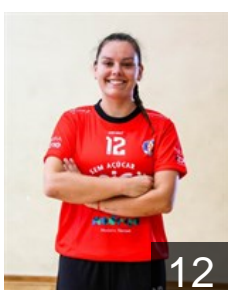

# EHF Club Competition – Delegation list

EHF European Cup Women 2025/26

 POR Madeira Andebol SAD - Players

 POR  
**Ascensão Catarina**  
Position: Right Wing  
Place of birth: Funchal  
Date of birth: 22.09.1992  
Height: 170 cm

 POR  
**Barros Beatriz**  
Position: Line Player  
Place of birth: Funchal  
Date of birth: 12.01.2008  
Height: 175 cm

 POR  
**Cabral Sofia**  
Position: Right Wing  
Place of birth: Funchal  
Date of birth: 07.08.2009  
Height: 160 cm

 POR  
**Jesus Nolasco Duarte Maria**  
Position: Centre Back  
Place of birth: Aveiro  
Date of birth: 22.03.1998  
Height: 163 cm

 POR  
**Ferreira Ana**  
Position: Goalkeeper  
Place of birth: São João da  
Date of birth: 26.08.1999  
Height: 166 cm

 POR  
**Jesus Nolasco Duarte N.**  
Position: Right Wing  
Place of birth: Aveiro  
Date of birth: 16.02.2000  
Height: 160 cm

 NOR  
**Marki Maren**  
Position: Right Back  
Place of birth: Stavanger  
Date of birth: 21.12.2003  
Height: 179 cm