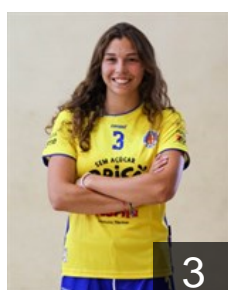

 POR  
**Jesus Nolasco Duarte Maria**  
Position: Centre Back  
Place of birth: Aveiro  
Date of birth: 22.03.1998  
Height: 163 cm

 POR  
**Ferreira Ana**  
Position: Goalkeeper  
Place of birth: São João da  
Date of birth: 26.08.1999  
Height: 166 cm

 POR  
**Góis Isabel**  
Position: Goalkeeper  
Place of birth: Valencia  
Date of birth: 10.10.1995  
Height: 182 cm

 CGO  
**Ingala Oboul-Handey Laura**  
Position: Left Back  
Place of birth: Epinay sur seine  
Date of birth: 26.09.2002  
Height: 177 cm

 POR  
**Jesus Nolasco Duarte N.**  
Position: Right Wing  
Place of birth: Aveiro  
Date of birth: 16.02.2000  
Height: 160 cm

 NOR  
**Marki Maren**  
Position: Right Back  
Place of birth: Stavanger  
Date of birth: 21.12.2003  
Height: 179 cm

 POR  
**Coelho Oliveira Joana Filipe**  
Position: Left Back  
Place of birth: Leiria  
Date of birth: 04.01.2002  
Height: 170 cm