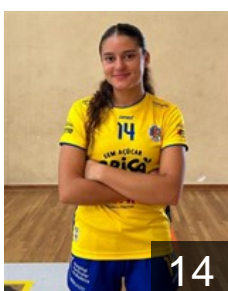

# EHF Club Competition – Delegation list

EHF European Cup Women 2025/26

 POR Madeira Andebol SAD - Players

 POR  
**Ascensão Catarina**  
Position: Right Wing  
Place of birth: Funchal  
Date of birth: 22.09.1992  
Height: 170 cm

 POR  
**Barros Beatriz**  
Position: Line Player  
Place of birth: Funchal  
Date of birth: 12.01.2008  
Height: 175 cm

 POR  
**Cabral Sofia**  
Position: Right Wing  
Place of birth: Funchal  
Date of birth: 07.08.2009  
Height: 160 cm

 POR  
**Jesus Nolasco Duarte Maria**  
Position: Centre Back  
Place of birth: Aveiro  
Date of birth: 22.03.1998  
Height: 163 cm

 POR  
**Jesus Nolasco Duarte N.**  
Position: Right Wing  
Place of birth: Aveiro  
Date of birth: 16.02.2000  
Height: 160 cm