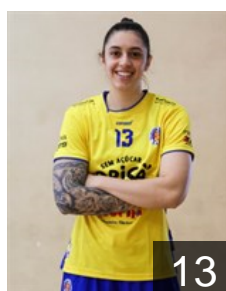

 POR  
**Coelho Oliveira Joana Filipe**  
Position: Left Back  
Place of birth: Leiria  
Date of birth: 04.01.2002  
Height: 170 cm

 POR

**Rodrigues Barbara**

Position: Line Player  
Place of birth: Porto  
Date of birth: 08.05.1996  
Height: 167 cm

 BRA

**Souza Marilene**

Position: Left Wing  
Place of birth: Ituiutaba Minas  
Date of birth: 23.04.1996  
Height: 161 cm

 BRA

**Vicentini Campos M.**

Position: Line Player  
Place of birth: Barbaracena/MG  
Date of birth: 03.01.2000  
Height: 184 cm