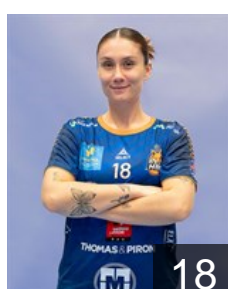

 LUX

Gambini Svenia

Position: Left Wing
Place of birth: Esch/Alzette
Date of birth: 13.01.1999
Height: 165 cm

 FRA

Hoé Emeline

Position: Goalkeeper
Place of birth: Thionville
Date of birth: 07.01.2001
Height: 175 cm

 LUX

Hummel Zoya

Position: Back
Place of birth: Luxembourg
Date of birth: 11.10.2007
Height: 175 cm

 LUX

Jominet Sam

Position: Left Wing
Place of birth: Esch/Alzette
Date of birth: 29.03.2007
Height: 165 cm

 LUX

Krier Joy

Position: Right Wing
Place of birth: Esch/Alzette
Date of birth: 29.07.1997
Height: 175 cm

EHF Club Competition – Delegation list

EHF European Cup Women 2025/26

 LUX HB Dudelange - Players

 LUX

Mputu Lozano Paula

Position: Back
Place of birth: Porto
Date of birth: 24.09.2006
Height: 165 cm

 FRA

Sequeira Christelle

Position: Goalkeeper
Place of birth: Metz
Date of birth: 29.11.1996
Height: 175 cm