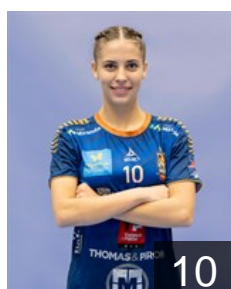

 LUX

Krier Joy

Position: Right Wing
Place of birth: Esch/Alzette
Date of birth: 29.07.1997
Height: 175 cm

EHF Club Competition – Delegation list

EHF European Cup Women 2025/26

 LUX HB Dudelange - Players

 LUX

Mputu Lozano Paula

Position: Back
Place of birth: Porto
Date of birth: 24.09.2006
Height: 165 cm

 FRA

Sequeira Christelle

Position: Goalkeeper
Place of birth: Metz
Date of birth: 29.11.1996
Height: 175 cm

 LUX

Steffen Lara

Position: Right Wing
Place of birth: Esch/Alzette
Date of birth: 29.06.2007
Height: 171 cm

 LUX

Steichen Lea

Position: Line Player
Place of birth: Luxembourg
Date of birth: 09.02.2007
Height: 176 cm

 LUX

Willems Laura

Position: Line Player
Place of birth: Trier
Date of birth: 05.09.1997
Height: 169 cm

 LUX

Wirtz Joy

Position: Left Back
Place of birth: Dudelange
Date of birth: 18.03.1996
Height: 176 cm