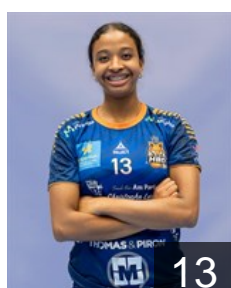

EHF Club Competition – Delegation list

EHF European Cup Women 2025/26

 LUX HB Dudelange - Players

 LUX

Borrelli Maria Maddalena

Position: Left Wing
Place of birth: Luxembourg
Date of birth: 01.10.2007
Height: 170 cm

 LUX

Caruso Zoé

Position: Right Wing
Place of birth: Dudelange
Date of birth: 11.07.2001
Height: 165 cm

 LUX

Ciufoli Laura

Position: Back
Place of birth: Esch/Alzette
Date of birth: 24.02.2007
Height: 180 cm

 LUX

Dautaj Dea

Position: Back
Place of birth: Luxembourg
Date of birth: 27.07.2000
Height: 177 cm

 LUX

De Jesus Gomes Ferreira V.

Position: Line Player
Place of birth: Ettelbruck
Date of birth: 24.01.2007
Height: 172 cm

 LUX

Dickes Sharon

Position: Back
Place of birth: Dudelange
Date of birth: 24.06.1998
Height: 170 cm

 LUX

Fanguero Santos B.

Position: Goalkeeper
Place of birth: Matosinhos
Date of birth: 25.10.2006
Height: 164 cm