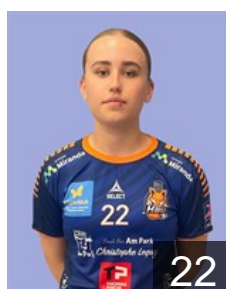

 LUX

Krier Joy

Position: Right Wing
Place of birth: Esch/Alzette
Date of birth: 29.07.1997
Height: 175 cm

EHF Club Competition – Delegation list

EHF European Cup Women 2025/26

 LUX HB Dudelange - Players

 LUX

Mputu Lozano Paula

Position: Back
Place of birth: Porto
Date of birth: 24.09.2006
Height: 165 cm

 FRA

Sequeira Christelle

Position: Goalkeeper
Place of birth: Metz
Date of birth: 29.11.1996
Height: 175 cm

 LUX

Steffen Lara

Position: Right Wing
Place of birth: Esch/Alzette
Date of birth: 29.06.2007
Height: 171 cm

 LUX

Steichen Lea

Position: Line Player
Place of birth: Luxembourg
Date of birth: 09.02.2007
Height: 176 cm

 LUX

Willems Laura

Position: Line Player
Place of birth: Trier
Date of birth: 05.09.1997
Height: 169 cm

 LUX

Wirtz Joy

Position: Left Back
Place of birth: Dudelange
Date of birth: 18.03.1996
Height: 176 cm