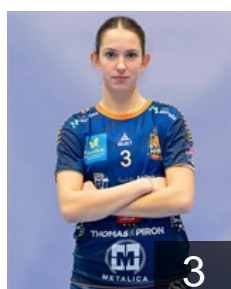

EHF Club Competition – Delegation list

EHF European Cup Women 2025/26

 LUX HB Dudelange - Players

 LUX

Borrelli Maria Maddalena

Position: Left Wing
Place of birth: Luxembourg
Date of birth: 01.10.2007
Height: 170 cm

 LUX

Caruso Zoé

Position: Right Wing
Place of birth: Dudelange
Date of birth: 11.07.2001
Height: 165 cm

 LUX

Ciufoli Laura

Position: Back
Place of birth: Esch/Alzette
Date of birth: 24.02.2007
Height: 180 cm