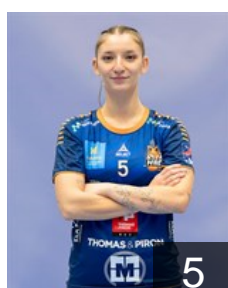

 LUX

Caruso Zoé

Position: Right Wing
Place of birth: Dudelange
Date of birth: 11.07.2001
Height: 165 cm

 LUX

Ciufoli Laura

Position: Back
Place of birth: Esch/Alzette
Date of birth: 24.02.2007
Height: 180 cm

 LUX

Dautaj Dea

Position: Back
Place of birth: Luxembourg
Date of birth: 27.07.2000
Height: 177 cm

 LUX

De Jesus Gomes Ferreira V.

Position: Line Player
Place of birth: Ettelbruck
Date of birth: 24.01.2007
Height: 172 cm

 LUX

Dickes Sharon

Position: Back
Place of birth: Dudelange
Date of birth: 24.06.1998
Height: 170 cm

 LUX

Fanguero Santos B.

Position: Goalkeeper
Place of birth: Matosinhos
Date of birth: 25.10.2006
Height: 164 cm

 LUX

Gambini Svenia

Position: Left Wing
Place of birth: Esch/Alzette
Date of birth: 13.01.1999
Height: 165 cm

 FRA

Hoé Emeline

Position: Goalkeeper
Place of birth: Thionville
Date of birth: 07.01.2001
Height: 175 cm