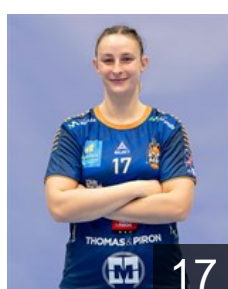

EHF Club Competition – Delegation list

EHF European Cup Women 2025/26

 LUX HB Dudelange - Players

 LUX

Borrelli Maria Maddalena

Position: Left Wing
Place of birth: Luxembourg
Date of birth: 01.10.2007
Height: 170 cm

 LUX

Dickes Sharon

Position: Back
Place of birth: Dudelange
Date of birth: 24.06.1998
Height: 170 cm

 LUX

Fanguero Santos B.

Position: Goalkeeper
Place of birth: Matosinhos
Date of birth: 25.10.2006
Height: 164 cm

 LUX

Gambini Svenia

Position: Left Wing
Place of birth: Esch/Alzette
Date of birth: 13.01.1999
Height: 165 cm

 FRA

Hoé Emeline

Position: Goalkeeper
Place of birth: Thionville
Date of birth: 07.01.2001
Height: 175 cm

 LUX

Hummel Zoya

Position: Back
Place of birth: Luxembourg
Date of birth: 11.10.2007
Height: 175 cm

 LUX

Jominet Sam

Position: Left Wing
Place of birth: Esch/Alzette
Date of birth: 29.03.2007
Height: 165 cm