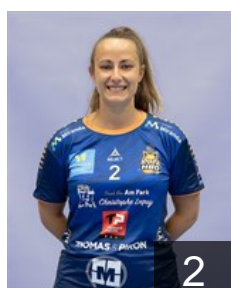

Mputu Lozano Paula

Position: Back
Place of birth: Porto
Date of birth: 24.09.2006
Height: 165 cm

 FRA

Sequeira Christelle

Position: Goalkeeper
Place of birth: Metz
Date of birth: 29.11.1996
Height: 175 cm

 LUX

Steffen Lara

Position: Right Wing
Place of birth: Esch/Alzette
Date of birth: 29.06.2007
Height: 171 cm

 LUX

Steichen Lea

Position: Line Player
Place of birth: Luxembourg
Date of birth: 09.02.2007
Height: 176 cm

 LUX

Willems Laura

Position: Line Player
Place of birth: Trier
Date of birth: 05.09.1997
Height: 169 cm

 LUX

Wirtz Joy

Position: Left Back
Place of birth: Dudelange
Date of birth: 18.03.1996
Height: 176 cm

 LUX

Wirtz Kim

Position: Back
Place of birth: Dudelange
Date of birth: 11.12.1992
Height: 164 cm

TEAM OFFICIALS

 LUX

Dickes Anna Maria

Team Manager
Date of birth: 23.02.1969

 FRA