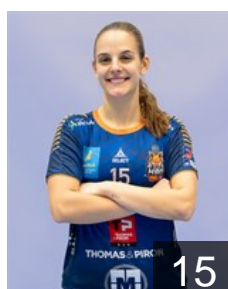

EHF Club Competition – Delegation list

EHF European Cup Women 2025/26

 LUX HB Dudelange - Players

 LUX

Borrelli Maria Maddalena

Position: Left Wing
Place of birth: Luxembourg
Date of birth: 01.10.2007
Height: 170 cm

 LUX

Caruso Zoé

Position: Right Wing
Place of birth: Dudelange
Date of birth: 11.07.2001
Height: 165 cm

 LUX

Ciufoli Laura

Position: Back
Place of birth: Esch/Alzette
Date of birth: 24.02.2007
Height: 180 cm

 LUX

Dautaj Dea

Position: Back
Place of birth: Luxembourg
Date of birth: 27.07.2000
Height: 177 cm

 LUX

De Jesus Gomes Ferreira V.

Position: Line Player
Place of birth: Ettelbruck
Date of birth: 24.01.2007
Height: 172 cm

 LUX

Dickes Sharon

Position: Back
Place of birth: Dudelange
Date of birth: 24.06.1998
Height: 170 cm

 LUX

Fanguero Santos B.

Position: Goalkeeper
Place of birth: Matosinhos
Date of birth: 25.10.2006
Height: 164 cm