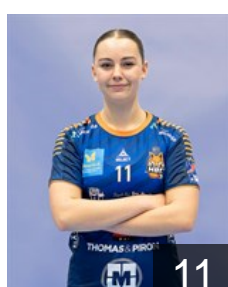

 LUX

Dickes Sharon

Position: Back
Place of birth: Dudelange
Date of birth: 24.06.1998
Height: 170 cm

 LUX

Fanguero Santos B.

Position: Goalkeeper
Place of birth: Matosinhos
Date of birth: 25.10.2006
Height: 164 cm

 LUX

Gambini Svenia

Position: Left Wing
Place of birth: Esch/Alzette
Date of birth: 13.01.1999
Height: 165 cm

 FRA

Hoé Emeline

Position: Goalkeeper
Place of birth: Thionville
Date of birth: 07.01.2001
Height: 175 cm

 LUX

Hummel Zoya

Position: Back
Place of birth: Luxembourg
Date of birth: 11.10.2007
Height: 175 cm

 LUX

Jominet Sam

Position: Left Wing
Place of birth: Esch/Alzette
Date of birth: 29.03.2007
Height: 165 cm

 LUX

Krier Joy

Position: Right Wing
Place of birth: Esch/Alzette
Date of birth: 29.07.1997
Height: 175 cm

EHF Club Competition – Delegation list

EHF European Cup Women 2025/26

 LUX HB Dudelange - Players

 LUX