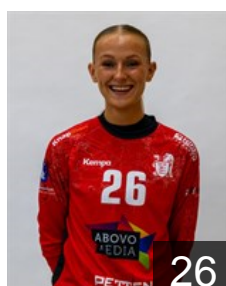

NED

Jansma Eva

Position: Goalkeeper
Place of birth: Hoorn
Date of birth: 27.06.2002
Height: 174 cm