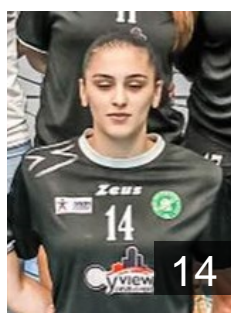

RUS

Lavrentieva Maria

Position: Wing
Place of birth:
Date of birth: 04.04.2004
Height: -