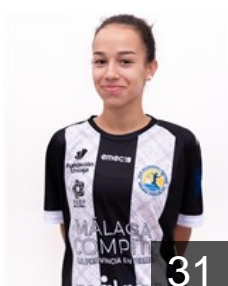

 **ESP**

**Jiménez Martín Lucía**

Position: Left Wing  
Place of birth: Málaga  
Date of birth: 28.03.2006  
Height: 160 cm

 **ESP**

**Linares Heredia Laura**

Position: Left Back  
Place of birth: Malaga  
Date of birth: 23.08.2009  
Height: 170 cm

 **ESP**

**López Jiménez Esperanza**

Position: Back  
Place of birth: Málaga  
Date of birth: 04.04.1992  
Height: 157 cm

 **ESP**

**López Jiménez Soledad**

Position: Left Wing  
Place of birth: Málaga  
Date of birth: 04.04.1992  
Height: 162 cm

 **ESP**

**Ocaña Vera María**

Position: Left Back  
Place of birth: Málaga  
Date of birth: 06.09.2006  
Height: 172 cm

 **ESP**

**Piñeira Calero Bárbara**

Position: Back  
Place of birth: Málaga  
Date of birth: 21.04.2002  
Height: 175 cm

 **ARG**

**Romero Martina**

Position: Centre Back  
Place of birth: Buenos Aires  
Date of birth: 18.03.2002  
Height: 171 cm

 **ESP**

**Sánchez López Paula**

Position: Left Wing  
Place of birth: Malaga  
Date of birth: 10.03.2009  
Height: 160 cm