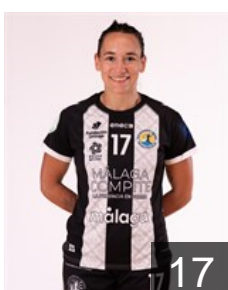

# EHF Club Competition – Delegation list

EHF European Cup Women 2025/26

 ESP Costa del Sol Malaga - Players

 ESP

**Arderius Martin Silvia**

Position: Centre Back  
Place of birth: Madrid  
Date of birth: 11.07.1990  
Height: 168 cm

 ESP

**Barros Muñoz Mainer**

Position: Right Wing  
Place of birth: Rentería  
Date of birth: 04.09.2001  
Height: 173 cm

 POR

**Bento Campos Rita**

Position: Line Player  
Place of birth: Leiria  
Date of birth: 21.03.2002  
Height: 184 cm

 ESP

**Berasategi Eizaguirre Estitxu**

Position: Left Back  
Place of birth: Usurbil  
Date of birth: 07.09.1999  
Height: 181 cm

 ARG

**Campigli Rodriguez Rocío**

Position: Line Player  
Place of birth: Buenos Aires  
Date of birth: 06.08.1994  
Height: 170 cm