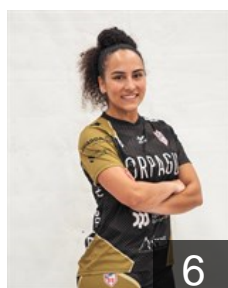

PAR

Mendoza Peralta J.

Position: Right Wing
Place of birth: ASUNCION
Date of birth: 27.05.2002
Height: 165 cm

6