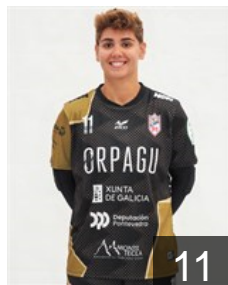

ESP

Cacheda González Cecilia

Position: Field Player
Place of birth: Lalin
Date of birth: 15.02.1995
Height: 165 cm

11