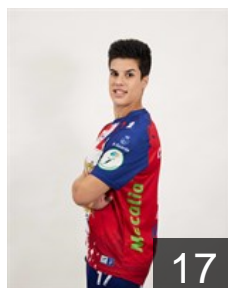

EHF Club Competition – Delegation list

EHF European Cup Women 2025/26

 **ESP** Club Balonmán Atlético Guardes - Players

FRA

Balzinc Amandine Audrey

Position: Goalkeeper
Place of birth: TOULON
Date of birth: 07.06.1993
Height: 178 cm

77

ESP

Cacheda González Cecilia

Position: Field Player
Place of birth: Lalin
Date of birth: 15.02.1995
Height: 165 cm

11

ESP

Castro Viaño Carmen

Position: Right Wing
Place of birth: REDONDELA
Date of birth: 28.08.2002
Height: 172 cm

18

ESP

Cifuentes Bermejo Cristina

Position: Line Player
Place of birth: Valladolid
Date of birth: 30.10.1993
Height: 168 cm

17

ESP

Gil Muñoz Nerea

Position: Field Player
Place of birth: PAMPLONA
Date of birth: 03.04.2001
Height: 165 cm