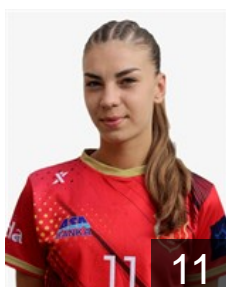

## Hamzic Daria

Position: Line Player  
Place of birth: Zenica  
Date of birth: 14.06.2011  
Height: 180 cm

 BIH

## Hasic Lejla

Position: Left Wing  
Place of birth: Zenica  
Date of birth: 23.06.2012  
Height: 167 cm

 BIH