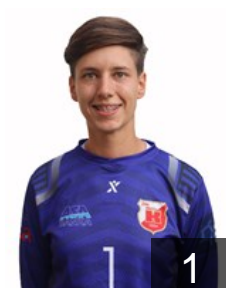

## Osmanovic Jasmina

Position: Right Back  
Place of birth: Tuzla  
Date of birth: 05.04.2000  
Height: 186 cm

 BIH

## Ridžal Hena

Position: Right Wing  
Place of birth: Zenica  
Date of birth: 22.07.2003  
Height: 172 cm

 BIH

## Sehic Sara

Position: Goalkeeper  
Place of birth: Zenica  
Date of birth: 20.01.2005  
Height: 170 cm

 BIH