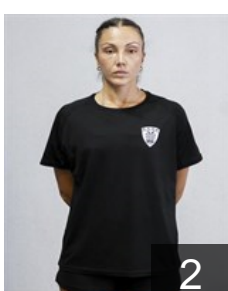

8

 MNE

Grbavcevic Milica

Position: Line Player
Place of birth: Cetinje
Date of birth: 26.04.1995
Height: 182 cm

26

 GRE

Kerlidi Eleni Ioanna

Position: Right Wing
Place of birth: Veroia
Date of birth: 23.10.2000
Height: 178 cm