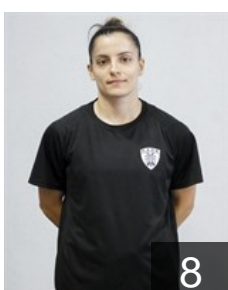

20

 GRE

Argiropolou Panagiota

Position: Line Player
Place of birth: Athens
Date of birth: 16.06.1998
Height: 174 cm

3

 BRA

Buratto Brocardo Barbara

Position: Right Back
Place of birth: São Paulo
Date of birth: 08.01.1991
Height: 165 cm

88

 BRA

De Souza Menezes M.

Position: Line Player
Place of birth: Recife/Pe
Date of birth: 01.10.2000
Height: 177 cm

19

 GRE

Gkatziou Vasiliki

Position: Right Back
Place of birth: Kastoria
Date of birth: 08.10.1997
Height: 168 cm