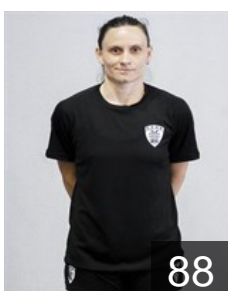

EHF Club Competition – Delegation list

EHF European Cup Women 2025/26

 GRE A.C. PAOK - Players

 GRE

Andritsou Olympia

Position: Centre Back
Place of birth: Thessaloniki
Date of birth: 08.01.1998
Height: 167 cm

20

 GRE

Argiropolou Panagiota

Position: Line Player
Place of birth: Athens
Date of birth: 16.06.1998
Height: 174 cm

3

 BRA

Buratto Brocardo Barbara

Position: Right Back
Place of birth: São Paulo
Date of birth: 08.01.1991
Height: 165 cm

88

 BRA

De Souza Menezes M.

Position: Line Player
Place of birth: Recife/Pe
Date of birth: 01.10.2000
Height: 177 cm

19

 GRE

Gkatziou Vasiliki

Position: Right Back
Place of birth: Kastoria
Date of birth: 08.10.1997
Height: 168 cm