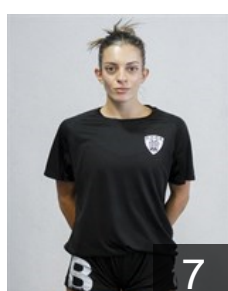

GRE

Koukmisi Aikaterini

Position: Centre Back
Place of birth: Thessaloniki
Date of birth: 13.09.2000
Height: 169 cm

7