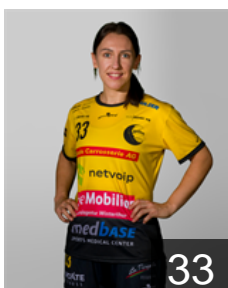

EHF Club Competition – Delegation list

EHF European Cup Women 2025/26

 SUI Yellow Winterthur - Players

 POL

Abramowicz Aleksandra

Position: Line Player
Place of birth: Tychy
Date of birth: 28.10.1994
Height: 173 cm

 SUI

Barancová Miriam

Position: Right Wing
Place of birth: Zwiesel
Date of birth: 08.05.2007
Height: 175 cm

 SUI

Chappuis Charlotte

Position: Goalkeeper
Place of birth: Vevey
Date of birth: 19.11.2004
Height: 174 cm

 NED

Drent Maxime

Position: Centre Back
Place of birth: Heerlem
Date of birth: 25.03.1999
Height: 174 cm

 SUI

Dübendorfer Noana

Position: Left Back
Place of birth: Winterthur
Date of birth: 10.10.2005
Height: 174 cm