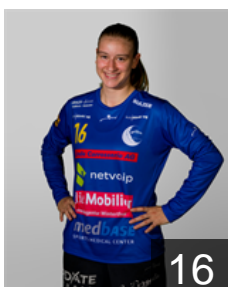

 SUI

Osterwalder Noëlle

Position: Centre Back
Place of birth: Stettfurt
Date of birth: 11.03.2008
Height: 173 cm

11

 SUI

Schwarz Rahel

Position: Goalkeeper
Place of birth: Frauenfeld
Date of birth: 23.07.2003
Height: 170 cm

1

 SUI

Simsek Eda

Position: Left Wing
Place of birth: Bern
Date of birth: 11.04.2005
Height: 170 cm

31

 SVK

Skoricova Petra

Position: Right Back
Place of birth: Nitra
Date of birth: 16.07.1999
Height: 183 cm

5

 SUI

Stüdemann von Ehrenstein

Position: Goalkeeper
Place of birth:
Date of birth: 07.08.2005
Height: 171 cm

16

 SRB

Vasic Mina

Position: Left Back
Place of birth: Belgrad
Date of birth: 23.07.1997
Height: 177 cm

2

 SUI

Zoller Melina

Position: Right Wing
Place of birth: Remetschwil AG
Date of birth: 23.12.2003
Height: 162 cm

6

TEAM OFFICIALS

 POL

Fiodor Adrian