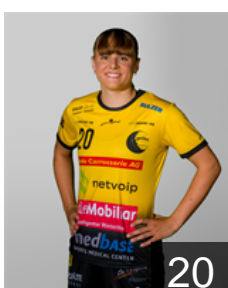

 SUI

Barancová Miriam

Position: Right Wing
Place of birth: Zwiesel
Date of birth: 08.05.2007
Height: 175 cm

 SUI

Chappuis Charlotte

Position: Goalkeeper
Place of birth: Vevey
Date of birth: 19.11.2004
Height: 174 cm

 NED

Drent Maxime

Position: Centre Back
Place of birth: Heerlem
Date of birth: 25.03.1999
Height: 174 cm

 SUI

Dübendorfer Noana

Position: Left Back
Place of birth: Winterthur
Date of birth: 10.10.2005
Height: 174 cm