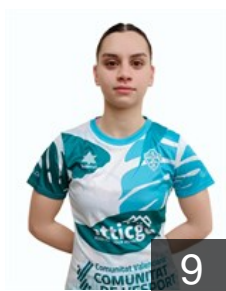

 ESP

Pérez Rodriguez Eva Maria

Position: Right Back
Place of birth: Granada
Date of birth: 12.09.2007
Height: 186 cm

 ESP

Rubio Wittich Vanessa

Position: Line Player
Place of birth: Valencia
Date of birth: 17.04.2004
Height: 180 cm

 ESP

Solla Prado Noelia

Position: Line Player
Place of birth: Pontevedra
Date of birth: 22.09.2004
Height: 171 cm

 ARG

Spinelli Azul

Position: Right Back
Place of birth: Buenos Aires
Date of birth: 04.09.2004
Height: 170 cm