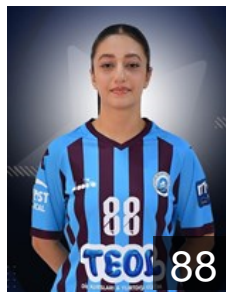

21

10

 **TUR**

Öztürk Hiranur

Position: Goalkeeper
Place of birth:
Date of birth: 08.03.2006
Height: -

 **TUR**

Sarikaya Kübra

Position: Left Wing
Place of birth:
Date of birth: 14.10.1996
Height: -

16

17

EHF Club Competition – Delegation list

EHF European Cup Women 2025/26

 TUR Trabzon Ortahisar BSK - Players

 TUR

Topaloglu Acar Perihan

Position: Left Back
Place of birth:
Date of birth: 31.08.1987
Height: -

 TUR

Yalçın Eylül Silan

Position: Right Wing
Place of birth:
Date of birth: 07.04.2005
Height: -

 TUR

Zaman Özge

Position: Centre Back
Place of birth:
Date of birth: 17.12.2008
Height: -

TEAM OFFICIALS

 TUR