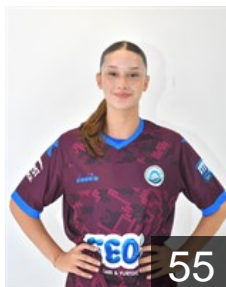

EHF Club Competition – Delegation list

EHF European Cup Women 2025/26

 **TUR** Trabzon Ortahisar BSK - Players

 **TUR**

Akçayoglu Kübra

Position: Left Wing
Place of birth:
Date of birth: 20.08.1993
Height: -