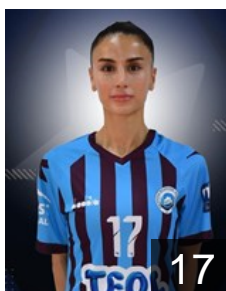

59

13

 **TUR**

Özdemir Arife

Position: Centre Back
Place of birth:
Date of birth: 02.01.1995
Height: -

 **TUR**

Öztürk Beyza Nur

Position: Centre Back
Place of birth:
Date of birth: 01.09.2001
Height: -

21

10

 **TUR**

Öztürk Hiranur

Position: Goalkeeper
Place of birth:
Date of birth: 08.03.2006
Height: -

 **TUR**

Sarikaya Kübra

Position: Left Wing
Place of birth:
Date of birth: 14.10.1996
Height: -