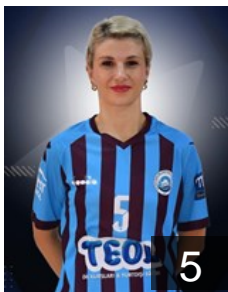

21

10

 **TUR**

Öztürk Hiranur

Position: Goalkeeper
Place of birth:
Date of birth: 08.03.2006
Height: -

 **TUR**

Sarikaya Kübra

Position: Left Wing
Place of birth:
Date of birth: 14.10.1996
Height: -

16

17

EHF Club Competition – Delegation list

EHF European Cup Women 2025/26

 TUR Trabzon Ortahisar BSK - Players

 TUR

Topaloglu Acar Perihan

Position: Left Back
Place of birth:
Date of birth: 31.08.1987
Height: -

 TUR

Yalçın Eylül Silan

Position: Right Wing
Place of birth:
Date of birth: 07.04.2005
Height: -

 TUR

Zaman Özge

Position: Centre Back
Place of birth:
Date of birth: 17.12.2008
Height: -

TEAM OFFICIALS

 TUR