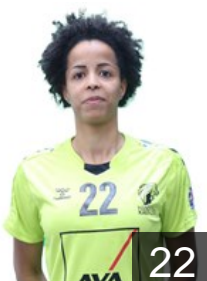

 LUX

Kirtz Lena

Position: Centre Back
Place of birth: Dudelange
Date of birth: 07.04.2000
Height: 173 cm

 LUX

Medeiros Irina

Position: Line Player
Place of birth: Esch/alzette
Date of birth: 21.01.2009
Height: 175 cm

 LUX

Melchior Lysa

Position: Back
Place of birth: Esch/Alzette
Date of birth: 31.07.2009
Height: 173 cm

 POL

Milek Daria

Position: Back
Place of birth: Lubin
Date of birth: 07.08.2000
Height: 175 cm

 LUX

Monteiro Costa Doris

Position: Back
Place of birth: Luxembourg
Date of birth: 21.10.1985
Height: 183 cm

EHF Club Competition – Delegation list

EHF European Cup Women 2025/26

 LUX Handball Kaerjeng - Players

 LUX

Parisot Doreen

Position: Left Wing
Place of birth: Esch/Alzette
Date of birth: 19.03.2002
Height: 163 cm

 LUX

Pirrotte Yana

Position: Centre Back
Place of birth: Esch/Alzette
Date of birth: 29.01.2000
Height: 168 cm

 LUX