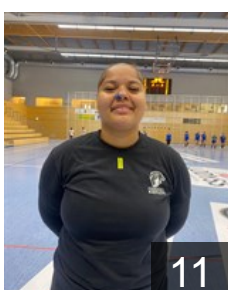

 ROU

Dascalu Luiza Maria

Position: Right Back
Place of birth: Constanta
Date of birth: 18.09.1987
Height: 174 cm

 LUX

Galic Teodora

Position: Back
Place of birth: Luxembourg
Date of birth: 11.06.2005
Height: 165 cm

 LUX

Gustowska Anna

Position: Left Wing
Place of birth: Czestochowa
Date of birth: 07.06.2008
Height: 160 cm

 LUX

Huberty Maëwa

Position: Goalkeeper
Place of birth: Esch/Alzette
Date of birth: 22.11.2007
Height: 178 cm