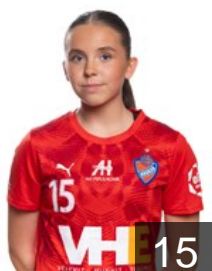

EHF Club Competition – Delegation list

EHF European Cup Women 2025/26

 ISL Haukar - Players

 ISL

Ægisdóttir Ebba Guðríður

Position: Centre Back
Place of birth: Reykjavík
Date of birth: 03.10.2009
Height: 172 cm

 ISL

Ægisdóttir Ester Amíra

Position: Centre Back
Place of birth: Reykjavík
Date of birth: 27.02.2006
Height: 163 cm

 ISL

Arnarsdóttir Alexandra Líf

Position: Line Player
Place of birth: Reykjavík
Date of birth: 22.10.2000
Height: 176 cm

 ISL

Gudmundsdóttir R.

Position: Left Wing
Place of birth: Reykjavík
Date of birth: 26.06.2004
Height: 170 cm

 ISL

Helgadóttir Sara Sif

Position: Goalkeeper
Place of birth: Reykjavík
Date of birth: 08.06.2000
Height: 172 cm