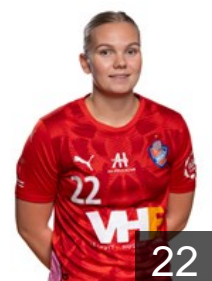

EHF Club Competition – Delegation list

EHF European Cup Women 2025/26

 ISL Haukar - Players

 ISL

Ægisdóttir Ebba Guðríður

Position: Centre Back
Place of birth: Reykjavík
Date of birth: 03.10.2009
Height: 172 cm

 ISL

Ægisdóttir Ester Amíra

Position: Centre Back
Place of birth: Reykjavík
Date of birth: 27.02.2006
Height: 163 cm

 ISL

Arnarsdóttir Alexandra Líf

Position: Line Player
Place of birth: Reykjavík
Date of birth: 22.10.2000
Height: 176 cm

 ISL

Gudmundsdóttir R.

Position: Left Wing
Place of birth: Reykjavík
Date of birth: 26.06.2004
Height: 170 cm

 ISL

Helgadóttir Sara Sif

Position: Goalkeeper
Place of birth: Reykjavík
Date of birth: 08.06.2000
Height: 172 cm