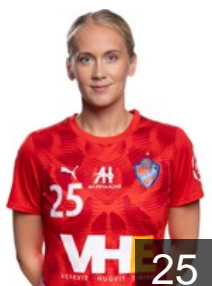

 ISL

Hrafnkelsdóttir Þóra

Position: Left Wing
Place of birth: Reykjavík
Date of birth: 12.10.2006
Height: 160 cm

 ISL

Jaros Rokšana

Position: Line Player
Place of birth: Reykjavík
Date of birth: 18.12.2008
Height: 172 cm

 ISL

Jóhannsdóttir Birta

Position: Left Wing
Place of birth: Reykjavík
Date of birth: 26.04.1999
Height: 170 cm

 ISL

Jóhannsdóttir Inga Dis

Position: Left Back
Place of birth: Reykjavík
Date of birth: 27.03.2004
Height: 184 cm

 ISL

Jónsdóttir Aníta Eik

Position: Left Back
Place of birth: Reykjavík
Date of birth: 06.11.2004
Height: 178 cm

 ISL

Jonsdóttir Rut Arfjörð

Position: Right Back
Place of birth: Reykjavík
Date of birth: 21.07.1990
Height: 176 cm