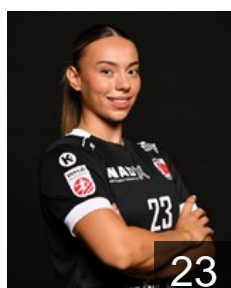

 ITA

Laita Giulia

Position: Centre Back
Place of birth: Varese
Date of birth: 14.10.2004
Height: 167 cm

 AUT

Lauter Anna

Position: Left Back
Place of birth: Linz
Date of birth: 31.12.2004
Height: 167 cm

 AUT

Lochschmidt Ines

Position: Line Player
Place of birth: Wien
Date of birth: 27.12.2003
Height: 166 cm

 AUT

Miljkovic Chiara

Position: Centre Back
Place of birth: Dornbirn
Date of birth: 03.01.2004
Height: 179 cm

 AUT

Mustedanagic Ines

Position: Left Back
Place of birth: Wien
Date of birth: 10.08.2004
Height: 173 cm

 AUT

Mustedanagic Sara

Position: Right Back
Place of birth: Wien
Date of birth: 09.10.2001
Height: 174 cm