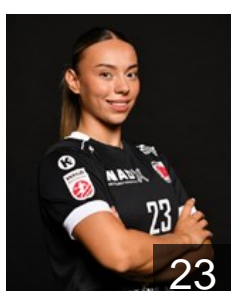

 ITA

Laita Giulia

Position: Centre Back
Place of birth: Varese
Date of birth: 14.10.2004
Height: 167 cm

 AUT

Lauter Anna

Position: Left Back
Place of birth: Linz
Date of birth: 31.12.2004
Height: 167 cm

 AUT

Lochschmidt Ines

Position: Line Player
Place of birth: Wien
Date of birth: 27.12.2003
Height: 166 cm

 AUT

Miljkovic Chiara

Position: Centre Back
Place of birth: Dornbirn
Date of birth: 03.01.2004
Height: 179 cm

 AUT

Mustedanagic Ines

Position: Left Back
Place of birth: Wien
Date of birth: 10.08.2004
Height: 173 cm

 AUT

Mustedanagic Sara

Position: Right Back
Place of birth: Wien
Date of birth: 09.10.2001
Height: 174 cm