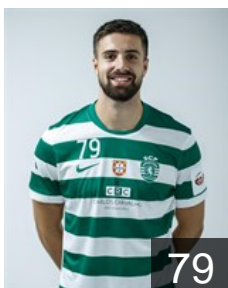

 ARG

Martínez Camí García Pedro

Position: Centre Back
Place of birth: Buenos Aires
Date of birth: 20.12.1999
Height: 190 cm
Weight: 88 kg

9

EHF Club Competition – Delegation list

Machineseeker EHF Champions League

 POR Sporting Clube de Portugal - Players

 CGO

Moga Christian Yahoza

Position: Line Player
Place of birth: Minaffet
Date of birth: 25.05.1998
Height: 197 cm
Weight: 103 kg

44

 POR

Mota Costa Francisco

Position: Right Back
Place of birth: Espinho
Date of birth: 16.02.2005
Height: 190 cm
Weight: 86 kg

6

 POR

Mota Costa Martim

Position: Left Back
Place of birth: Sermonde
Date of birth: 27.09.2002
Height: 188 cm
Weight: 90 kg

79

 POR

Peralta Cardoso F.

Position: Line Player
Place of birth:
Date of birth: 11.05.2008
Height: -
Weight: -