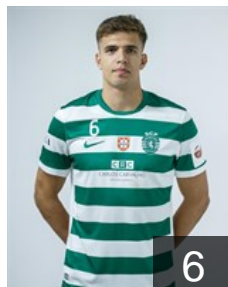

 ARG

Martínez Camí García Pedro

Position: Centre Back
Place of birth: Buenos Aires
Date of birth: 20.12.1999
Height: 190 cm
Weight: 88 kg

9

EHF Club Competition – Delegation list

Machineseeker EHF Champions League

 POR Sporting Clube de Portugal - Players

 CGO

Moga Christian Yahoza

Position: Line Player
Place of birth: Minaffet
Date of birth: 25.05.1998
Height: 197 cm
Weight: 103 kg

44

 POR

Mota Costa Francisco

Position: Right Back
Place of birth: Espinho
Date of birth: 16.02.2005
Height: 190 cm
Weight: 86 kg

6

 POR

Mota Costa Martim

Position: Left Back
Place of birth: Sermonde
Date of birth: 27.09.2002
Height: 188 cm
Weight: 90 kg

79

 POR

Peralta Cardoso F.

Position: Line Player
Place of birth:
Date of birth: 11.05.2008
Height: -
Weight: -