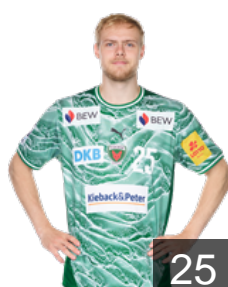

 GER

Höler Frederik

Position: Goalkeeper
Place of birth: Hagen
Date of birth: 26.01.2004
Height: 188 cm
Weight: 86 kg

 GER

Joppich Pius

Position: Goalkeeper
Place of birth: Memmingen
Date of birth: 08.12.2005
Height: 192 cm
Weight: 112 kg

 AUT

Kofler Jonas

Position: Line Player
Place of birth: Vienna
Date of birth: 03.06.2005
Height: 187 cm
Weight: 86 kg

 GER

Kusche Julian

Position: Centre Back
Place of birth: Esslingen am
Date of birth: 13.07.2006
Height: 184 cm
Weight: 80 kg

 GER

Lahuis Henning

Position: Goalkeeper
Place of birth: Bremen
Date of birth: 11.05.2007
Height: 195 cm
Weight: 85 kg

 GER

Langhoff Matthes

Position: Left Back
Place of birth: Neubrandenburg
Date of birth: 30.03.2002
Height: 193 cm
Weight: 95 kg