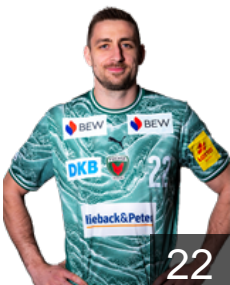

ESP

Ariño Bengoechea Aitor

Position: Left Wing
Place of birth: Penarth
Date of birth: 05.10.1992
Height: 188 cm
Weight: 86 kg

FAR

Av Teigum Hákun West

Position: Right Wing
Place of birth: Thorshavn
Date of birth: 19.02.2002
Height: 189 cm
Weight: 96 kg

AUT

Bernkop-Schnürch Felix

Position: Left Back
Place of birth: Wien
Date of birth: 27.05.2005
Height: 194 cm
Weight: 93 kg

SLO

Cehste Nejc

Position: Right Back
Place of birth: Brezice
Date of birth: 04.09.1992
Height: 196 cm
Weight: 95 kg