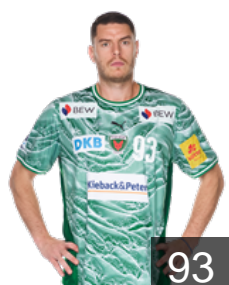

 GER

Lahuis Henning

Position: Goalkeeper
Place of birth:
Date of birth: 11.05.2007
Height: 195 cm
Weight: 92 kg

 GER

Langhoff Matthes

Position: Left Back
Place of birth: Neubrandenburg
Date of birth: 30.03.2002
Height: 193 cm
Weight: 95 kg

 GER

Lichtlein Nils

Position: Centre Back
Place of birth: Regensburg
Date of birth: 31.07.2002
Height: 183 cm
Weight: 82 kg

 GER

Ludwig Lasse

Position: Goalkeeper
Place of birth: Achern
Date of birth: 29.09.2002
Height: 194 cm
Weight: 96 kg

 SRB

Marsenic Mijajlo

Position: Line Player
Place of birth: Berane
Date of birth: 09.03.1993
Height: 202 cm
Weight: 115 kg

 SRB

Milosavljev Dejan

Position: Goalkeeper
Place of birth: Pancevo
Date of birth: 16.03.1996
Height: 189 cm
Weight: 117 kg