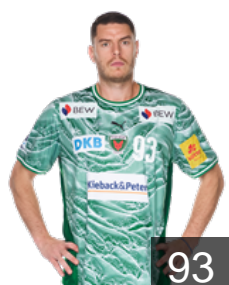

 GER

Lahuis Henning

Position: Goalkeeper
Place of birth: Bremen
Date of birth: 11.05.2007
Height: 195 cm
Weight: 85 kg

 GER

Langhoff Matthes

Position: Left Back
Place of birth: Neubrandenburg
Date of birth: 30.03.2002
Height: 193 cm
Weight: 95 kg

 GER

Lichtlein Nils

Position: Centre Back
Place of birth: Regensburg
Date of birth: 31.07.2002
Height: 183 cm
Weight: 82 kg

 GER

Ludwig Lasse

Position: Goalkeeper
Place of birth: Achern
Date of birth: 29.09.2002
Height: 194 cm
Weight: 96 kg

 SRB

Marsenic Mijajlo

Position: Line Player
Place of birth: Berane
Date of birth: 09.03.1993
Height: 202 cm
Weight: 115 kg

 SRB

Milosavljev Dejan

Position: Goalkeeper
Place of birth: Pancevo
Date of birth: 16.03.1996
Height: 189 cm
Weight: 117 kg