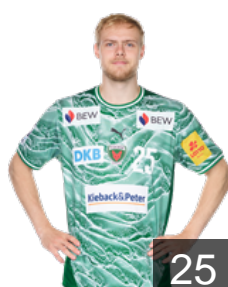

 GER

Höler Frederik

Position: Goalkeeper
Place of birth: Hagen
Date of birth: 26.01.2004
Height: 188 cm
Weight: 86 kg

 GER

Joppich Pius

Position: Goalkeeper
Place of birth: Memmingen
Date of birth: 08.12.2005
Height: 192 cm
Weight: 112 kg

 AUT

Kofler Jonas

Position: Line Player
Place of birth: Vienna
Date of birth: 03.06.2005
Height: 187 cm
Weight: 86 kg

 GER

Kusche Julian

Position: Centre Back
Place of birth:
Date of birth: 13.07.2006
Height: 184 cm
Weight: 81 kg

 GER

Lahuis Henning

Position: Goalkeeper
Place of birth:
Date of birth: 11.05.2007
Height: 195 cm
Weight: 92 kg

 GER

Langhoff Matthes

Position: Left Back
Place of birth: Neubrandenburg
Date of birth: 30.03.2002
Height: 193 cm
Weight: 95 kg