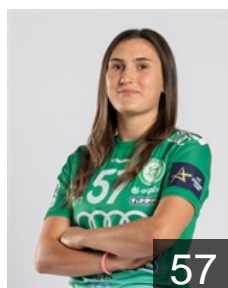

## Hovden Emilie Margrethe

Position: Right Wing  
Place of birth: Bergen  
Date of birth: 05.04.1996  
Height: 163 cm

## Jörgensen Kristina

Position: Centre Back  
Place of birth: Horsens  
Date of birth: 17.01.1998  
Height: 187 cm

HUN

## Keceli-Mészáros Renáta

Position: Centre Back  
Place of birth:  
Date of birth: 10.10.2006  
Height: 166 cm

NOR