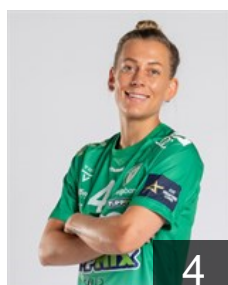

## Fodor Csenge Réka

Position: Left Wing  
Place of birth: Keszthely  
Date of birth: 23.04.1999  
Height: 174 cm

HUN

## Gyori-Lukács Viktória

Position: Right Wing  
Place of birth: Budapest  
Date of birth: 31.10.1995  
Height: 168 cm

DEN

## Hagesø Helena Elver

Position: Centre Back  
Place of birth: København  
Date of birth: 01.03.1998  
Height: 175 cm

SWE

## Hagman Nathalie Mari

Position: Right Wing  
Place of birth: Farsta, Stockholm  
Date of birth: 19.07.1991  
Height: 167 cm

NED