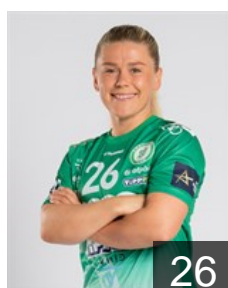

## Hagesø Helena Elver

Position: Centre Back  
Place of birth: København  
Date of birth: 01.03.1998  
Height: 175 cm

SWE

## Hagman Nathalie Mari

Position: Right Wing  
Place of birth: Farsta, Stockholm  
Date of birth: 19.07.1991  
Height: 167 cm

NED

## Housheer Dione

Position: Right Back  
Place of birth: Gendringen  
Date of birth: 26.09.1999  
Height: 180 cm

NOR

## Hovden Emilie Margrethe

Position: Right Wing  
Place of birth: Bergen  
Date of birth: 05.04.1996  
Height: 163 cm