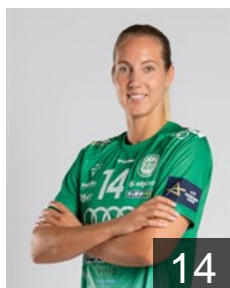

## Almeida de Paula B.

Position: Left Back  
Place of birth: Campestre/MG  
Date of birth: 26.09.1996  
Height: 170 cm

SWE

## Blohm Linn Christina

Position: Line Player  
Place of birth: Stockholm  
Date of birth: 20.05.1992  
Height: 180 cm

NOR

## Breistøl Kristine

Position: Left Back  
Place of birth: Oslo  
Date of birth: 23.08.1993  
Height: 193 cm

DEN

## Dahl Ida Marie

Position: Line Player  
Place of birth: Hvidovre  
Date of birth: 19.03.1998  
Height: 174 cm

NOR