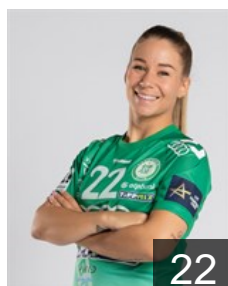

## Breistøl Kristine

Position: Left Back  
Place of birth: Oslo  
Date of birth: 23.08.1993  
Height: 193 cm

DEN

## Dahl Ida Marie

Position: Line Player  
Place of birth: Hvidovre  
Date of birth: 19.03.1998  
Height: 174 cm

NOR

## Dulfer Kelly

Position: Left Back  
Place of birth: Schiedam  
Date of birth: 21.03.1994  
Height: 186 cm

HUN

## Fodor Csenge Réka

Position: Left Wing  
Place of birth: Keszthely  
Date of birth: 23.04.1999  
Height: 174 cm

HUN