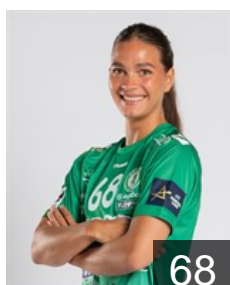

## Breistøl Kristine

Position: Left Back  
Place of birth: Oslo  
Date of birth: 23.08.1993  
Height: 193 cm

DEN

## Dulfer Kelly

Position: Left Back  
Place of birth: Schiedam  
Date of birth: 21.03.1994  
Height: 186 cm

HUN

## Fodor Csenge Réka

Position: Left Wing  
Place of birth: Keszthely  
Date of birth: 23.04.1999  
Height: 174 cm

HUN

## Gyori-Lukács Viktória

Position: Right Wing  
Place of birth: Budapest  
Date of birth: 31.10.1995  
Height: 168 cm

DEN