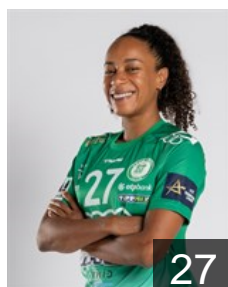

FRA

Nze Minko Estelle Veronique

Position: Centre Back
Place of birth: Saint-Sébastien-
Date of birth: 11.08.1991
Height: 171 cm