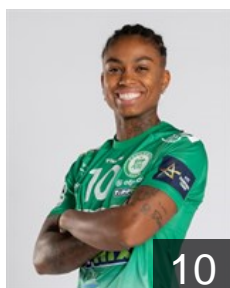

HUN Györi Audi ETO KC - Players

BRA

Almeida de Paula B.

Position: Left Back
Place of birth: Campestre/MG
Date of birth: 26.09.1996
Height: 170 cm