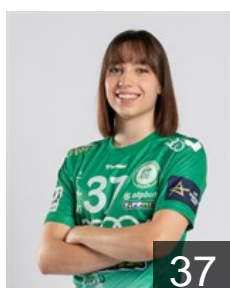

## Kristiansen V.

Position: Left Back  
Place of birth: Stavanger  
Date of birth: 10.07.1990  
Height: 174 cm

SWE

## Lukács Boglárka

Position: Goalkeeper  
Place of birth: Veszprém  
Date of birth: 05.08.2006  
Height: 175 cm

FRA

## Nze Minko Estelle Veronique

Position: Centre Back  
Place of birth: Saint-Sébastien-  
Date of birth: 11.08.1991  
Height: 171 cm

HUN