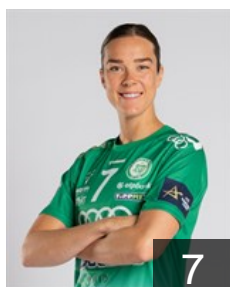

## Almeida de Paula B.

Position: Left Back  
Place of birth: Campestre/MG  
Date of birth: 26.09.1996  
Height: 170 cm

SWE

## Blohm Linn Christina

Position: Line Player  
Place of birth: Stockholm  
Date of birth: 20.05.1992  
Height: 180 cm

NOR

## Breistøl Kristine

Position: Left Back  
Place of birth: Oslo  
Date of birth: 23.08.1993  
Height: 193 cm

DEN

## Dahl Ida Marie

Position: Line Player  
Place of birth: Hvidovre  
Date of birth: 19.03.1998  
Height: 174 cm

NOR