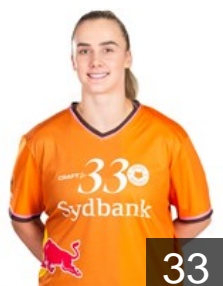

## Kristiansen Bakkerud Ingvild

Position: Left Back  
Place of birth: Norway  
Date of birth: 09.07.1995  
Height: 187 cm

GER

## Nørklit Jørgensen Andrea

Position: Goalkeeper  
Place of birth: Gentofte  
Date of birth: 25.08.2006  
Height: 186 cm

DEN

## Rebecca Reinhardt Althea

Position: Goalkeeper  
Place of birth: Aarhus  
Date of birth: 01.09.1996  
Height: 184 cm

NOR