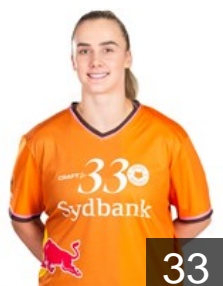

## Nørklit Jørgensen Andrea

Position: Goalkeeper  
Place of birth: Gentofte  
Date of birth: 25.08.2006  
Height: 186 cm

DEN

## Reinhardt Althea Rebecca

Position: Goalkeeper  
Place of birth: Aarhus  
Date of birth: 01.09.1996  
Height: 184 cm

NOR

## Rushfeldt Deila Thale

Position: Left Back  
Place of birth: Skien  
Date of birth: 15.01.2000  
Height: 178 cm

ESP