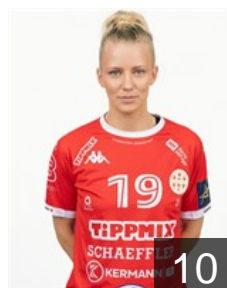

## Baranyi Dorottya

Position: Centre Back  
Place of birth: Kecskemét  
Date of birth: 10.03.2006  
Height: 164 cm

 HUN

## Csamangó Lili

Position: Centre Back  
Place of birth: Szeged  
Date of birth: 01.12.2005  
Height: 169 cm

 HUN

## Csernyánszki Liliána

Position: Centre Back  
Place of birth: Debrecen  
Date of birth: 25.08.2004  
Height: 164 cm

 SWE

## De Jong Daniela

Position: Centre Back  
Place of birth: Stockholm  
Date of birth: 01.09.1998  
Height: 175 cm

 HUN