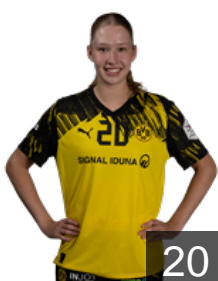

## Lehmann Mara

Position: Right Wing  
Place of birth:  
Date of birth: 16.03.2008  
Height: -

78

76

 GER

## Menne Felina

Position: Left Back  
Place of birth:  
Date of birth: 30.07.2006  
Height: -

 GER

## Müller Lara Sophie

Position: Left Back  
Place of birth: Elmshorn  
Date of birth: 21.01.2007  
Height: 183 cm

20

 NOR