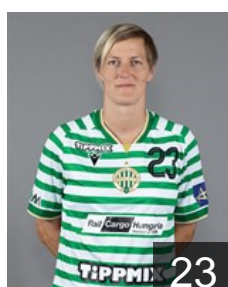

38

49

 HUN

Szilágyi Diána

Position: Goalkeeper
Place of birth: Budapest
Date of birth: 24.05.2007
Height: 178 cm

 HUN

Tomori Zsuzsanna

Position: Left Back
Place of birth: Budapest
Date of birth: 18.06.1987
Height: 187 cm