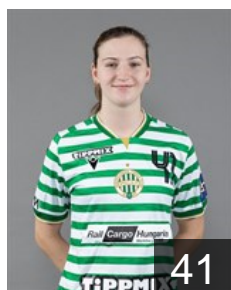

EHF Club Competition – Delegation list

EHF Champions League Women 2025/26

HUN FTC-Rail Cargo Hungaria - Players

HUN

Balázs Bítia

Position: Right Wing
Place of birth: Budapest
Date of birth: 14.08.2006
Height: 173 cm

HUN

Balogh Veronika Borbála

Position: Left Back
Place of birth: Budapest
Date of birth: 10.07.2007
Height: 174 cm

HUN

Böde-Bíró Blanka

Position: Goalkeeper
Place of birth: Vac
Date of birth: 22.09.1994
Height: 187 cm