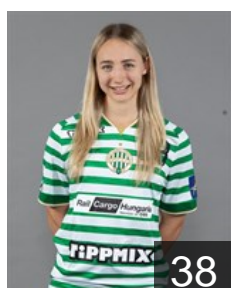

 HUN

Janurik Kinga

Position: Goalkeeper
Place of birth: Budapest
Date of birth: 06.11.1991
Height: 176 cm

 FRA

Kanor Orlane

Position: Left Back
Place of birth: Les Abymes
Date of birth: 16.06.1997
Height: 178 cm

22

 HUN

Kapu Zsófi

Position: Right Back
Place of birth: Budapest
Date of birth: 21.12.2006
Height: 175 cm

 HUN

Klujber Katrin Gitta

Position: Right Back
Place of birth: Budapest
Date of birth: 21.04.1999
Height: 169 cm

99

42

 NED

Malestein Antje Angela

Position: Right Wing
Place of birth: Baam
Date of birth: 31.01.1993
Height: 173 cm

 HUN

Márton Gréta

Position: Left Wing
Place of birth: Mohács
Date of birth: 03.10.1999
Height: 172 cm

26

21

 HUN

Simon Petra Anna

Position: Centre Back
Place of birth: Budapest
Date of birth: 12.11.2004
Height: 168 cm

 HUN

Szeibert Anna Rebeka

Position: Left Back
Place of birth: Tatabánya
Date of birth: 08.04.2007
Height: 182 cm