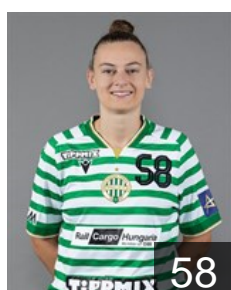

EHF Club Competition – Delegation list

EHF Champions League Women 2025/26

HUN FTC-Rail Cargo Hungaria - Players

HUN

Balázs Bítia

Position: Right Wing
Place of birth: Budapest
Date of birth: 14.08.2006
Height: 173 cm

HUN

Balogh Veronika Borbála

Position: Left Back
Place of birth: Budapest
Date of birth: 10.07.2007
Height: 174 cm

HUN

Böde-Bíró Blanka

Position: Goalkeeper
Place of birth: Vac
Date of birth: 22.09.1994
Height: 187 cm

GER

Vogel Emily

Position: Left Back
Place of birth: Buxtehude
Date of birth: 26.04.1998
Height: 182 cm

HUN

Bordás Réka

Position: Line Player
Place of birth: Karcag
Date of birth: 26.08.1997
Height: 184 cm

SRB

Cvijic Dragana

Position: Line Player
Place of birth: Belgrade
Date of birth: 15.03.1990
Height: 183 cm

RUS

Dmitrieva Daria

Position: Centre Back
Place of birth: Togliatti
Date of birth: 09.08.1995
Height: 181 cm