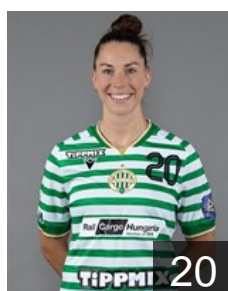

EHF Club Competition – Delegation list

EHF Champions League Women 2025/26

HUN FTC-Rail Cargo Hungaria - Players

HUN

Balázs Bítia

Position: Right Wing
Place of birth: Budapest
Date of birth: 14.08.2006
Height: 173 cm

HUN

Balogh Veronika Borbála

Position: Left Back
Place of birth: Budapest
Date of birth: 10.07.2007
Height: 174 cm

HUN

Böde-Bíró Blanka

Position: Goalkeeper
Place of birth: Vac
Date of birth: 22.09.1994
Height: 187 cm

GER

Vogel Emily

Position: Left Back
Place of birth: Buxtehude
Date of birth: 26.04.1998
Height: 182 cm

HUN

Bordás Réka

Position: Line Player
Place of birth: Karcag
Date of birth: 26.08.1997
Height: 184 cm

SRB

Cvijic Dragana

Position: Line Player
Place of birth: Belgrade
Date of birth: 15.03.1990
Height: 183 cm

RUS

Dmitrieva Daria

Position: Centre Back
Place of birth: Togliatti
Date of birth: 09.08.1995
Height: 181 cm