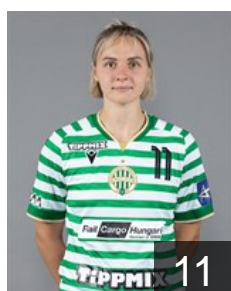

HUN

Balogh Veronika Borbála

Position: Left Back
Place of birth: Budapest
Date of birth: 10.07.2007
Height: 174 cm

HUN

Böde-Bíró Blanka

Position: Goalkeeper
Place of birth: Vac
Date of birth: 22.09.1994
Height: 187 cm

GER

Vogel Emily

Position: Left Back
Place of birth: Buxtehude
Date of birth: 26.04.1998
Height: 182 cm

HUN

Bordás Réka

Position: Line Player
Place of birth: Karcag
Date of birth: 26.08.1997
Height: 184 cm

SRB

Cvijic Dragana

Position: Line Player
Place of birth: Belgrade
Date of birth: 15.03.1990
Height: 183 cm

RUS

Dmitrieva Daria

Position: Centre Back
Place of birth: Togliatti
Date of birth: 09.08.1995
Height: 181 cm

HUN

Fábíán Alina

Position: Line Player
Place of birth: Debrecen
Date of birth: 20.09.2006
Height: 172 cm

FRA

Glauser Laura

Position: Goalkeeper
Place of birth: Besancon
Date of birth: 20.08.1993
Height: 178 cm