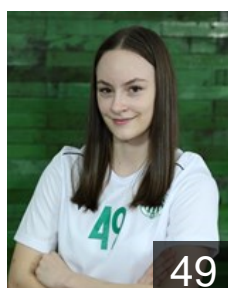

26

21

 HUN

Simon Petra Anna

Position: Centre Back
Place of birth: Budapest
Date of birth: 12.11.2004
Height: 168 cm

 HUN

Szeibert Anna Rebeka

Position: Left Back
Place of birth: Tatabánya
Date of birth: 08.04.2007
Height: 182 cm

38

49

 HUN

Szilágyi Diána

Position: Goalkeeper
Place of birth: Budapest
Date of birth: 24.05.2007
Height: 178 cm

 HUN

Tomori Zsuzsanna

Position: Left Back
Place of birth: Budapest
Date of birth: 18.06.1987
Height: 187 cm