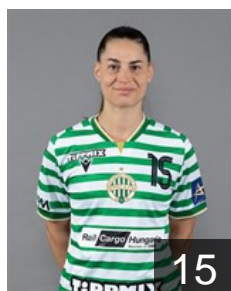

Cvijic Dragana

Position: Line Player
Place of birth: Belgrade
Date of birth: 15.03.1990
Height: 183 cm

RUS

Dmitrieva Daria

Position: Centre Back
Place of birth: Togliatti
Date of birth: 09.08.1995
Height: 181 cm

HUN

Fábíán Alina

Position: Line Player
Place of birth: Debrecen
Date of birth: 20.09.2006
Height: 172 cm

FRA

Glauser Laura

Position: Goalkeeper
Place of birth: Besancon
Date of birth: 20.08.1993
Height: 178 cm

HUN

Grebenár Réka

Position: Goalkeeper
Place of birth: Szombathely
Date of birth: 29.09.2007
Height: 176 cm

HUN

Hársfalvi Júlia

Position: Left Wing
Place of birth: Zalaegerszeg
Date of birth: 12.11.1996
Height: 168 cm

NOR

Ingstad Vilde Mortensen

Position: Line Player
Place of birth: Oslo
Date of birth: 18.12.1994
Height: 178 cm

EHF Club Competition – Delegation list

EHF Champions League Women 2025/26

 HUN FTC-Rail Cargo Hungaria - Players