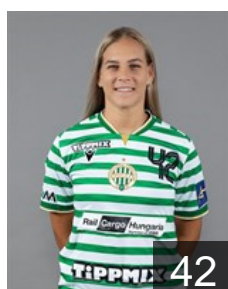

NOR

Ingstad Vilde Mortensen

Position: Line Player
Place of birth: Oslo
Date of birth: 18.12.1994
Height: 178 cm

EHF Club Competition – Delegation list

EHF Champions League Women 2025/26

 HUN FTC-Rail Cargo Hungaria - Players

 HUN

Janurik Kinga

Position: Goalkeeper
Place of birth: Budapest
Date of birth: 06.11.1991
Height: 176 cm

 FRA

Kanor Orlane

Position: Left Back
Place of birth: Les Abymes
Date of birth: 16.06.1997
Height: 178 cm

22

 HUN

Kapu Zsófi

Position: Right Back
Place of birth: Budapest
Date of birth: 21.12.2006
Height: 175 cm

 HUN

Klujber Katrin Gitta

Position: Right Back
Place of birth: Budapest
Date of birth: 21.04.1999
Height: 169 cm