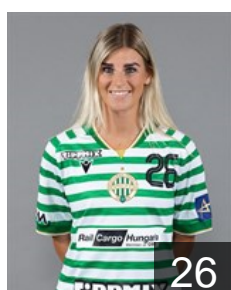

NOR

Ingstad Vilde Mortensen

Position: Line Player
Place of birth: Oslo
Date of birth: 18.12.1994
Height: 178 cm

EHF Club Competition – Delegation list

EHF Champions League Women 2025/26

 HUN FTC-Rail Cargo Hungaria - Players

 HUN

Janurik Kinga

Position: Goalkeeper
Place of birth: Budapest
Date of birth: 06.11.1991
Height: 176 cm

 FRA

Kanor Orlane

Position: Left Back
Place of birth: Les Abymes
Date of birth: 16.06.1997
Height: 178 cm

22

 HUN

Kapu Zsófi

Position: Right Back
Place of birth: Budapest
Date of birth: 21.12.2006
Height: 175 cm

 HUN

Klujber Katrin Gitta

Position: Right Back
Place of birth: Budapest
Date of birth: 21.04.1999
Height: 169 cm

99

42

 NED

Malestein Antje Angela

Position: Right Wing
Place of birth: Baam
Date of birth: 31.01.1993
Height: 173 cm

 HUN

Márton Gréta

Position: Left Wing
Place of birth: Mohács
Date of birth: 03.10.1999
Height: 172 cm