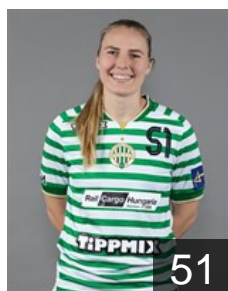

HUN

Fábíán Alina

Position: Line Player
Place of birth: Debrecen
Date of birth: 20.09.2006
Height: 172 cm

FRA

Glauser Laura

Position: Goalkeeper
Place of birth: Besancon
Date of birth: 20.08.1993
Height: 178 cm

HUN

Grebenár Réka

Position: Goalkeeper
Place of birth: Szombathely
Date of birth: 29.09.2007
Height: 176 cm

HUN

Hársfalvi Júlia

Position: Left Wing
Place of birth: Zalaegerszeg
Date of birth: 12.11.1996
Height: 168 cm

NOR

Ingstad Vilde Mortensen

Position: Line Player
Place of birth: Oslo
Date of birth: 18.12.1994
Height: 178 cm

EHF Club Competition – Delegation list

EHF Champions League Women 2025/26

 HUN FTC-Rail Cargo Hungaria - Players

 HUN

Janurik Kinga

Position: Goalkeeper
Place of birth: Budapest
Date of birth: 06.11.1991
Height: 176 cm

 FRA

Kanor Orlane

Position: Left Back
Place of birth: Les Abymes
Date of birth: 16.06.1997
Height: 178 cm