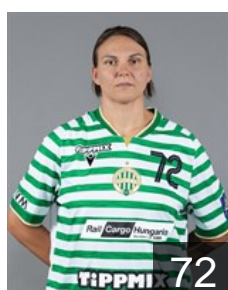

HUN

Balogh Veronika Borbála

Position: Left Back
Place of birth: Budapest
Date of birth: 10.07.2007
Height: 174 cm

HUN

Böde-Bíró Blanka

Position: Goalkeeper
Place of birth: Vac
Date of birth: 22.09.1994
Height: 187 cm

GER

Vogel Emily

Position: Left Back
Place of birth: Buxtehude
Date of birth: 26.04.1998
Height: 182 cm

HUN

Bordás Réka

Position: Line Player
Place of birth: Karcag
Date of birth: 26.08.1997
Height: 184 cm

SRB

Cvijic Dragana

Position: Line Player
Place of birth: Belgrade
Date of birth: 15.03.1990
Height: 183 cm

RUS

Dmitrieva Daria

Position: Centre Back
Place of birth: Togliatti
Date of birth: 09.08.1995
Height: 181 cm

HUN

Fábíán Alina

Position: Line Player
Place of birth: Debrecen
Date of birth: 20.09.2006
Height: 172 cm

FRA

Glauser Laura

Position: Goalkeeper
Place of birth: Besancon
Date of birth: 20.08.1993
Height: 178 cm