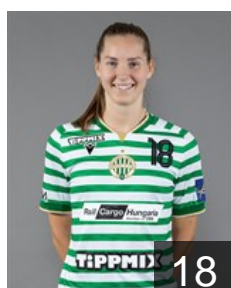

99

42

 NED

Malestein Antje Angela

Position: Right Wing
Place of birth: Baam
Date of birth: 31.01.1993
Height: 173 cm

 HUN

Márton Gréta

Position: Left Wing
Place of birth: Mohács
Date of birth: 03.10.1999
Height: 172 cm

26

21

 HUN

Simon Petra Anna

Position: Centre Back
Place of birth: Budapest
Date of birth: 12.11.2004
Height: 168 cm

 HUN

Szeibert Anna Rebeka

Position: Left Back
Place of birth: Tatabánya
Date of birth: 08.04.2007
Height: 182 cm

38

49

 HUN

Szilágyi Diána

Position: Goalkeeper
Place of birth: Budapest
Date of birth: 24.05.2007
Height: 178 cm

 HUN

Tomori Zsuzsanna

Position: Left Back
Place of birth: Budapest
Date of birth: 18.06.1987
Height: 187 cm

98

23

 DEN

Tranborg Mette

Position: Right Back
Place of birth: Aarhus
Date of birth: 01.01.1996
Height: 192 cm

18

EHF Club Competition – Delegation list

EHF Champions League Women 2025/26