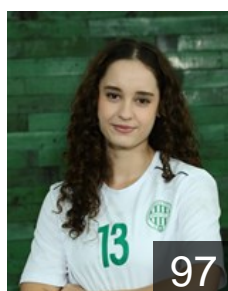

HUN

Balogh Veronika Borbála

Position: Left Back
Place of birth: Budapest
Date of birth: 10.07.2007
Height: 174 cm

HUN

Böde-Bíró Blanka

Position: Goalkeeper
Place of birth: Vac
Date of birth: 22.09.1994
Height: 187 cm

Cvijic Dragana

Position: Line Player
Place of birth: Belgrade
Date of birth: 15.03.1990
Height: 183 cm

RUS

Dmitrieva Daria

Position: Centre Back
Place of birth: Togliatti
Date of birth: 09.08.1995
Height: 181 cm

HUN

Fábíán Alina

Position: Line Player
Place of birth: Debrecen
Date of birth: 20.09.2006
Height: 172 cm

FRA

Glauser Laura

Position: Goalkeeper
Place of birth: Besancon
Date of birth: 20.08.1993
Height: 178 cm