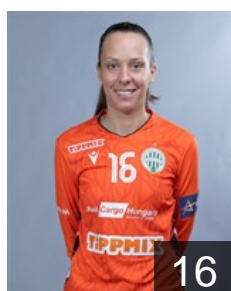

EHF Club Competition – Delegation list

EHF Champions League Women 2025/26

HUN FTC-Rail Cargo Hungaria - Players

HUN

Balázs Bítia

Position: Right Wing
Place of birth: Budapest
Date of birth: 14.08.2006
Height: 173 cm

HUN

Balogh Veronika Borbála

Position: Left Back
Place of birth: Budapest
Date of birth: 10.07.2007
Height: 174 cm

HUN

Böde-Bíró Blanka

Position: Goalkeeper
Place of birth: Vac
Date of birth: 22.09.1994
Height: 187 cm