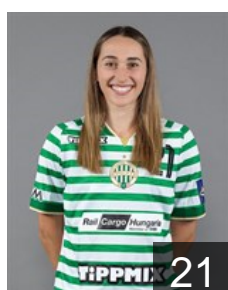

 HUN

Janurik Kinga

Position: Goalkeeper
Place of birth: Budapest
Date of birth: 06.11.1991
Height: 176 cm

 FRA

Kanor Orlane

Position: Left Back
Place of birth: Les Abymes
Date of birth: 16.06.1997
Height: 178 cm

22

 HUN

Kapu Zsófi

Position: Right Back
Place of birth: Budapest
Date of birth: 21.12.2006
Height: 175 cm

 HUN

Klujber Katrin Gitta

Position: Right Back
Place of birth: Budapest
Date of birth: 21.04.1999
Height: 169 cm

99

42

 NED

Malestein Antje Angela

Position: Right Wing
Place of birth: Baam
Date of birth: 31.01.1993
Height: 173 cm

 HUN

Márton Gréta

Position: Left Wing
Place of birth: Mohács
Date of birth: 03.10.1999
Height: 172 cm

26

21

 HUN

Simon Petra Anna

Position: Centre Back
Place of birth: Budapest
Date of birth: 12.11.2004
Height: 168 cm

 HUN

Szeibert Anna Rebeka

Position: Left Back
Place of birth: Tatabánya
Date of birth: 08.04.2007
Height: 182 cm