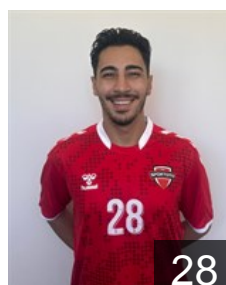

14

 **TUR**

Erduran Mahmut

Position: Right Wing
Place of birth: ANKARA
Date of birth: 04.08.2008
Height: 184 cm
Weight: 77 kg

40

 **TUR**

Göktepe Coskun

Position: Goalkeeper
Place of birth: ANKARA
Date of birth: 04.08.1988
Height: 188 cm
Weight: 94 kg

16

 **TUR**

Gümüşok Enes

Position: Centre Back
Place of birth: ANKARA
Date of birth: 01.02.1992
Height: 190 cm
Weight: 86 kg

18

 **TUR**

Günay Mevlüt Kaan

Position: Right Wing
Place of birth: ANKARA
Date of birth: 24.06.2002
Height: 180 cm
Weight: 71 kg

71

 **TUR**

Karakoç Eray

Position: Centre Back
Place of birth: BOLU
Date of birth: 30.01.2001
Height: 185 cm
Weight: 84 kg

28

 **TUR**

Kasirga Bayram

Position: Left Wing
Place of birth: IZMIR
Date of birth: 09.02.2003
Height: 181 cm
Weight: 77 kg