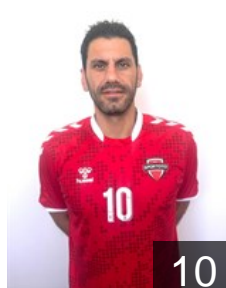

TUR

Üçdag Ibrahim

Position: Line Player
Place of birth: ADANA
Date of birth: 26.09.1984
Height: 194 cm
Weight: 102 kg