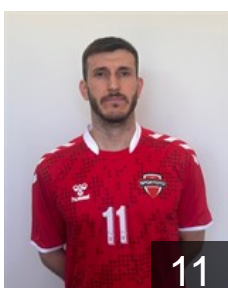

 TUR

Öztürk Halil Ibrahim

Position: Left Back
Place of birth: ANKARA
Date of birth: 13.03.1996
Height: 190 cm
Weight: 92 kg

 TUR

Pektaş Alp Eren

Position: Left Wing
Place of birth: ANKARA
Date of birth: 22.05.1987
Height: 190 cm
Weight: 90 kg

 TUR

Sahin Efe

Position: Centre Back
Place of birth:
Date of birth: 06.03.2006
Height: -
Weight: -

 TUR

Seymen Sarp

Position: Left Back
Place of birth: ANKARA
Date of birth: 01.03.2001
Height: 193 cm
Weight: 103 kg