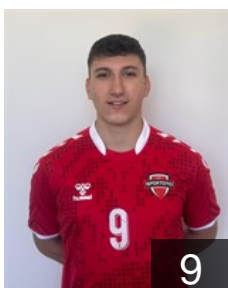

77

 **TUR**

Keskin Emre

Position: Centre Back
Place of birth: ADANA
Date of birth: 02.11.1988
Height: 188 cm
Weight: 88 kg

20

EHF Club Competition – Delegation list

EHF European Cup Men 2024/25

 TUR Spor Toto SK - Players

 TUR

Olgun Bugra

Position: Right Back
Place of birth: ZONGULDAK
Date of birth: 12.04.2004
Height: 195 cm
Weight: 90 kg

 TUR

Özdemir Kemal

Position: Line Player
Place of birth: ANKARA
Date of birth: 16.06.2005
Height: 195 cm
Weight: 110 kg