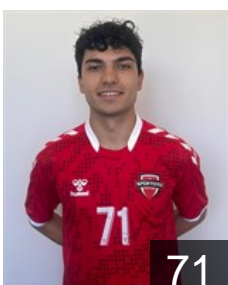

14

 **TUR**

Erduran Mahmut

Position: Right Wing
Place of birth: ANKARA
Date of birth: 04.08.2008
Height: 184 cm
Weight: 77 kg

40

 **TUR**

Göktepe Coskun

Position: Goalkeeper
Place of birth: ANKARA
Date of birth: 04.08.1988
Height: 188 cm
Weight: 94 kg

16

 **TUR**

Gümüşok Enes

Position: Centre Back
Place of birth: ANKARA
Date of birth: 01.02.1992
Height: 190 cm
Weight: 86 kg

18

 **TUR**

Günay Mevlüt Kaan

Position: Right Wing
Place of birth: ANKARA
Date of birth: 24.06.2002
Height: 180 cm
Weight: 71 kg

71

 **TUR**

Karakoç Eray

Position: Centre Back
Place of birth: BOLU
Date of birth: 30.01.2001
Height: 185 cm
Weight: 84 kg

28

 **TUR**

Kasirga Bayram

Position: Left Wing
Place of birth: IZMIR
Date of birth: 09.02.2003
Height: 181 cm
Weight: 77 kg