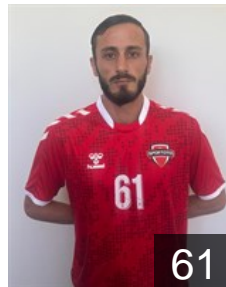

EHF Club Competition – Delegation list

EHF European Cup Men 2024/25

 **TUR Spor Toto SK - Players**

 **TUR**

Barlas Muammer Efe

Position: Goalkeeper
Place of birth:
Date of birth: 09.02.2006
Height: -
Weight: -

12

 **TUR**

Çelik Çetin

Position: Right Wing
Place of birth: SAMSUN
Date of birth: 01.04.1987
Height: 180 cm
Weight: 72 kg

61

 **TUR**

Civan Ahmet Furkan

Position: Goalkeeper
Place of birth: ISTANBUL
Date of birth: 09.07.2004
Height: 198 cm
Weight: 94 kg