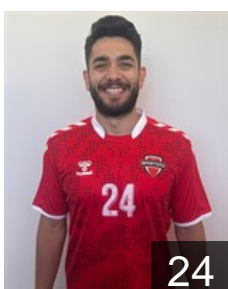

77

 **TUR**

Keskin Emre

Position: Centre Back
Place of birth: ADANA
Date of birth: 02.11.1988
Height: 188 cm
Weight: 88 kg

20

EHF Club Competition – Delegation list

EHF European Cup Men 2024/25

 TUR Spor Toto SK - Players

 TUR

Olgun Bugra

Position: Right Back
Place of birth: ZONGULDAK
Date of birth: 12.04.2004
Height: 195 cm
Weight: 90 kg

 TUR

Özdemir Kemal

Position: Line Player
Place of birth: ANKARA
Date of birth: 16.06.2005
Height: 195 cm
Weight: 110 kg

 TUR

Öztürk Halil Ibrahim

Position: Left Back
Place of birth: ANKARA
Date of birth: 13.03.1996
Height: 190 cm
Weight: 92 kg

 TUR

Pektaş Alp Eren

Position: Left Wing
Place of birth: ANKARA
Date of birth: 22.05.1987
Height: 190 cm
Weight: 90 kg