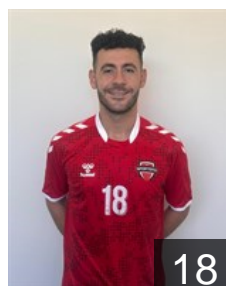

33

 **TUR**

Demircan Çınar Alp

Position: Left Wing
Place of birth: ANKARA
Date of birth: 16.09.2008
Height: 184 cm
Weight: 76 kg

47

 **TUR**

Demirezen Mehmet

Position: Line Player
Place of birth: ANKARA
Date of birth: 03.08.1988
Height: 197 cm
Weight: 115 kg

14

 **TUR**

Erduran Mahmut

Position: Right Wing
Place of birth: ANKARA
Date of birth: 04.08.2008
Height: 184 cm
Weight: 77 kg

40

 **TUR**

Göktepe Coskun

Position: Goalkeeper
Place of birth: ANKARA
Date of birth: 04.08.1988
Height: 188 cm
Weight: 94 kg

16

 **TUR**

Gümüşok Enes

Position: Centre Back
Place of birth: ANKARA
Date of birth: 01.02.1992
Height: 190 cm
Weight: 86 kg

18

 **TUR**

Günay Mevlüt Kaan

Position: Right Wing
Place of birth: ANKARA
Date of birth: 24.06.2002
Height: 180 cm
Weight: 71 kg