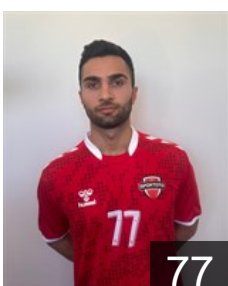

16

 **TUR**

Gümüşok Enes

Position: Centre Back
Place of birth: ANKARA
Date of birth: 01.02.1992
Height: 190 cm
Weight: 86 kg

18

 **TUR**

Günay Mevlüt Kaan

Position: Right Wing
Place of birth: ANKARA
Date of birth: 24.06.2002
Height: 180 cm
Weight: 71 kg

71

 **TUR**

Karakoç Eray

Position: Centre Back
Place of birth: BOLU
Date of birth: 30.01.2001
Height: 185 cm
Weight: 84 kg

28

 **TUR**

Kasirga Bayram

Position: Left Wing
Place of birth: IZMIR
Date of birth: 09.02.2003
Height: 181 cm
Weight: 77 kg

77

 **TUR**

Keskin Emre

Position: Centre Back
Place of birth: ADANA
Date of birth: 02.11.1988
Height: 188 cm
Weight: 88 kg

20

EHF Club Competition – Delegation list

EHF European Cup Men 2024/25

 TUR Spor Toto SK - Players