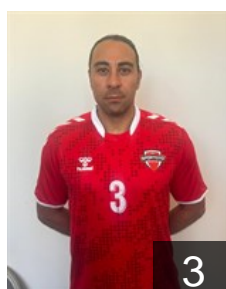

77

 **TUR**

Keskin Emre

Position: Centre Back
Place of birth: ADANA
Date of birth: 02.11.1988
Height: 188 cm
Weight: 88 kg

20

EHF Club Competition – Delegation list

EHF European Cup Men 2024/25

 TUR Spor Toto SK - Players

 TUR

Olgun Bugra

Position: Right Back
Place of birth: ZONGULDAK
Date of birth: 12.04.2004
Height: 195 cm
Weight: 90 kg

 TUR

Özdemir Kemal

Position: Line Player
Place of birth: ANKARA
Date of birth: 16.06.2005
Height: 195 cm
Weight: 110 kg

 TUR

Öztürk Halil Ibrahim

Position: Left Back
Place of birth: ANKARA
Date of birth: 13.03.1996
Height: 190 cm
Weight: 92 kg

 TUR

Pektaş Alp Eren

Position: Left Wing
Place of birth: ANKARA
Date of birth: 22.05.1987
Height: 190 cm
Weight: 90 kg