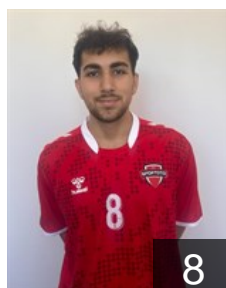

77

 **TUR**

Keskin Emre

Position: Centre Back
Place of birth: ADANA
Date of birth: 02.11.1988
Height: 188 cm
Weight: 88 kg

20

EHF Club Competition – Delegation list

EHF European Cup Men 2024/25

 TUR Spor Toto SK - Players

 TUR

Olgun Bugra

Position: Right Back
Place of birth: ZONGULDAK
Date of birth: 12.04.2004
Height: 195 cm
Weight: 90 kg

 TUR

Özdemir Kemal

Position: Line Player
Place of birth: ANKARA
Date of birth: 16.06.2005
Height: 195 cm
Weight: 110 kg