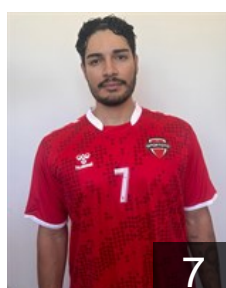

 TUR

Olgun Bugra

Position: Right Back
Place of birth: ZONGULDAK
Date of birth: 12.04.2004
Height: 195 cm
Weight: 90 kg

 TUR

Özdemir Kemal

Position: Line Player
Place of birth: ANKARA
Date of birth: 16.06.2005
Height: 195 cm
Weight: 110 kg

 TUR

Öztürk Halil Ibrahim

Position: Left Back
Place of birth: ANKARA
Date of birth: 13.03.1996
Height: 190 cm
Weight: 92 kg

 TUR

Pektaş Alp Eren

Position: Left Wing
Place of birth: ANKARA
Date of birth: 22.05.1987
Height: 190 cm
Weight: 90 kg

 TUR

Sahin Efe

Position: Centre Back
Place of birth:
Date of birth: 06.03.2006
Height: -
Weight: -

 TUR

Seymen Sarp

Position: Left Back
Place of birth: ANKARA
Date of birth: 01.03.2001
Height: 193 cm
Weight: 103 kg