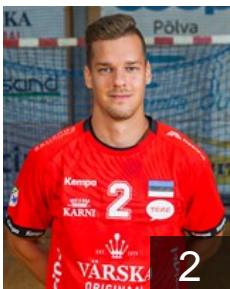

 EST

Rooba Jürgen

Position: Right Wing
Place of birth: Tallinn
Date of birth: 18.12.1989
Height: 179 cm
Weight: 79 kg

EHF Club Competition – Delegation list

EHF European Cup Men 2024/25

 EST Põlva Serviti - Players

 EST

Rütli Jaanus Peeter

Position: Line Player
Place of birth: Põlva
Date of birth: 20.03.2000
Height: 189 cm
Weight: 86 kg

 EST

Saksing Kermo

Position: Left Back
Place of birth: Põlva
Date of birth: 21.02.2003
Height: 193 cm
Weight: 89 kg

 EST

Sarapuu Sander

Position: Right Wing
Place of birth: Põlva
Date of birth: 23.07.1998
Height: 181 cm
Weight: 74 kg

 EST

Sillaste Henri

Position: Left Wing
Place of birth: Põlva
Date of birth: 15.07.1988
Height: 177 cm
Weight: 81 kg