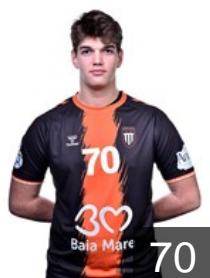

EHF Club Competition – Delegation list

EHF European Cup Men 2024/25

 ROU CS Minaur Baia Mare - Players

 ROU

Barbul Sebastian

Position: Line Player
Place of birth: Baia Mare
Date of birth: 16.11.2006
Height: 205 cm
Weight: 120 kg

 ROU

Botea Tudor

Position: Left Back
Place of birth: Baia Mare
Date of birth: 07.07.1997
Height: 194 cm
Weight: 95 kg

 UKR

Burzak Ivan

Position: Line Player
Place of birth: Zaporizhzhja
Date of birth: 22.02.1998
Height: 202 cm
Weight: 115 kg