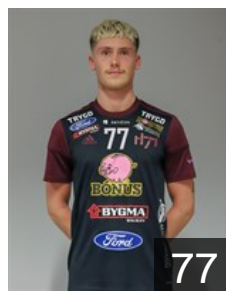

 FAR

Carlsen Magnus Orri Rubek

Position: Right Back
Place of birth: Tórshavn
Date of birth: 06.02.2006
Height: -
Weight: -

 GBR

Christy Louis Daniel

Position: Left Wing
Place of birth: London
Date of birth: 15.06.2003
Height: 190 cm
Weight: 90 kg

 FAR

Dalsgaard Súni

Position: Right Wing
Place of birth: Tórshavn
Date of birth: 11.11.2003
Height: 188 cm
Weight: 72 kg

 FAR

Djurhuus William Napoleon

Position: Right Wing
Place of birth: Tórshavn
Date of birth: 23.06.2006
Height: 175 cm
Weight: 70 kg