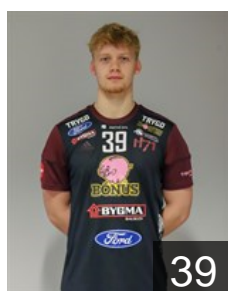

EHF Club Competition – Delegation list

EHF European Cup Men 2024/25

 FAR H71 - Players

 FAR

Sivertsen Torstein

Position: Goalkeeper
Place of birth: Tórshavn
Date of birth: 27.11.2004
Height: 180 cm
Weight: 81 kg

 FAR

Skaalum Vilhelm John

Position: Left Wing
Place of birth: Tórshavn
Date of birth: 07.09.2004
Height: 192 cm
Weight: 85 kg

 FAR

Slyne Brian

Position: Left Back
Place of birth: Tórshavn
Date of birth: 07.01.2003
Height: -
Weight: -

 FAR

Ziskason Rókur

Position: Left Back
Place of birth: Tórshavn
Date of birth: 25.04.2004
Height: 192 cm
Weight: 87 kg

TEAM OFFICIALS

 FAR

á Skipagøtu Jens

Goalkeeper Coach
Date of birth: 10.07.1976

 DEN