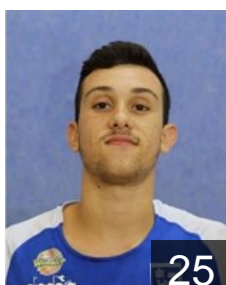

## Levi Aharon

Position: Line Player  
Place of birth: holon  
Date of birth: 12.11.2006  
Height: 184 cm  
Weight: 82 kg

 **ISR**

## Levi Or Refael

Position: Centre Back  
Place of birth: TEL AVIV  
Date of birth: 12.08.2002  
Height: 181 cm  
Weight: 77 kg

 **ISR**