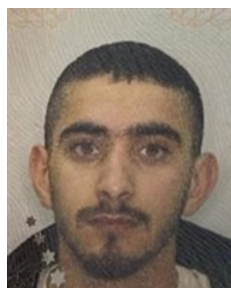

ISR

Moshe Dor

Team Assistant
Date of birth: 01.05.2000