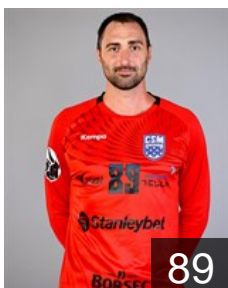

 ROU

Onyejekwe Chike Osita

Position: Left Wing
Place of birth: Zalau
Date of birth: 09.12.1986
Height: 191 cm
Weight: 93 kg

EHF Club Competition – Delegation list

EHF European Cup Men 2024/25

 ROU CSM Bucuresti - Players

 ROU

Petrilă Valentin

Position: Goalkeeper
Place of birth: Bucharest
Date of birth: 16.04.1996
Height: 187 cm
Weight: 96 kg

 ROU

Rotaru Adrian Vladut

Position: Line Player
Place of birth: Onesti
Date of birth: 01.07.1994
Height: 191 cm
Weight: 100 kg

 UKR

Shimanskyi Vitalii

Position: Goalkeeper
Place of birth: Kiev
Date of birth: 28.05.1989
Height: 203 cm
Weight: 101 kg

 ROU

Voica David Bogdan

Position: Centre Back
Place of birth: Bucuresti
Date of birth: 14.04.2004
Height: 194 cm
Weight: 92 kg