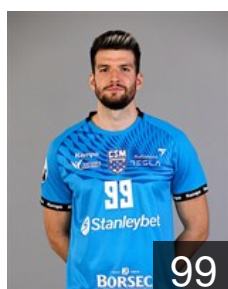

EHF Club Competition – Delegation list

EHF European Cup Men 2024/25

 ROU CSM Bucuresti - Players

 ROU

Botezatu Alexandru

Position: Goalkeeper
Place of birth: Bucharest
Date of birth: 13.02.2004
Height: 180 cm
Weight: 80 kg

 ROU

Caba Liviu Emil

Position: Left Back
Place of birth: Timisoara
Date of birth: 21.06.2000
Height: 198 cm
Weight: 102 kg

 ROU

Chiratcu Razvan Stefan

Position: Right Wing
Place of birth: Vaslui
Date of birth: 09.05.2002
Height: 175 cm
Weight: 65 kg

 ROU

Dascalu Alex Mihai

Position: Left Back
Place of birth: Suceava
Date of birth: 21.03.1997
Height: 201 cm
Weight: 98 kg

 MDA

Dodica Roman

Position: Right Back
Place of birth: Chisinau
Date of birth: 06.07.1998
Height: 187 cm
Weight: 89 kg