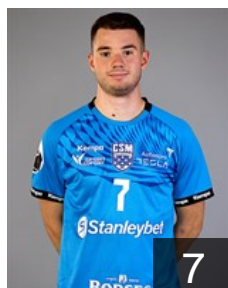

 ROU

Onyejekwe Chike Osita

Position: Left Wing
Place of birth: Zalau
Date of birth: 09.12.1986
Height: 191 cm
Weight: 93 kg

EHF Club Competition – Delegation list

EHF European Cup Men 2024/25

 ROU CSM Bucuresti - Players

 ROU

Petrilă Valentin

Position: Goalkeeper
Place of birth: Bucharest
Date of birth: 16.04.1996
Height: 187 cm
Weight: 96 kg

 ROU

Rotaru Adrian Vladut

Position: Line Player
Place of birth: Onesti
Date of birth: 01.07.1994
Height: 191 cm
Weight: 100 kg

 UKR

Shimanskyi Vitalii

Position: Goalkeeper
Place of birth: Kiev
Date of birth: 28.05.1989
Height: 203 cm
Weight: 101 kg

 ROU

Voica David Bogdan

Position: Centre Back
Place of birth: Bucuresti
Date of birth: 14.04.2004
Height: 194 cm
Weight: 92 kg

Left Club

 ROU

Duta Dan Cristian

Position: Line Player
Place of birth: Bucharest
Date of birth: 09.04.2003
Height: 199 cm
Weight: 105 kg
Left Club on 01.02.2025

TEAM OFFICIALS

 ROU

Dobre George Adrian

Physiotherapist
Date of birth: 16.06.1982