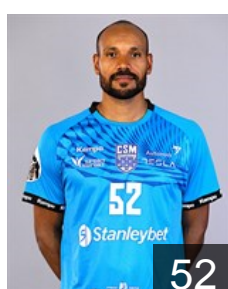

 ROU

Mihalcea Andrei

Position: Right Wing
Place of birth: Hunedoara
Date of birth: 15.08.1987
Height: 182 cm
Weight: 85 kg

 BRA

Nantes Campos Raul

Position: Left Back
Place of birth: Nova Andradina
Date of birth: 20.03.1990
Height: 195 cm
Weight: 100 kg

 ROU

Nica Mihai Daniel

Position: Left Wing
Place of birth: Bucuresti
Date of birth: 12.11.2000
Height: 180 cm
Weight: 79 kg

 ROU

Oancea Bogdan

Position: Line Player
Place of birth: Bucuresti
Date of birth: 03.03.2005
Height: 197 cm
Weight: 114 kg

 ROU

Onyejekwe Chike Osita

Position: Left Wing
Place of birth: Zalau
Date of birth: 09.12.1986
Height: 191 cm
Weight: 93 kg

EHF Club Competition – Delegation list

EHF European Cup Men 2024/25

 ROU CSM Bucuresti - Players

 ROU

Petrilă Valentin

Position: Goalkeeper
Place of birth: Bucharest
Date of birth: 16.04.1996
Height: 187 cm
Weight: 96 kg

 ROU

Rotaru Adrian Vladut

Position: Line Player
Place of birth: Onesti
Date of birth: 01.07.1994
Height: 191 cm
Weight: 100 kg