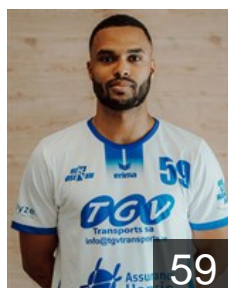

# EHF Club Competition – Delegation list

EHF European Cup Men 2024/25

 BEL HC Vise BM - Players

 BEL

## Amormino Adrien

Position: Centre Back  
Place of birth: Liège  
Date of birth: 11.05.2004  
Height: 182 cm  
Weight: 81 kg

 SEN

## Bello Vincent

Position: Right Back  
Place of birth: Villeneuve d'Ascq  
Date of birth: 08.07.1996  
Height: 189 cm  
Weight: 88 kg

 NED