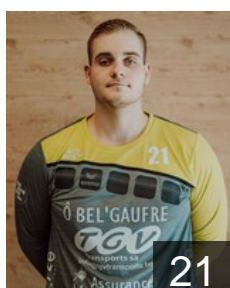

BEL

Delatte Corentin

Position: Goalkeeper
Place of birth: Liège
Date of birth: 25.02.2002
Height: 190 cm
Weight: 110 kg