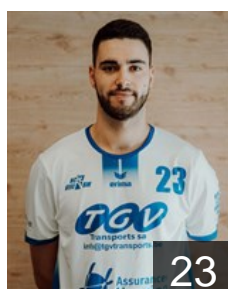

## Amormino Adrien

Position: Centre Back  
Place of birth: Liège  
Date of birth: 11.05.2004  
Height: 182 cm  
Weight: 81 kg

 SEN

## Bello Vincent

Position: Right Back  
Place of birth: Villeneuve d'Ascq  
Date of birth: 08.07.1996  
Height: 189 cm  
Weight: 88 kg

 NED

## Bourget Florent

Position: Centre Back  
Place of birth: Nantes  
Date of birth: 12.06.1998  
Height: 186 cm  
Weight: 88 kg

 BEL