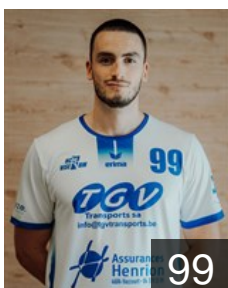

BEL HC Vise BM - Players

BEL

Hadzic Hamza

Position: Left Back
Place of birth: Zenica
Date of birth: 29.09.1996
Height: 199 cm
Weight: 100 kg