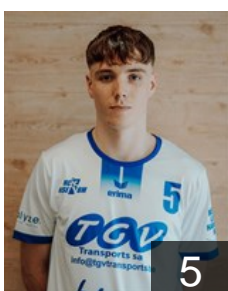

## Fiorello-Riina Lucas

Position: Left Back  
Place of birth: Liège  
Date of birth: 30.06.2005  
Height: 177 cm  
Weight: 74 kg

## Hadzic Hamza

Position: Left Back  
Place of birth: Zenica  
Date of birth: 29.09.1996  
Height: 199 cm  
Weight: 100 kg

 BEL

## Kieffer-Heuls Jules

Position: Left Wing  
Place of birth: Champigny sur  
Date of birth: 11.10.2005  
Height: 173 cm  
Weight: 74 kg

 BEL