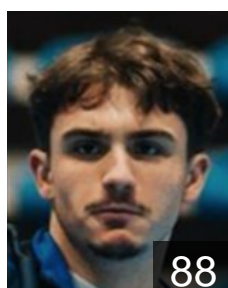

## Devisch Julien

Position: Left Wing  
Place of birth: Malmedy  
Date of birth: 02.09.1992  
Height: 185 cm  
Weight: 90 kg

 POR

## Filipe Galvao R.

Position: Goalkeeper  
Place of birth: Penedono Viseu  
Date of birth: 16.04.2005  
Height: 188 cm  
Weight: 90 kg

 BEL