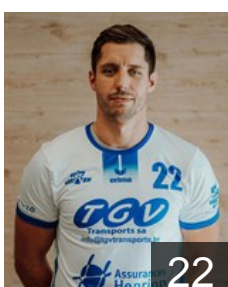

BEL

Vancosen Yves

Position: Line Player
Place of birth: Liège
Date of birth: 22.05.1991
Height: 190 cm
Weight: 105 kg