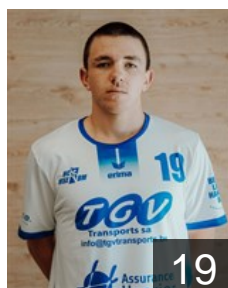

## Filipe Galvao R.

Position: Goalkeeper  
Place of birth: Penedono Viseu  
Date of birth: 16.04.2005  
Height: 188 cm  
Weight: 90 kg

 BEL

## Fiorello-Riina Lucas

Position: Left Back  
Place of birth: Liège  
Date of birth: 30.06.2005  
Height: 177 cm  
Weight: 74 kg

# EHF Club Competition – Delegation list

EHF European Cup Men 2024/25

 BEL HC Vise BM - Players

 BEL

## Hadzic Hamza

Position: Left Back  
Place of birth: Zenica  
Date of birth: 29.09.1996  
Height: 199 cm  
Weight: 100 kg

 BEL