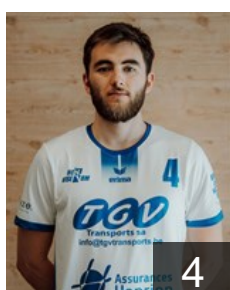

BEL

Brixhe Pierre

Position: Right Wing
Place of birth: Uccle
Date of birth: 28.01.1998
Height: 180 cm
Weight: 74 kg