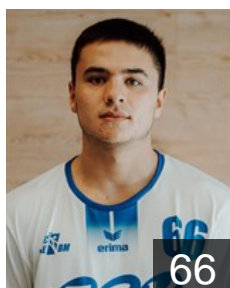

BEL HC Vise BM - Players

BEL

Amormino Adrien

Position: Centre Back
Place of birth: Liège
Date of birth: 11.05.2004
Height: 182 cm
Weight: 81 kg