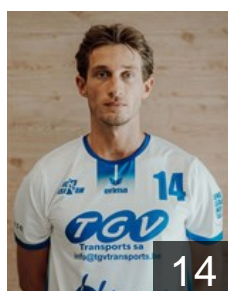

BEL

Massat Martin

Position: Centre Back
Place of birth: Verviers
Date of birth: 14.05.1998
Height: 186 cm
Weight: 81 kg