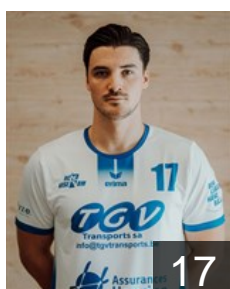

## Amormino Adrien

Position: Centre Back  
Place of birth: Liège  
Date of birth: 11.05.2004  
Height: 182 cm  
Weight: 81 kg

 SEN

## Bello Vincent

Position: Right Back  
Place of birth: Villeneuve d'Ascq  
Date of birth: 08.07.1996  
Height: 189 cm  
Weight: 88 kg

 NED

## Bourget Florent

Position: Centre Back  
Place of birth: Nantes  
Date of birth: 12.06.1998  
Height: 186 cm  
Weight: 88 kg

 BEL