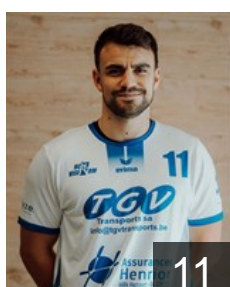

## De Novellis Maël

Position: Left Wing  
Place of birth: Liège  
Date of birth: 18.11.2005  
Height: 175 cm  
Weight: 76 kg

 BEL

## Delatte Corentin

Position: Goalkeeper  
Place of birth: Liège  
Date of birth: 25.02.2002  
Height: 190 cm  
Weight: 110 kg

 BEL

## Delbouille Romain

Position: Goalkeeper  
Place of birth: Liège  
Date of birth: 13.07.2003  
Height: 196 cm  
Weight: 102 kg

 BEL