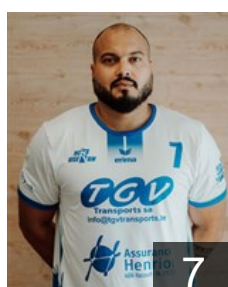

## Delatte Corentin

Position: Goalkeeper  
Place of birth: Liège  
Date of birth: 25.02.2002  
Height: 190 cm  
Weight: 110 kg

 BEL

## Delbouille Romain

Position: Goalkeeper  
Place of birth: Liège  
Date of birth: 13.07.2003  
Height: 196 cm  
Weight: 102 kg

 BEL

## Destexhe Romain

Position: Line Player  
Place of birth: Seraing  
Date of birth: 05.05.1995  
Height: 182 cm  
Weight: 95 kg

 BEL