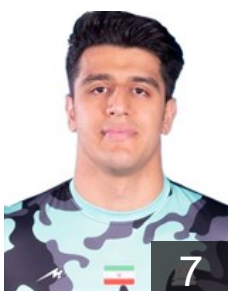

 ROU

Pop Daniel

Position: Right Wing
Place of birth: Turda
Date of birth: 10.02.2000
Height: 182 cm
Weight: 85 kg

 ROU

Popescu Mihai Catalin

Position: Goalkeeper
Place of birth: Gaesti
Date of birth: 15.03.1985
Height: 195 cm
Weight: 100 kg

 IRI

Rahnama Falavarjani M.

Position: Left Back
Place of birth: Esfahan
Date of birth: 16.08.1998
Height: 198 cm
Weight: 90 kg

 ROU

Rusu Darius Daniel

Position: Right Back
Place of birth: cluj-napoca
Date of birth: 07.04.2004
Height: 194 cm
Weight: 88 kg