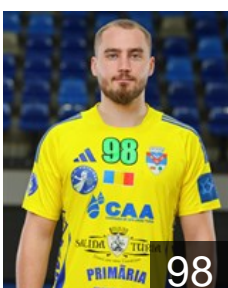

 ROU

Bucataru Alexandru Florin

Position: Goalkeeper
Place of birth: Piatra Neamt
Date of birth: 04.11.1995
Height: 203 cm
Weight: 109 kg

 ROU

Dumitriu Gabriel Florinel

Position: Line Player
Place of birth: GALATI
Date of birth: 30.01.1996
Height: 192 cm
Weight: 108 kg

 ROU

Ghita Radu Cristian

Position: Right Back
Place of birth: BACAU
Date of birth: 22.11.1990
Height: 189 cm
Weight: 92 kg

 ROU

Ghivil Alexandru Alin

Position: Centre Back
Place of birth: Turda
Date of birth: 02.09.2001
Height: 189 cm
Weight: 86 kg

 ROU

Grindean Paul Sebastian

Position: Line Player
Place of birth: bistrita
Date of birth: 15.10.2005
Height: 188 cm
Weight: 124 kg

 ROU

Hantaru Dragos

Position: Left Back
Place of birth: Vaslui
Date of birth: 24.04.1998
Height: 190 cm
Weight: 90 kg

 GEO

Kbilashvili Irakli

Position: Centre Back
Place of birth: BAGDATI
Date of birth: 02.10.1998
Height: 189 cm
Weight: 90 kg

 ROU

Lazar Radu Alexandru

Position: Left Back
Place of birth: Turda
Date of birth: 19.09.1987
Height: 201 cm
Weight: 115 kg