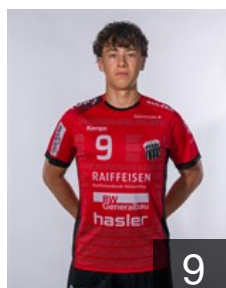

SUI

Hadzic Tarik

Position: Line Player
Place of birth: Basel
Date of birth: 18.07.2004
Height: 177 cm
Weight: 91 kg

SUI

Heer Lukas

Position: Line Player
Place of birth: Malters LU
Date of birth: 26.06.1998
Height: 200 cm
Weight: 98 kg

GER

Hein Gustav

Position: Goalkeeper
Place of birth: Frankfurt am Main
Date of birth: 29.11.2004
Height: 203 cm
Weight: 96 kg

SUI

Kusnandar Ramon

Position: Goalkeeper
Place of birth: Zürich
Date of birth: 28.06.2005
Height: 176 cm
Weight: 93 kg

SUI

Lioi Alessio

Position: Centre Back
Place of birth: Ermatingen TG
Date of birth: 20.10.2003
Height: 178 cm
Weight: 73 kg

EHF Club Competition – Delegation list

EHF European Cup Men 2024/25

 SUI Pfadi Winterthur Handball - Players

 SUI

Lioi Leandro

Position: Right Wing
Place of birth: Weinfelden
Date of birth: 31.03.2002
Height: 178 cm
Weight: 78 kg

 SUI

Mierzwa Niclas

Position: Left Wing
Place of birth: Winterthur
Date of birth: 24.10.2006
Height: 183 cm
Weight: 75 kg