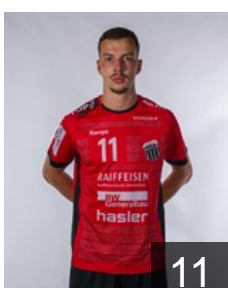

SUI

Lioi Alessio

Position: Centre Back
Place of birth: Ermatingen TG
Date of birth: 20.10.2003
Height: 178 cm
Weight: 73 kg

EHF Club Competition – Delegation list

EHF European Cup Men 2024/25

 SUI Pfadi Winterthur Handball - Players

 SUI

Lioi Leandro

Position: Right Wing
Place of birth: Weinfelden
Date of birth: 31.03.2002
Height: 178 cm
Weight: 78 kg

 SUI

Mierzwa Niclas

Position: Left Wing
Place of birth: Winterthur
Date of birth: 24.10.2006
Height: 183 cm
Weight: 75 kg

 SRB

Radovanovic Aleksandar

Position: Right Back
Place of birth: Gornji Milanovac
Date of birth: 23.11.1994
Height: 191 cm
Weight: 90 kg

 NOR

Rammel Kristian

Position: Line Player
Place of birth: Oslo
Date of birth: 07.02.1995
Height: 208 cm
Weight: 120 kg