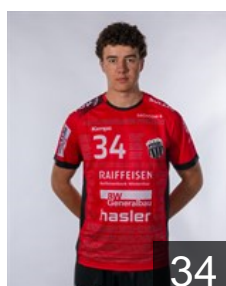

 SUI

Lioi Leandro

Position: Right Wing
Place of birth: Weinfelden
Date of birth: 31.03.2002
Height: 178 cm
Weight: 78 kg

 SUI

Mierzwa Niclas

Position: Left Wing
Place of birth: Winterthur
Date of birth: 24.10.2006
Height: 183 cm
Weight: 75 kg

 SRB

Radovanovic Aleksandar

Position: Right Back
Place of birth: Gornji Milanovac
Date of birth: 23.11.1994
Height: 191 cm
Weight: 90 kg

 NOR

Rammel Kristian

Position: Line Player
Place of birth: Oslo
Date of birth: 07.02.1995
Height: 208 cm
Weight: 120 kg

 SUI

Rellstab Tim

Position: Left Back
Place of birth: Zürich
Date of birth: 16.07.2001
Height: 202 cm
Weight: 96 kg

 SUI

Rinderknecht Laurin

Position: Centre Back
Place of birth: Zurich
Date of birth: 20.08.2002
Height: 182 cm
Weight: 84 kg

 SUI

Romer Mischa

Position: Left Back
Place of birth: Winterthur
Date of birth: 11.01.2004
Height: 194 cm
Weight: 95 kg

 SUI

Ruh Dominik

Position: Right Back
Place of birth: Ramsen SH
Date of birth: 05.05.2003
Height: 194 cm
Weight: 86 kg