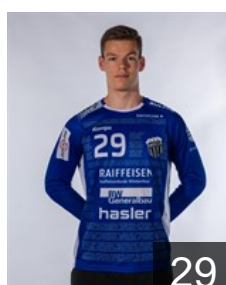

SUI

Freiberg Maximilian

Position: Right Wing
Place of birth: Bern
Date of birth: 27.02.1999
Height: 189 cm
Weight: 87 kg

SUI

Grazioli Leonard

Position: Goalkeeper
Place of birth: Sissach
Date of birth: 19.01.2001
Height: 193 cm
Weight: 92 kg

SUI

Hadzic Tarik

Position: Line Player
Place of birth: Basel
Date of birth: 18.07.2004
Height: 177 cm
Weight: 91 kg

SUI

Heer Lukas

Position: Line Player
Place of birth: Malters LU
Date of birth: 26.06.1998
Height: 200 cm
Weight: 98 kg

GER

Hein Gustav

Position: Goalkeeper
Place of birth: Frankfurt am Main
Date of birth: 29.11.2004
Height: 203 cm
Weight: 96 kg

SUI

Kusnandar Ramon

Position: Goalkeeper
Place of birth: Zürich
Date of birth: 28.06.2005
Height: 176 cm
Weight: 93 kg

SUI

Lioi Alessio

Position: Centre Back
Place of birth: Ermatingen TG
Date of birth: 20.10.2003
Height: 178 cm
Weight: 73 kg

EHF Club Competition – Delegation list

EHF European Cup Men 2024/25

 SUI Pfadi Winterthur Handball - Players