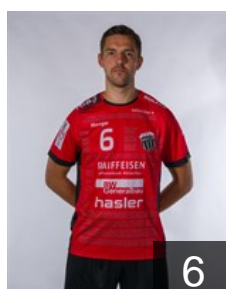

SUI

Lioi Alessio

Position: Centre Back
Place of birth: Ermatingen TG
Date of birth: 20.10.2003
Height: 178 cm
Weight: 73 kg

EHF Club Competition – Delegation list

EHF European Cup Men 2024/25

 SUI Pfadi Winterthur Handball - Players

 SUI

Lioi Leandro

Position: Right Wing
Place of birth: Weinfelden
Date of birth: 31.03.2002
Height: 178 cm
Weight: 78 kg

 SUI

Mierzwa Niclas

Position: Left Wing
Place of birth: Winterthur
Date of birth: 24.10.2006
Height: 183 cm
Weight: 75 kg

 SRB

Radovanovic Aleksandar

Position: Right Back
Place of birth: Gornji Milanovac
Date of birth: 23.11.1994
Height: 191 cm
Weight: 90 kg

 NOR

Rammel Kristian

Position: Line Player
Place of birth: Oslo
Date of birth: 07.02.1995
Height: 208 cm
Weight: 120 kg