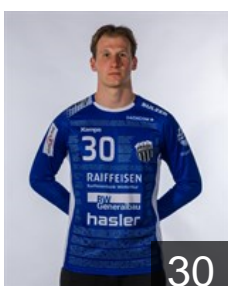

SUI

Bühlmann Gian-Luca

Position: Centre Back
Place of birth: Eschenbach LU
Date of birth: 15.02.2002
Height: 178 cm
Weight: 82 kg

SUI

Cuencas Tiago

Position: Centre Back
Place of birth: Winterthur
Date of birth: 29.12.2007
Height: 178 cm
Weight: 76 kg

DEN

Eggert Oliver Fløe Nøddesbo

Position: Left Back
Place of birth: Sonderborg
Date of birth: 29.06.1995
Height: 199 cm
Weight: 107 kg

AUT

Etter Matteo

Position: Right Back
Place of birth: Flawil
Date of birth: 01.04.2006
Height: 185 cm
Weight: 92 kg

SUI

Freiberg Maximilian

Position: Right Wing
Place of birth: Bern
Date of birth: 27.02.1999
Height: 189 cm
Weight: 87 kg

SUI

Grazioli Leonard

Position: Goalkeeper
Place of birth: Sissach
Date of birth: 19.01.2001
Height: 193 cm
Weight: 92 kg