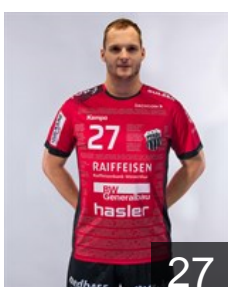

 SUI

Romer Mischa

Position: Left Back
Place of birth: Winterthur
Date of birth: 11.01.2004
Height: 194 cm
Weight: 95 kg

 SUI

Ruh Dominik

Position: Right Back
Place of birth: Ramsen SH
Date of birth: 05.05.2003
Height: 194 cm
Weight: 86 kg

 NED

Smit Alec

Position: Right Wing
Place of birth: Sittard
Date of birth: 15.05.1999
Height: 182 cm
Weight: 80 kg

 SUI

Wanner Levin

Position: Left Back
Place of birth: Winterthur
Date of birth: 25.02.2004
Height: 194 cm
Weight: 75 kg