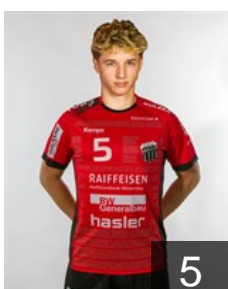

EHF Club Competition – Delegation list

EHF European Cup Men 2024/25

SUI Pfadi Winterthur Handball - Players

SUI

Baumann Tazio

Position: Left Wing
Place of birth: Winterthur
Date of birth: 24.04.2004
Height: 185 cm
Weight: 85 kg

SUI

Bühlmann Gian-Luca

Position: Centre Back
Place of birth: Eschenbach LU
Date of birth: 15.02.2002
Height: 178 cm
Weight: 82 kg

SUI

Cuencas Tiago

Position: Centre Back
Place of birth: Winterthur
Date of birth: 29.12.2007
Height: 178 cm
Weight: 76 kg

DEN

Eggert Oliver Fløe Nøddesbo

Position: Left Back
Place of birth: Sonderborg
Date of birth: 29.06.1995
Height: 199 cm
Weight: 107 kg

AUT

Etter Matteo

Position: Right Back
Place of birth: Flawil
Date of birth: 01.04.2006
Height: 185 cm
Weight: 92 kg