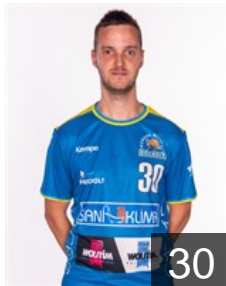

## Bierkens Tido Ad

Position: Right Back  
Place of birth: 's-Hertogenbosch  
Date of birth: 14.07.2004  
Height: 184 cm  
Weight: 83 kg

 NED

## Claessens Tim

Position: Line Player  
Place of birth: Sittard  
Date of birth: 09.01.1999  
Height: 197 cm  
Weight: 110 kg

 BEL

## De Beule Jeroen

Position: Left Back  
Place of birth: Sint-Niklaas  
Date of birth: 02.03.1991  
Height: 186 cm  
Weight: 85 kg

 BEL

## D'Hanis Ilyas

Position: Right Wing  
Place of birth: Lokeren  
Date of birth: 17.04.1996  
Height: 188 cm  
Weight: 80 kg

 BEL