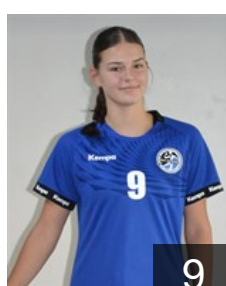

MKD

Koceva Bojana

Position: Centre Back
Place of birth: Skopje
Date of birth: 29.06.2004
Height: 169 cm

MKD

Koceva Borjana

Position: Centre Back
Place of birth: Skopje
Date of birth: 29.06.2004
Height: 174 cm

MKD

Kolovska Aleksandra

Position: Line Player
Place of birth: SKOPJE
Date of birth: 23.02.2004
Height: 178 cm

MKD

Kotevska Isidora

Position: Centre Back
Place of birth: Prilep
Date of birth: 11.04.2006
Height: 165 cm

MKD

Kraleva Mihaela

Position: Left Back
Place of birth: Skopje
Date of birth: 20.11.2006
Height: 182 cm

EHF Club Competition – Delegation list

EHF European Cup Women 2024/25

 MKD WHC Metalurg Avtokomanda - Players

 MKD

Marinchov Mia

Position: Left Back
Place of birth: Skopje
Date of birth: 05.12.2007
Height: 176 cm

 MKD

Minovska Sara

Position: Left Wing
Place of birth: Skopje
Date of birth: 14.06.2002
Height: 163 cm