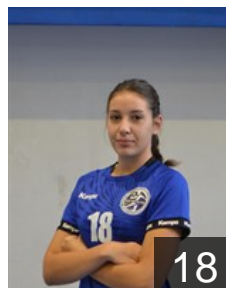

 MKD

Marinchov Mia

Position: Left Back
Place of birth: Skopje
Date of birth: 05.12.2007
Height: 176 cm

 MKD

Minovska Sara

Position: Left Wing
Place of birth: Skopje
Date of birth: 14.06.2002
Height: 163 cm

 MKD

Ristikj Stefani

Position: Centre Back
Place of birth: Skopje
Date of birth: 02.01.2007
Height: 175 cm

 MKD

Terzikj Amra

Position: Goalkeeper
Place of birth: SKOPJE
Date of birth: 15.07.2000
Height: 170 cm

 MKD

Trpeska Anastasija

Position: Line Player
Place of birth: Skopje
Date of birth: 21.04.2006
Height: 180 cm

 MKD

Trpeska Sandra

Position: Right Back
Place of birth: Skopje
Date of birth: 19.09.2007
Height: 168 cm