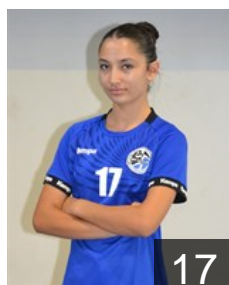

EHF Club Competition – Delegation list

EHF European Cup Women 2024/25

 MKD WHC Metalurg Avtokomanda - Players

MKD

Berovikj Taida

Position: Left Back
Place of birth: Skopje
Date of birth: 25.08.2008
Height: 174 cm

MKD

Dimoska Ivana

Position: Line Player
Place of birth: Struga
Date of birth: 28.07.2007
Height: 173 cm

MKD

Gjoshevska Jana

Position: Left Wing
Place of birth: Skopje
Date of birth: 05.02.2003
Height: 162 cm

MKD

Goshevska Sofi

Position: Goalkeeper
Place of birth: Skopje
Date of birth: 31.07.2006
Height: 174 cm

MKD

Grujovska Simona

Position: Goalkeeper
Place of birth: Skopje
Date of birth: 27.10.2003
Height: 174 cm

MKD

Koceva Bojana

Position: Centre Back
Place of birth: Skopje
Date of birth: 29.06.2004
Height: 169 cm

MKD

Koceva Borjana

Position: Centre Back
Place of birth: Skopje
Date of birth: 29.06.2004
Height: 174 cm