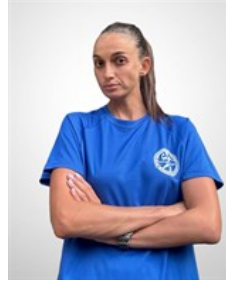

MKD

Stefanovska Sara

Team Manager

Date of birth: 25.09.1998