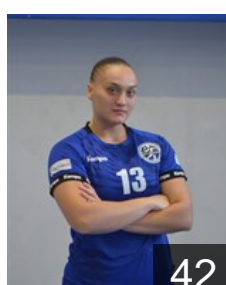

MKD

Guguljanova Marija

Position: Right Back
Place of birth: SKOPJE
Date of birth: 11.11.1999
Height: 173 cm

MKD

Jankulovska Marija

Position: Left Back
Place of birth: Bitola
Date of birth: 02.11.2005
Height: 175 cm

MKD

Koceva Bojana

Position: Centre Back
Place of birth: Skopje
Date of birth: 29.06.2004
Height: 169 cm

MKD

Koceva Borjana

Position: Centre Back
Place of birth: Skopje
Date of birth: 29.06.2004
Height: 174 cm

MKD

Kolovska Aleksandra

Position: Line Player
Place of birth: SKOPJE
Date of birth: 23.02.2004
Height: 178 cm

MKD

Kotevska Isidora

Position: Centre Back
Place of birth: Prilep
Date of birth: 11.04.2006
Height: 165 cm

MKD

Kraleva Mihaela

Position: Left Back
Place of birth: Skopje
Date of birth: 20.11.2006
Height: 182 cm

EHF Club Competition – Delegation list

EHF European Cup Women 2024/25

 MKD WHC Metalurg Avtokomanda - Players