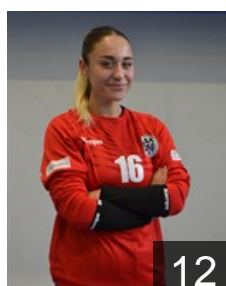

EHF Club Competition – Delegation list

EHF European Cup Women 2024/25

 MKD WHC Metalurg Avtokomanda - Players

MKD

Berovikj Taida

Position: Left Back
Place of birth: Skopje
Date of birth: 25.08.2008
Height: 174 cm

MKD

Dimoska Ivana

Position: Line Player
Place of birth: Struga
Date of birth: 28.07.2007
Height: 173 cm

MKD

Gjoshevska Jana

Position: Left Wing
Place of birth: Skopje
Date of birth: 05.02.2003
Height: 162 cm

MKD

Goshevska Sofi

Position: Goalkeeper
Place of birth: Skopje
Date of birth: 31.07.2006
Height: 174 cm

MKD

Grujovska Simona

Position: Goalkeeper
Place of birth: Skopje
Date of birth: 27.10.2003
Height: 174 cm