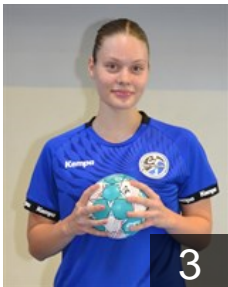

MKD

Koceva Bojana

Position: Centre Back
Place of birth: Skopje
Date of birth: 29.06.2004
Height: 169 cm

MKD

Koceva Borjana

Position: Centre Back
Place of birth: Skopje
Date of birth: 29.06.2004
Height: 174 cm

MKD

Kolovska Aleksandra

Position: Line Player
Place of birth: SKOPJE
Date of birth: 23.02.2004
Height: 178 cm

MKD

Kotevska Isidora

Position: Centre Back
Place of birth: Prilep
Date of birth: 11.04.2006
Height: 165 cm

MKD

Kraleva Mihaela

Position: Left Back
Place of birth: Skopje
Date of birth: 20.11.2006
Height: 182 cm

EHF Club Competition – Delegation list

EHF European Cup Women 2024/25

 MKD WHC Metalurg Avtokomanda - Players

 MKD

Marinchov Mia

Position: Left Back
Place of birth: Skopje
Date of birth: 05.12.2007
Height: 176 cm

 MKD

Minovska Sara

Position: Left Wing
Place of birth: Skopje
Date of birth: 14.06.2002
Height: 163 cm