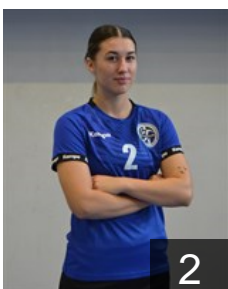

 MKD

Ristikj Stefani

Position: Centre Back
Place of birth: Skopje
Date of birth: 02.01.2007
Height: 175 cm

 MKD

Terzikj Amra

Position: Goalkeeper
Place of birth: SKOPJE
Date of birth: 15.07.2000
Height: 170 cm

 MKD

Trpeska Anastasija

Position: Line Player
Place of birth: Skopje
Date of birth: 21.04.2006
Height: 180 cm

 MKD

Trpeska Sandra

Position: Right Back
Place of birth: Skopje
Date of birth: 19.09.2007
Height: 168 cm

 MKD

Velichkovska Anastasija

Position: Left Back
Place of birth: Skopje
Date of birth: 27.04.2005
Height: 177 cm

TEAM OFFICIALS

 MKD

Damchevska Julijana

Head Coach
Date of birth: 22.07.1979

 MKD