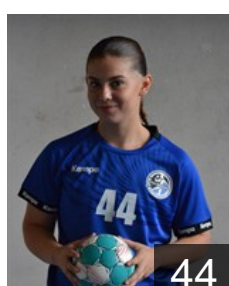

MKD

Guguljanova Marija

Position: Right Back
Place of birth: SKOPJE
Date of birth: 11.11.1999
Height: 173 cm

MKD

Jankulovska Marija

Position: Left Back
Place of birth: Bitola
Date of birth: 02.11.2005
Height: 175 cm

MKD

Koceva Bojana

Position: Centre Back
Place of birth: Skopje
Date of birth: 29.06.2004
Height: 169 cm

MKD

Koceva Borjana

Position: Centre Back
Place of birth: Skopje
Date of birth: 29.06.2004
Height: 174 cm

MKD

Kolovska Aleksandra

Position: Line Player
Place of birth: SKOPJE
Date of birth: 23.02.2004
Height: 178 cm

MKD

Kotevska Isidora

Position: Centre Back
Place of birth: Prilep
Date of birth: 11.04.2006
Height: 165 cm

MKD

Kraleva Mihaela

Position: Left Back
Place of birth: Skopje
Date of birth: 20.11.2006
Height: 182 cm

EHF Club Competition – Delegation list

EHF European Cup Women 2024/25

 MKD WHC Metalurg Avtokomanda - Players