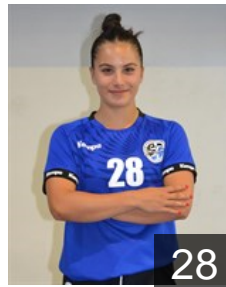

MKD

Kraleva Mihaela

Position: Left Back
Place of birth: Skopje
Date of birth: 20.11.2006
Height: 182 cm

EHF Club Competition – Delegation list

EHF European Cup Women 2024/25

 MKD WHC Metalurg Avtokomanda - Players

 MKD

Marinchov Mia

Position: Left Back
Place of birth: Skopje
Date of birth: 05.12.2007
Height: 176 cm

 MKD

Minovska Sara

Position: Left Wing
Place of birth: Skopje
Date of birth: 14.06.2002
Height: 163 cm