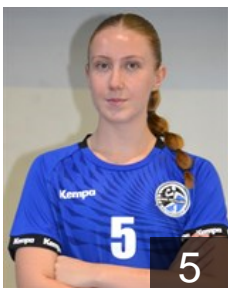

MKD

Kraleva Mihaela

Position: Left Back
Place of birth: Skopje
Date of birth: 20.11.2006
Height: 182 cm

EHF Club Competition – Delegation list

EHF European Cup Women 2024/25

 MKD WHC Metalurg Avtokomanda - Players

 MKD

Marinchov Mia

Position: Left Back
Place of birth: Skopje
Date of birth: 05.12.2007
Height: 176 cm

 MKD

Minovska Sara

Position: Left Wing
Place of birth: Skopje
Date of birth: 14.06.2002
Height: 163 cm

 MKD

Ristikj Stefani

Position: Centre Back
Place of birth: Skopje
Date of birth: 02.01.2007
Height: 175 cm

 MKD

Terzikj Amra

Position: Goalkeeper
Place of birth: SKOPJE
Date of birth: 15.07.2000
Height: 170 cm

 MKD

Trpeska Anastasija

Position: Line Player
Place of birth: Skopje
Date of birth: 21.04.2006
Height: 180 cm

 MKD

Trpeska Sandra

Position: Right Back
Place of birth: Skopje
Date of birth: 19.09.2007
Height: 168 cm