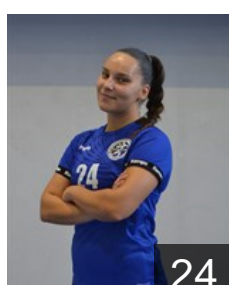

MKD

Goshevska Sofi

Position: Goalkeeper
Place of birth: Skopje
Date of birth: 31.07.2006
Height: 174 cm

MKD

Grujovska Simona

Position: Goalkeeper
Place of birth: Skopje
Date of birth: 27.10.2003
Height: 174 cm

MKD

Guguljanova Marija

Position: Right Back
Place of birth: SKOPJE
Date of birth: 11.11.1999
Height: 173 cm

MKD

Jankulovska Marija

Position: Left Back
Place of birth: Bitola
Date of birth: 02.11.2005
Height: 175 cm

MKD

Koceva Bojana

Position: Centre Back
Place of birth: Skopje
Date of birth: 29.06.2004
Height: 169 cm

MKD

Koceva Borjana

Position: Centre Back
Place of birth: Skopje
Date of birth: 29.06.2004
Height: 174 cm