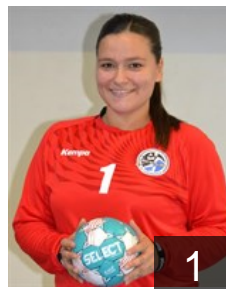

MKD

Kraleva Mihaela

Position: Left Back
Place of birth: Skopje
Date of birth: 20.11.2006
Height: 182 cm

EHF Club Competition – Delegation list

EHF European Cup Women 2024/25

 MKD WHC Metalurg Avtokomanda - Players

 MKD

Marinchov Mia

Position: Left Back
Place of birth: Skopje
Date of birth: 05.12.2007
Height: 176 cm

 MKD

Minovska Sara

Position: Left Wing
Place of birth: Skopje
Date of birth: 14.06.2002
Height: 163 cm

 MKD

Ristikj Stefani

Position: Centre Back
Place of birth: Skopje
Date of birth: 02.01.2007
Height: 175 cm

 MKD

Terzikj Amra

Position: Goalkeeper
Place of birth: SKOPJE
Date of birth: 15.07.2000
Height: 170 cm