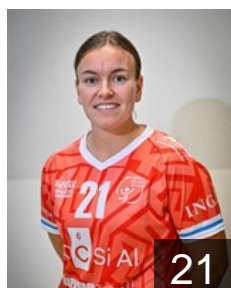

EHF Club Competition – Delegation list

EHF European Cup Women 2024/25

 LUX HB Red Boys Differdange - Players

 LUX

Bieber Muriel Kathy

Position: Line Player
Place of birth: Niederkorn
Date of birth: 20.01.1997
Height: 168 cm

 LUX

Calisti Chiara

Position: Goalkeeper
Place of birth: Niederkorn
Date of birth: 25.09.1996
Height: 168 cm

 LUX

Cilovic Amina

Position: Goalkeeper
Place of birth: Niederkorn
Date of birth: 22.08.2005
Height: 165 cm

 LUX

Cilovic Rijalda

Position: Right Wing
Place of birth: Niederkorn
Date of birth: 14.04.2004
Height: 163 cm

 FRA

Glabay Zoe

Position: Left Wing
Place of birth: METZ
Date of birth: 12.05.2005
Height: 160 cm