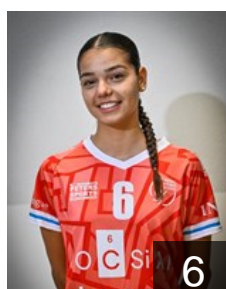

 LUX

Oliveira Felix Inès Maria

Position: Line Player
Place of birth: Niederkorn
Date of birth: 16.09.2004
Height: 168 cm

 POL

Rogucka-Wesierka E.

Position: Right Back
Place of birth: Starogard
Date of birth: 18.06.1984
Height: 171 cm

 LUX

Scheuren Lola

Position: Left Back
Place of birth: Luxembourg
Date of birth: 06.09.2000
Height: 178 cm

 LUX

Sinani Lejla

Position: Left Wing
Place of birth: Luxembourg
Date of birth: 23.09.2005
Height: 173 cm