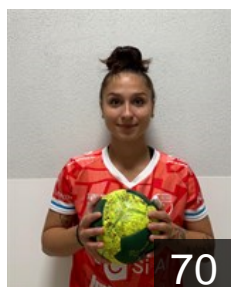

EHF Club Competition – Delegation list

EHF European Cup Women 2024/25

 LUX HB Red Boys Differdange - Players

 LUX

Bieber Muriel Kathy

Position: Line Player
Place of birth: Niederkorn
Date of birth: 20.01.1997
Height: 168 cm

 LUX

Calisti Chiara

Position: Goalkeeper
Place of birth: Niederkorn
Date of birth: 25.09.1996
Height: 168 cm

 LUX

Cilovic Amina

Position: Goalkeeper
Place of birth: Niederkorn
Date of birth: 22.08.2005
Height: 165 cm

 LUX

Cilovic Rijalda

Position: Right Wing
Place of birth: Niederkorn
Date of birth: 14.04.2004
Height: 163 cm

 FRA

Glabay Zoe

Position: Left Wing
Place of birth: METZ
Date of birth: 12.05.2005
Height: 160 cm

 LUX

Gonçalves Monteiro A.

Position: Left Wing
Place of birth: Niederkorn
Date of birth: 06.01.1999
Height: 171 cm

 LUX

Gran Amélie Brigitte Michèle

Position: Line Player
Place of birth: Metz
Date of birth: 28.07.2000
Height: 181 cm