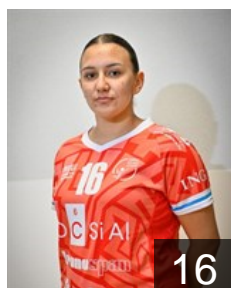

 GER

Kupke Sarah

Position: Right Back
Place of birth: Volksmarsen
Date of birth: 11.06.2004
Height: 171 cm

 LUX

Melchior Laura

Position: Line Player
Place of birth: Esch sur Alzette
Date of birth: 29.02.2000
Height: 178 cm

 LUX

Melchior Lily Anna Barbara

Position: Centre Back
Place of birth: Esch sur Alzette
Date of birth: 06.10.2004
Height: 164 cm

EHF Club Competition – Delegation list

EHF European Cup Women 2024/25

 LUX HB Red Boys Differdange - Players

 LUX

Oliveira Felix Inès Maria

Position: Line Player
Place of birth: Niederkorn
Date of birth: 16.09.2004
Height: 168 cm

 POL

Rogucka-Wesierka E.

Position: Right Back
Place of birth: Starogard
Date of birth: 18.06.1984
Height: 171 cm

 LUX

Scheuren Lola

Position: Left Back
Place of birth: Luxembourg
Date of birth: 06.09.2000
Height: 178 cm

 LUX

Sinani Lejla

Position: Left Wing
Place of birth: Luxembourg
Date of birth: 23.09.2005
Height: 173 cm