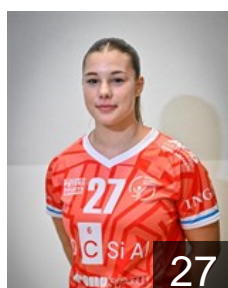

 FRA

Gran Justine

Position: Right Wing
Place of birth: Metz
Date of birth: 25.01.2005
Height: 171 cm

 LUX

Kozar Mirela

Position: Right Back
Place of birth: Esch sur Alzette
Date of birth: 20.09.2003
Height: 166 cm

 GER

Kupke Sarah

Position: Right Back
Place of birth: Volksmarsen
Date of birth: 11.06.2004
Height: 171 cm

 LUX

Melchior Laura

Position: Line Player
Place of birth: Esch sur Alzette
Date of birth: 29.02.2000
Height: 178 cm

 LUX

Melchior Lily Anna Barbara

Position: Centre Back
Place of birth: Esch sur Alzette
Date of birth: 06.10.2004
Height: 164 cm

EHF Club Competition – Delegation list

EHF European Cup Women 2024/25

 LUX HB Red Boys Differdange - Players

 LUX

Oliveira Felix Inès Maria

Position: Line Player
Place of birth: Niederkorn
Date of birth: 16.09.2004
Height: 168 cm

 POL

Rogucka-Wesierka E.

Position: Right Back
Place of birth: Starogard
Date of birth: 18.06.1984
Height: 171 cm