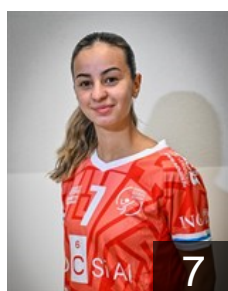

EHF Club Competition – Delegation list

EHF European Cup Women 2024/25

 LUX HB Red Boys Differdange - Players

 LUX

Bieber Muriel Kathy

Position: Line Player
Place of birth: Niederkorn
Date of birth: 20.01.1997
Height: 168 cm

 LUX

Calisti Chiara

Position: Goalkeeper
Place of birth: Niederkorn
Date of birth: 25.09.1996
Height: 168 cm

 LUX

Cilovic Amina

Position: Goalkeeper
Place of birth: Niederkorn
Date of birth: 22.08.2005
Height: 165 cm

 LUX

Cilovic Rijalda

Position: Right Wing
Place of birth: Niederkorn
Date of birth: 14.04.2004
Height: 163 cm

 FRA

Glabay Zoe

Position: Left Wing
Place of birth: METZ
Date of birth: 12.05.2005
Height: 160 cm