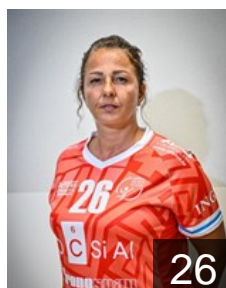

 GER

Kupke Sarah

Position: Right Back
Place of birth: Volksmarsen
Date of birth: 11.06.2004
Height: 171 cm

 LUX

Melchior Laura

Position: Line Player
Place of birth: Esch sur Alzette
Date of birth: 29.02.2000
Height: 178 cm

 LUX

Melchior Lily Anna Barbara

Position: Centre Back
Place of birth: Esch sur Alzette
Date of birth: 06.10.2004
Height: 164 cm

EHF Club Competition – Delegation list

EHF European Cup Women 2024/25

 LUX HB Red Boys Differdange - Players

 LUX

Oliveira Felix Inès Maria

Position: Line Player
Place of birth: Niederkorn
Date of birth: 16.09.2004
Height: 168 cm

 POL

Rogucka-Wesierka E.

Position: Right Back
Place of birth: Starogard
Date of birth: 18.06.1984
Height: 171 cm