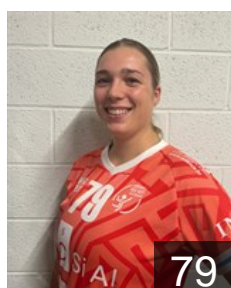

 LUX

Cilovic Rijalda

Position: Right Wing
Place of birth: Niederkorn
Date of birth: 14.04.2004
Height: 163 cm

 FRA

Glabay Zoe

Position: Left Wing
Place of birth: METZ
Date of birth: 12.05.2005
Height: 160 cm

 LUX

Gonçalves Monteiro A.

Position: Left Wing
Place of birth: Niederkorn
Date of birth: 06.01.1999
Height: 171 cm

 LUX

Gran Amélie Brigitte Michèle

Position: Line Player
Place of birth: Metz
Date of birth: 28.07.2000
Height: 181 cm

 FRA

Gran Justine

Position: Right Wing
Place of birth: Metz
Date of birth: 25.01.2005
Height: 171 cm

 LUX

Kozar Mirela

Position: Right Back
Place of birth: Esch sur Alzette
Date of birth: 20.09.2003
Height: 166 cm

 GER

Kupke Sarah

Position: Right Back
Place of birth: Volksmarsen
Date of birth: 11.06.2004
Height: 171 cm

 LUX

Melchior Laura

Position: Line Player
Place of birth: Esch sur Alzette
Date of birth: 29.02.2000
Height: 178 cm