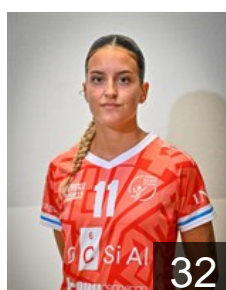

 LUX

Oliveira Felix Inès Maria

Position: Line Player
Place of birth: Niederkorn
Date of birth: 16.09.2004
Height: 168 cm

 POL

Rogucka-Wesierka E.

Position: Right Back
Place of birth: Starogard
Date of birth: 18.06.1984
Height: 171 cm

 LUX

Scheuren Lola

Position: Left Back
Place of birth: Luxembourg
Date of birth: 06.09.2000
Height: 178 cm

 LUX

Sinani Lejla

Position: Left Wing
Place of birth: Luxembourg
Date of birth: 23.09.2005
Height: 173 cm

 LUX

Skenderovic Ajla

Position: Centre Back
Place of birth: Niederkorn
Date of birth: 08.06.2005
Height: 169 cm

 LUX

Soberano Tania

Position: Left Back
Place of birth: Esch sur Alzette
Date of birth: 08.03.2000
Height: 174 cm