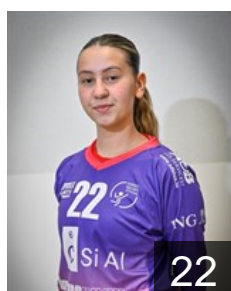

EHF Club Competition – Delegation list

EHF European Cup Women 2024/25

 LUX HB Red Boys Differdange - Players

 LUX

Bieber Muriel Kathy

Position: Line Player
Place of birth: Niederkorn
Date of birth: 20.01.1997
Height: 168 cm

 LUX

Calisti Chiara

Position: Goalkeeper
Place of birth: Niederkorn
Date of birth: 25.09.1996
Height: 168 cm

 LUX

Cilovic Amina

Position: Goalkeeper
Place of birth: Niederkorn
Date of birth: 22.08.2005
Height: 165 cm

 LUX

Cilovic Rijalda

Position: Right Wing
Place of birth: Niederkorn
Date of birth: 14.04.2004
Height: 163 cm

 FRA

Glabay Zoe

Position: Left Wing
Place of birth: METZ
Date of birth: 12.05.2005
Height: 160 cm