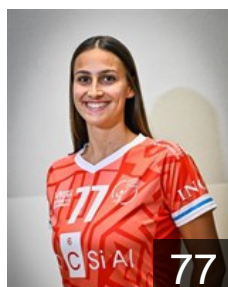

 LUX

Calisti Chiara

Position: Goalkeeper
Place of birth: Niederkorn
Date of birth: 25.09.1996
Height: 168 cm

 LUX

Cilovic Amina

Position: Goalkeeper
Place of birth: Niederkorn
Date of birth: 22.08.2005
Height: 165 cm

 LUX

Cilovic Rijalda

Position: Right Wing
Place of birth: Niederkorn
Date of birth: 14.04.2004
Height: 163 cm

 FRA

Glabay Zoe

Position: Left Wing
Place of birth: METZ
Date of birth: 12.05.2005
Height: 160 cm

 LUX

Gonçalves Monteiro A.

Position: Left Wing
Place of birth: Niederkorn
Date of birth: 06.01.1999
Height: 171 cm

 LUX

Gran Amélie Brigitte Michèle

Position: Line Player
Place of birth: Metz
Date of birth: 28.07.2000
Height: 181 cm