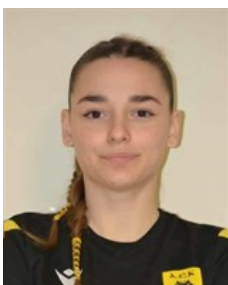

MKD

Nikolovska Marija

Position: Centre Back
Place of birth: Skopje
Date of birth: 31.08.1999
Height: 170 cm

late entry on 04.10.2024