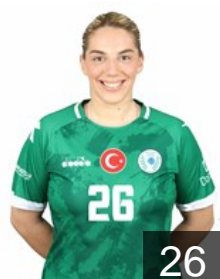

 **CMR**

Magba Michaela Eunice

Position: Right Back
Place of birth: Kamerun
Date of birth: 30.09.1993
Height: 170 cm

EHF Club Competition – Delegation list

EHF European Cup Women 2024/25

 TUR Görele BSK - Players

 TUR

Özdemir Arife

Position: Field Player
Place of birth: Sivas
Date of birth: 02.01.1995
Height: 170 cm

 MNE

Prelevic Sladjana

Position: Left Wing
Place of birth: podgorica
Date of birth: 22.08.1996
Height: 175 cm

Left Club

 MNE

Petkovic Teodora

Position: Left Back
Place of birth: podgorica
Date of birth: 26.08.2001
Height: 180 cm

Left Club on 23.01.2025

TEAM OFFICIALS

 TUR

Bektas Murat