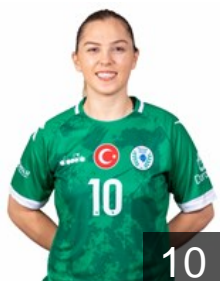

 **TUR**

Ince Irem Can

Position: Right Wing
Place of birth: Rize
Date of birth: 03.07.2003
Height: 170 cm

 **TUR**

Kalyoncuoglu Sevgi

Position: Left Back
Place of birth: ANKARA
Date of birth: 02.09.1999
Height: 178 cm

 **TUR**

Kara Aysenur

Position: Right Wing
Place of birth: Samsun
Date of birth: 24.06.1999
Height: 165 cm

 **TUR**

Kirman sema Nur

Position: Left Back
Place of birth: Giresun
Date of birth: 01.01.2006
Height: 170 cm

 **CMR**

Magba Michaela Eunice

Position: Right Back
Place of birth: Kamerun
Date of birth: 30.09.1993
Height: 170 cm

EHF Club Competition – Delegation list

EHF European Cup Women 2024/25

 TUR Görele BSK - Players

 TUR

Özdemir Arife

Position: Field Player
Place of birth: Sivas
Date of birth: 02.01.1995
Height: 170 cm

 MNE

Prelevic Sladjana

Position: Left Wing
Place of birth: podgorica
Date of birth: 22.08.1996
Height: 175 cm