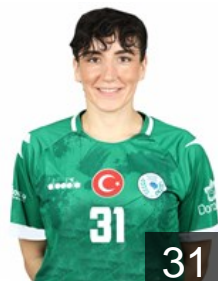

 **TUR**

Ince Irem Can

Position: Right Wing
Place of birth: Rize
Date of birth: 03.07.2003
Height: 170 cm

 **TUR**

Kalyoncuoglu Sevgi

Position: Left Back
Place of birth: ANKARA
Date of birth: 02.09.1999
Height: 178 cm

 **TUR**

Kara Aysenur

Position: Right Wing
Place of birth: Samsun
Date of birth: 24.06.1999
Height: 165 cm

 **TUR**

Kirman sema Nur

Position: Left Back
Place of birth: Giresun
Date of birth: 01.01.2006
Height: 170 cm

 **CMR**

Magba Michaela Eunice

Position: Right Back
Place of birth: Kamerun
Date of birth: 30.09.1993
Height: 170 cm

EHF Club Competition – Delegation list

EHF European Cup Women 2024/25

 TUR Görele BSK - Players

 TUR

Özdemir Arife

Position: Field Player
Place of birth: Sivas
Date of birth: 02.01.1995
Height: 170 cm

 MNE

Prelevic Sladjana

Position: Left Wing
Place of birth: podgorica
Date of birth: 22.08.1996
Height: 175 cm