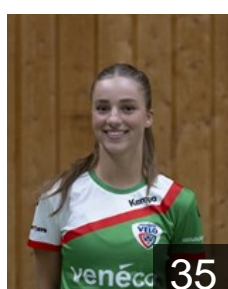

 NED

Esmeijer Laurie

Position: Left Back
Place of birth: Den Haag
Date of birth: 10.12.1998
Height: 185 cm

 NED

Fransen Lauren

Position: Right Back
Place of birth: Wateringen
Date of birth: 06.01.2003
Height: 172 cm

 NED

Groothuizen Maura

Position: Right Wing
Place of birth: wateringen
Date of birth: 04.07.2007
Height: 167 cm

 NED

Hermans Jill

Position: Line Player
Place of birth: den Haag
Date of birth: 09.08.2003
Height: 174 cm

 NED

Houdijk Lenna

Position: Right Back
Place of birth: delft
Date of birth: 15.06.2006
Height: 177 cm

 NED

Klunder Milou

Position: Right Wing
Place of birth: Delft
Date of birth: 12.10.2001
Height: 162 cm

 NED

Koenraad Anne

Position: Goalkeeper
Place of birth: Tilburg
Date of birth: 25.03.2005
Height: 182 cm

 NED

Mastenbroek Femke

Position: Left Wing
Place of birth: Delft
Date of birth: 08.07.2000
Height: 172 cm