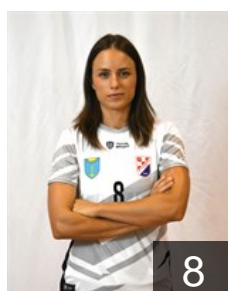

## Sušak Andela

Position: Right Back  
Place of birth: Metkovic  
Date of birth: 07.01.2003  
Height: 175 cm

 CRO

## Tolic Ana

Position: Centre Back  
Place of birth: Split  
Date of birth: 08.09.2004  
Height: 170 cm

 MKD

## Trpevska Ivona

Position: Left Wing  
Place of birth: Skopje  
Date of birth: 18.11.2001  
Height: 169 cm

 CRO