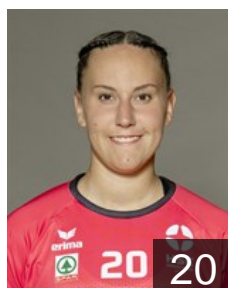

EHF Club Competition – Delegation list

EHF European Cup Women 2024/25

 SUI HSC Kreuzlingen - Players

KOS

Aliu Berisha Fitore

Position: Left Wing
Place of birth: Achern
Date of birth: 11.10.1999
Height: 174 cm

GER

Bauder Luisa Margit

Position: Centre Back
Place of birth: Fürth
Date of birth: 01.12.2003
Height: 170 cm

GER

Blanke Annika

Position: Centre Back
Place of birth: Stuttgart
Date of birth: 21.01.1994
Height: 171 cm