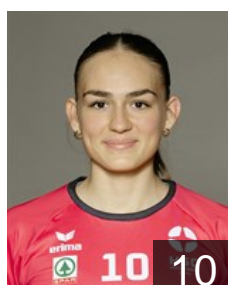

Siggaard Frederikke Fevre

Position: Goalkeeper
Place of birth: Ikast-Brande
Date of birth: 23.01.1997
Height: 176 cm

GER

Steffek Raphaela

Position: Right Back
Place of birth: Kiel
Date of birth: 30.01.1995
Height: 172 cm

SUI

Stoll Lena

Position: Left Wing
Place of birth: Buriram
Date of birth: 05.05.2008
Height: 160 cm

SUI

Suter Ilaria

Position: Left Back
Place of birth: St.Gallen
Date of birth: 29.03.2004
Height: 173 cm

Left Club

NED

Drent Maxime

Position: Centre Back
Place of birth: Heerlen
Date of birth: 25.03.1999
Height: 174 cm

Left Club on 31.05.2025

SUI

Kikanovic Selma

Position: Left Back
Place of birth: Root
Date of birth: 05.02.2005
Height: 173 cm